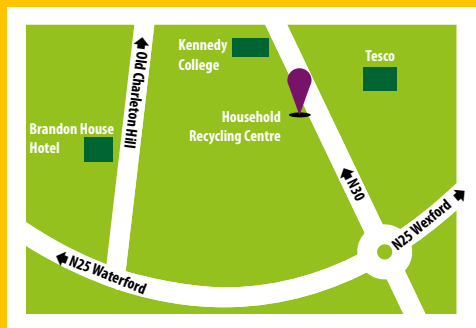

New Ross Household Recycling Centre

Hewitsland, New Ross, Co. Wexford.
Eircode: Y34 HT99 Tel: 051 440722