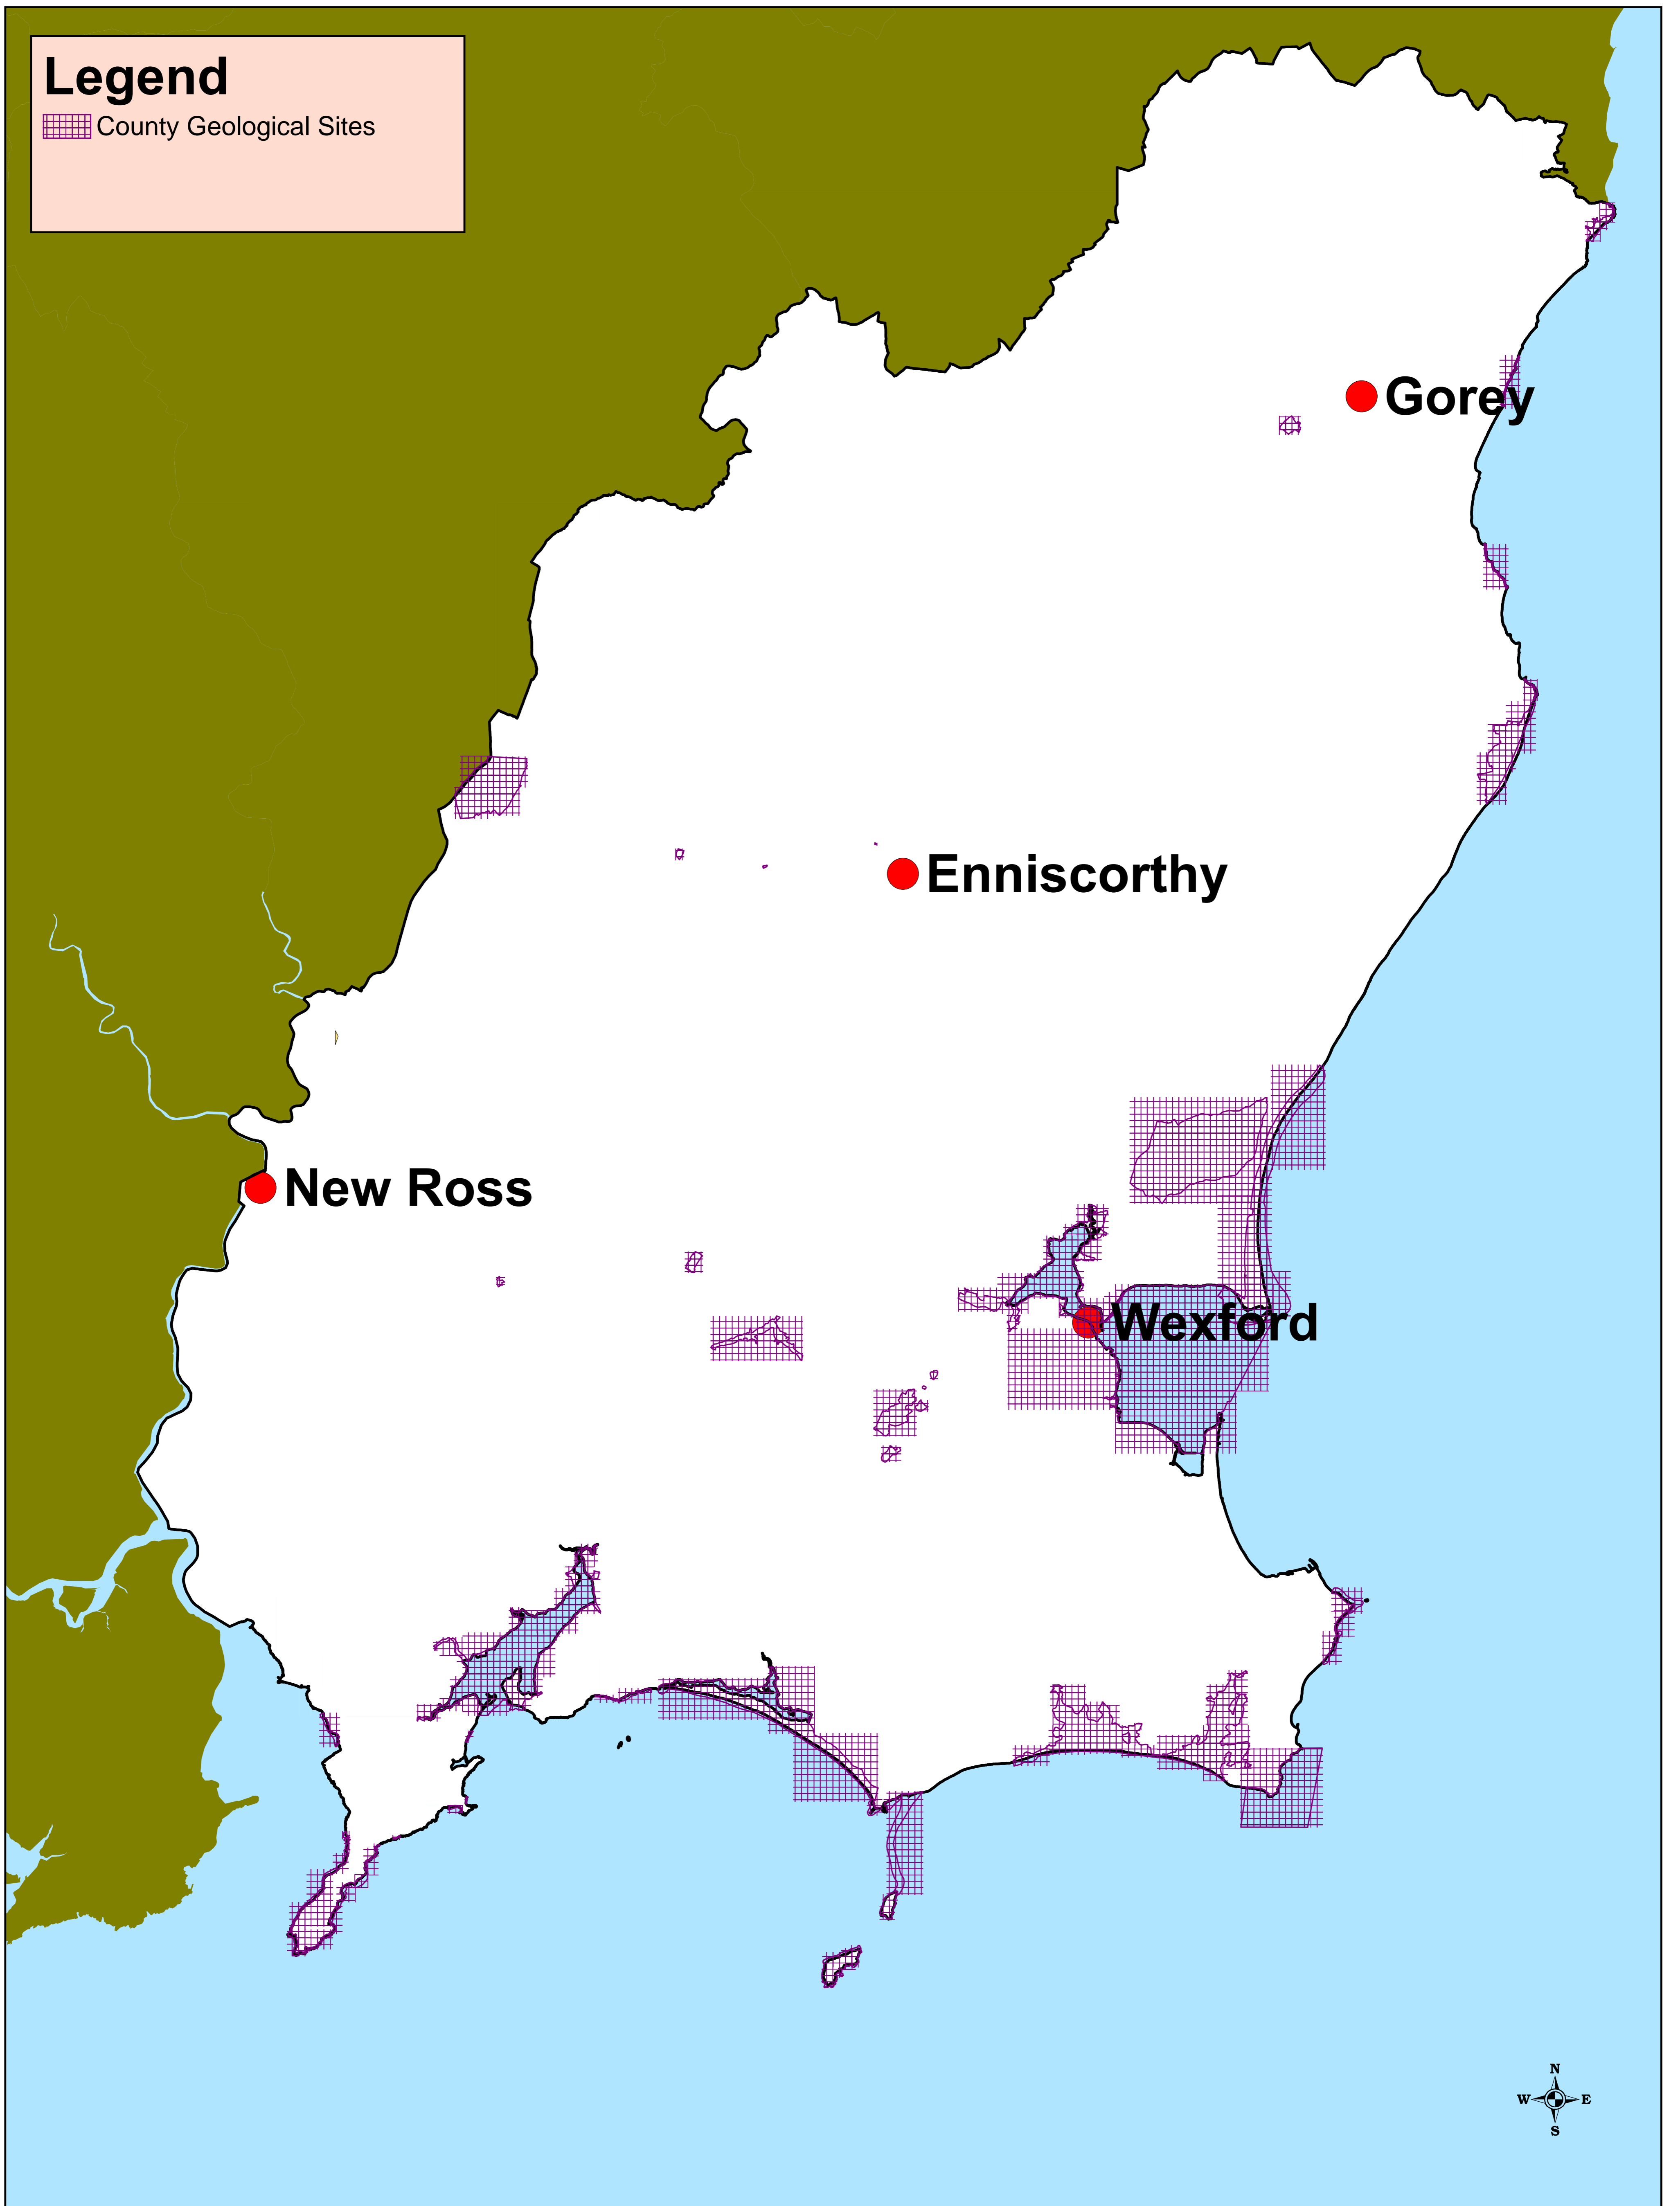

Map No. 2b	Léarscáil Uimh: 2b
Legend	Eochair Eolais
County Geological Sites	Láithreáin Gheolaíochta an Chontae
Gorey	Guaire
Enniscorthy	Inis Córthaidh
New Ross	Ros Mhíic Thriúin
Wexford	Loch Garman
Draft Wexford County Development Plan 2021-2027	Dréachtphlean Forbartha Contae Loch Garman 2021-2027
Vol. 1 Written Statement	Imleabhar 1 Ráiteas Scríofa
Title: County Geological Sites	Teideal: Láithreáin Gheolaíochta an Chontae
Drawn by: NK	Tarraingthe ag: NK
Date:	Dáta:
Checked by: YDC	Seiceáilte ag: YDC
Map No: 2b	Léarscáil Uimh.: 2b
Ordnance Survey Ireland. All rights reserved. 2010/34/CCMA/ Wexford County Council	Suirbhéireacht Ordanáis Éireann. Gach ceart ar cosaint. 2010/34/CCMA/ Comhairle Contae Loch Garman

Legend

 County Geological Sites

Draft Wexford County Development Plan 2021-2027 Vol.1 Written Statement

© Ordnance Survey Ireland. All rights reserved. 2010/34/CCMA/WexfordCountyCouncil

Title: County Geological Sites

Drawn by: NK

Checked by: YDC

Date: 14.09.2020

Map No: 2b