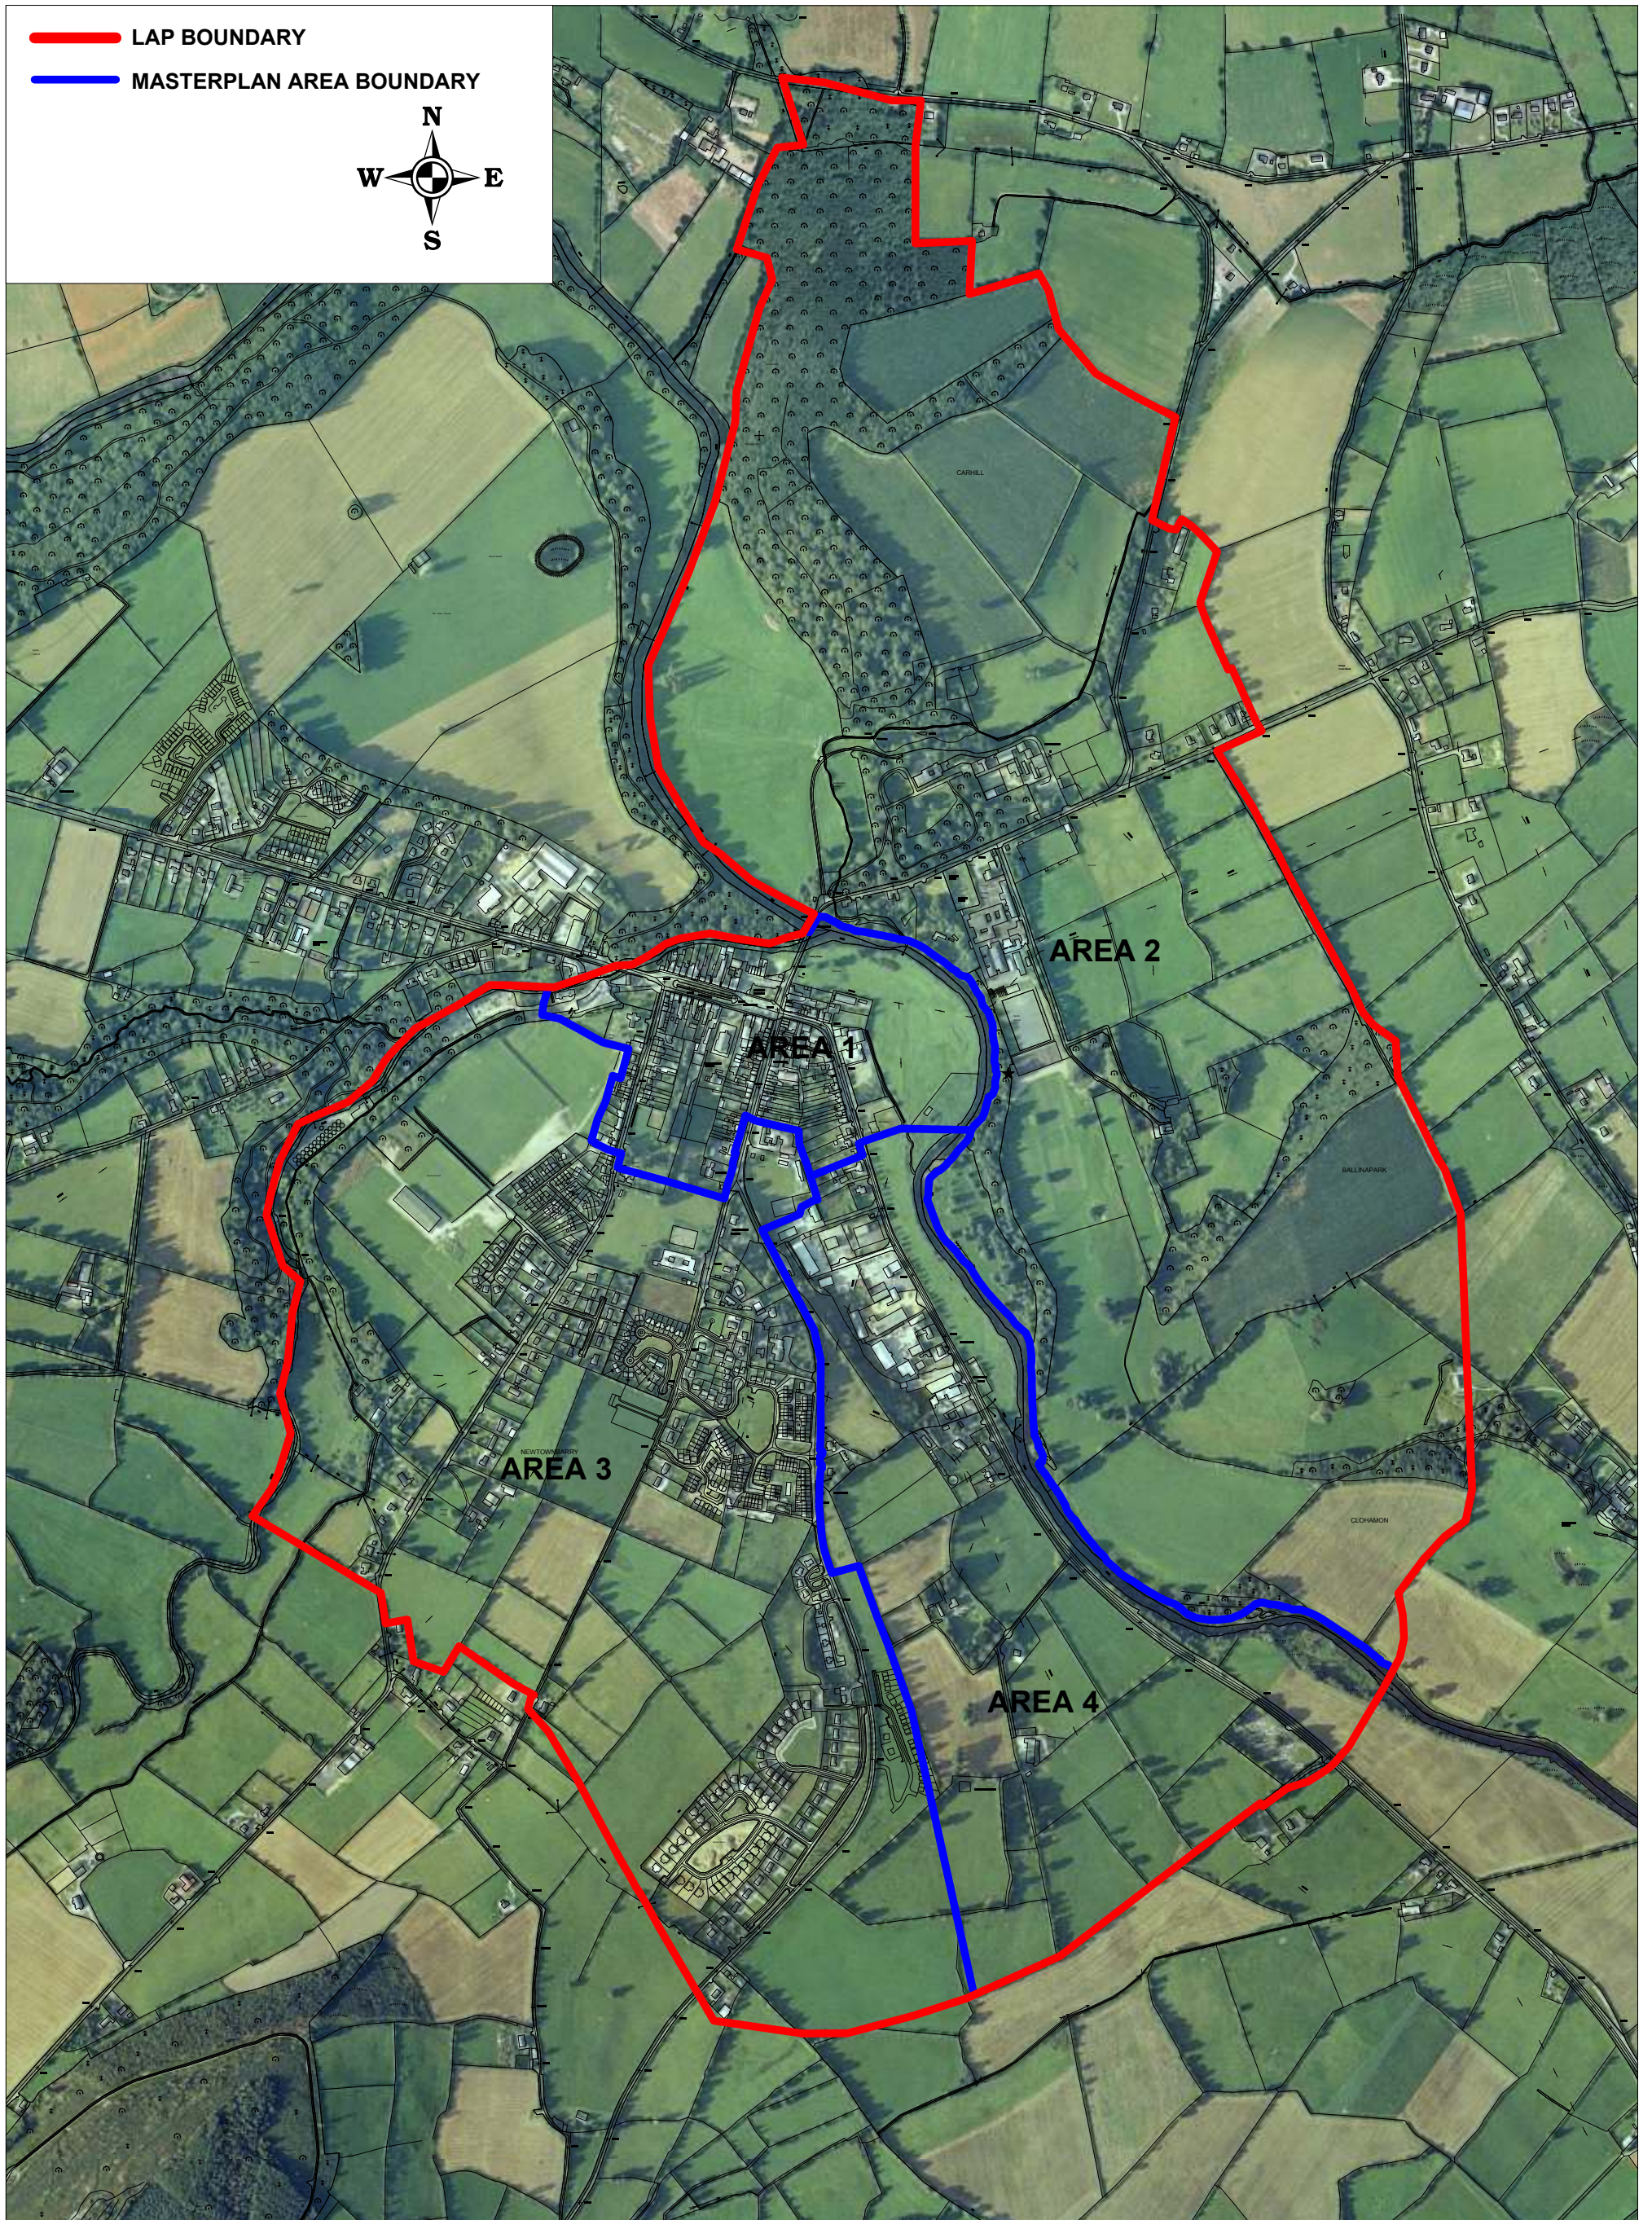

 LAP BOUNDARY

 MASTERPLAN AREA BOUNDARY

BUNCLODY LAP 2009-2015 - MASTERPLAN AREAS

© Ordnance Survey Ireland. All rights reserved. Licence number 2008/10CCMA/Wexford Local Authority

Title: MASTERPLAN AREAS

Drawn by: MD

Checked by: DH

Date: 09.02.2009

Map No: 10