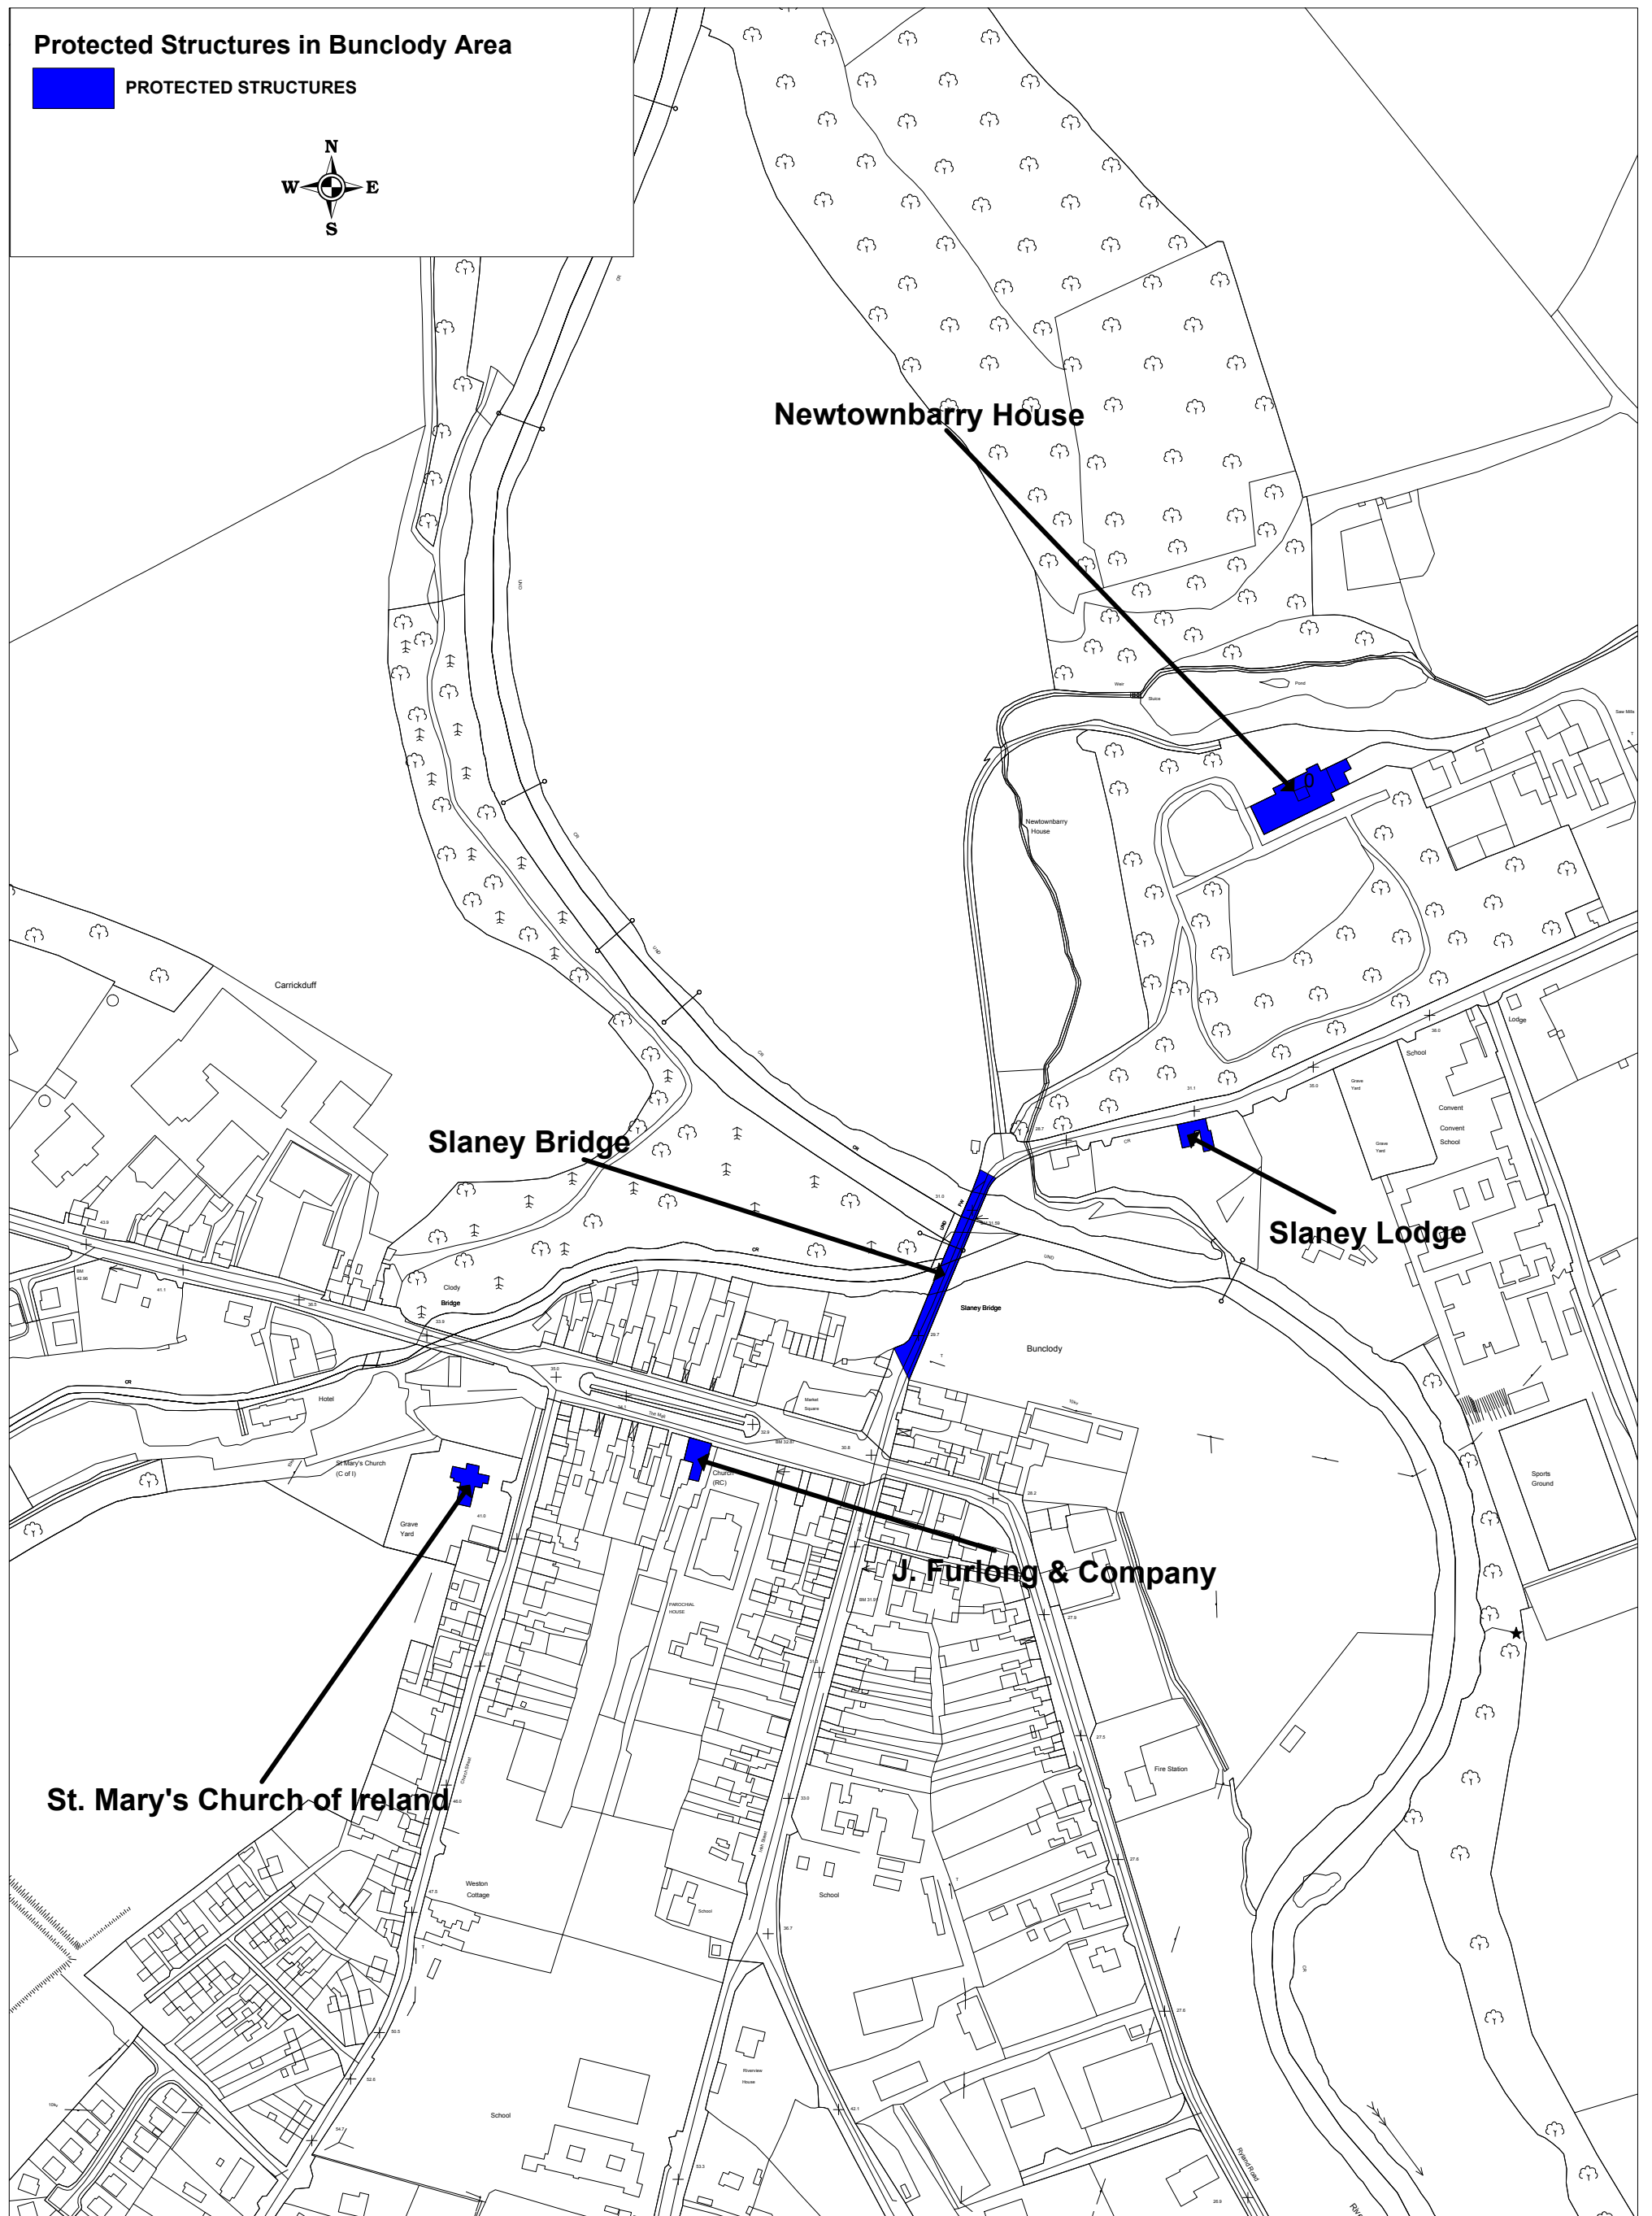

Protected Structures in Bunclody Area

 PROTECTED STRUCTURES

**Protected Structures within
Bunclody Constraint Area**

© Ordnance Survey Ireland. All rights reserved. Licence number 2008/10CCMA/Wexford Local Authority

Title: Protected Structures

Drawn by: MD

Checked by: DH

Date: 09.02.2009

Map No: 2