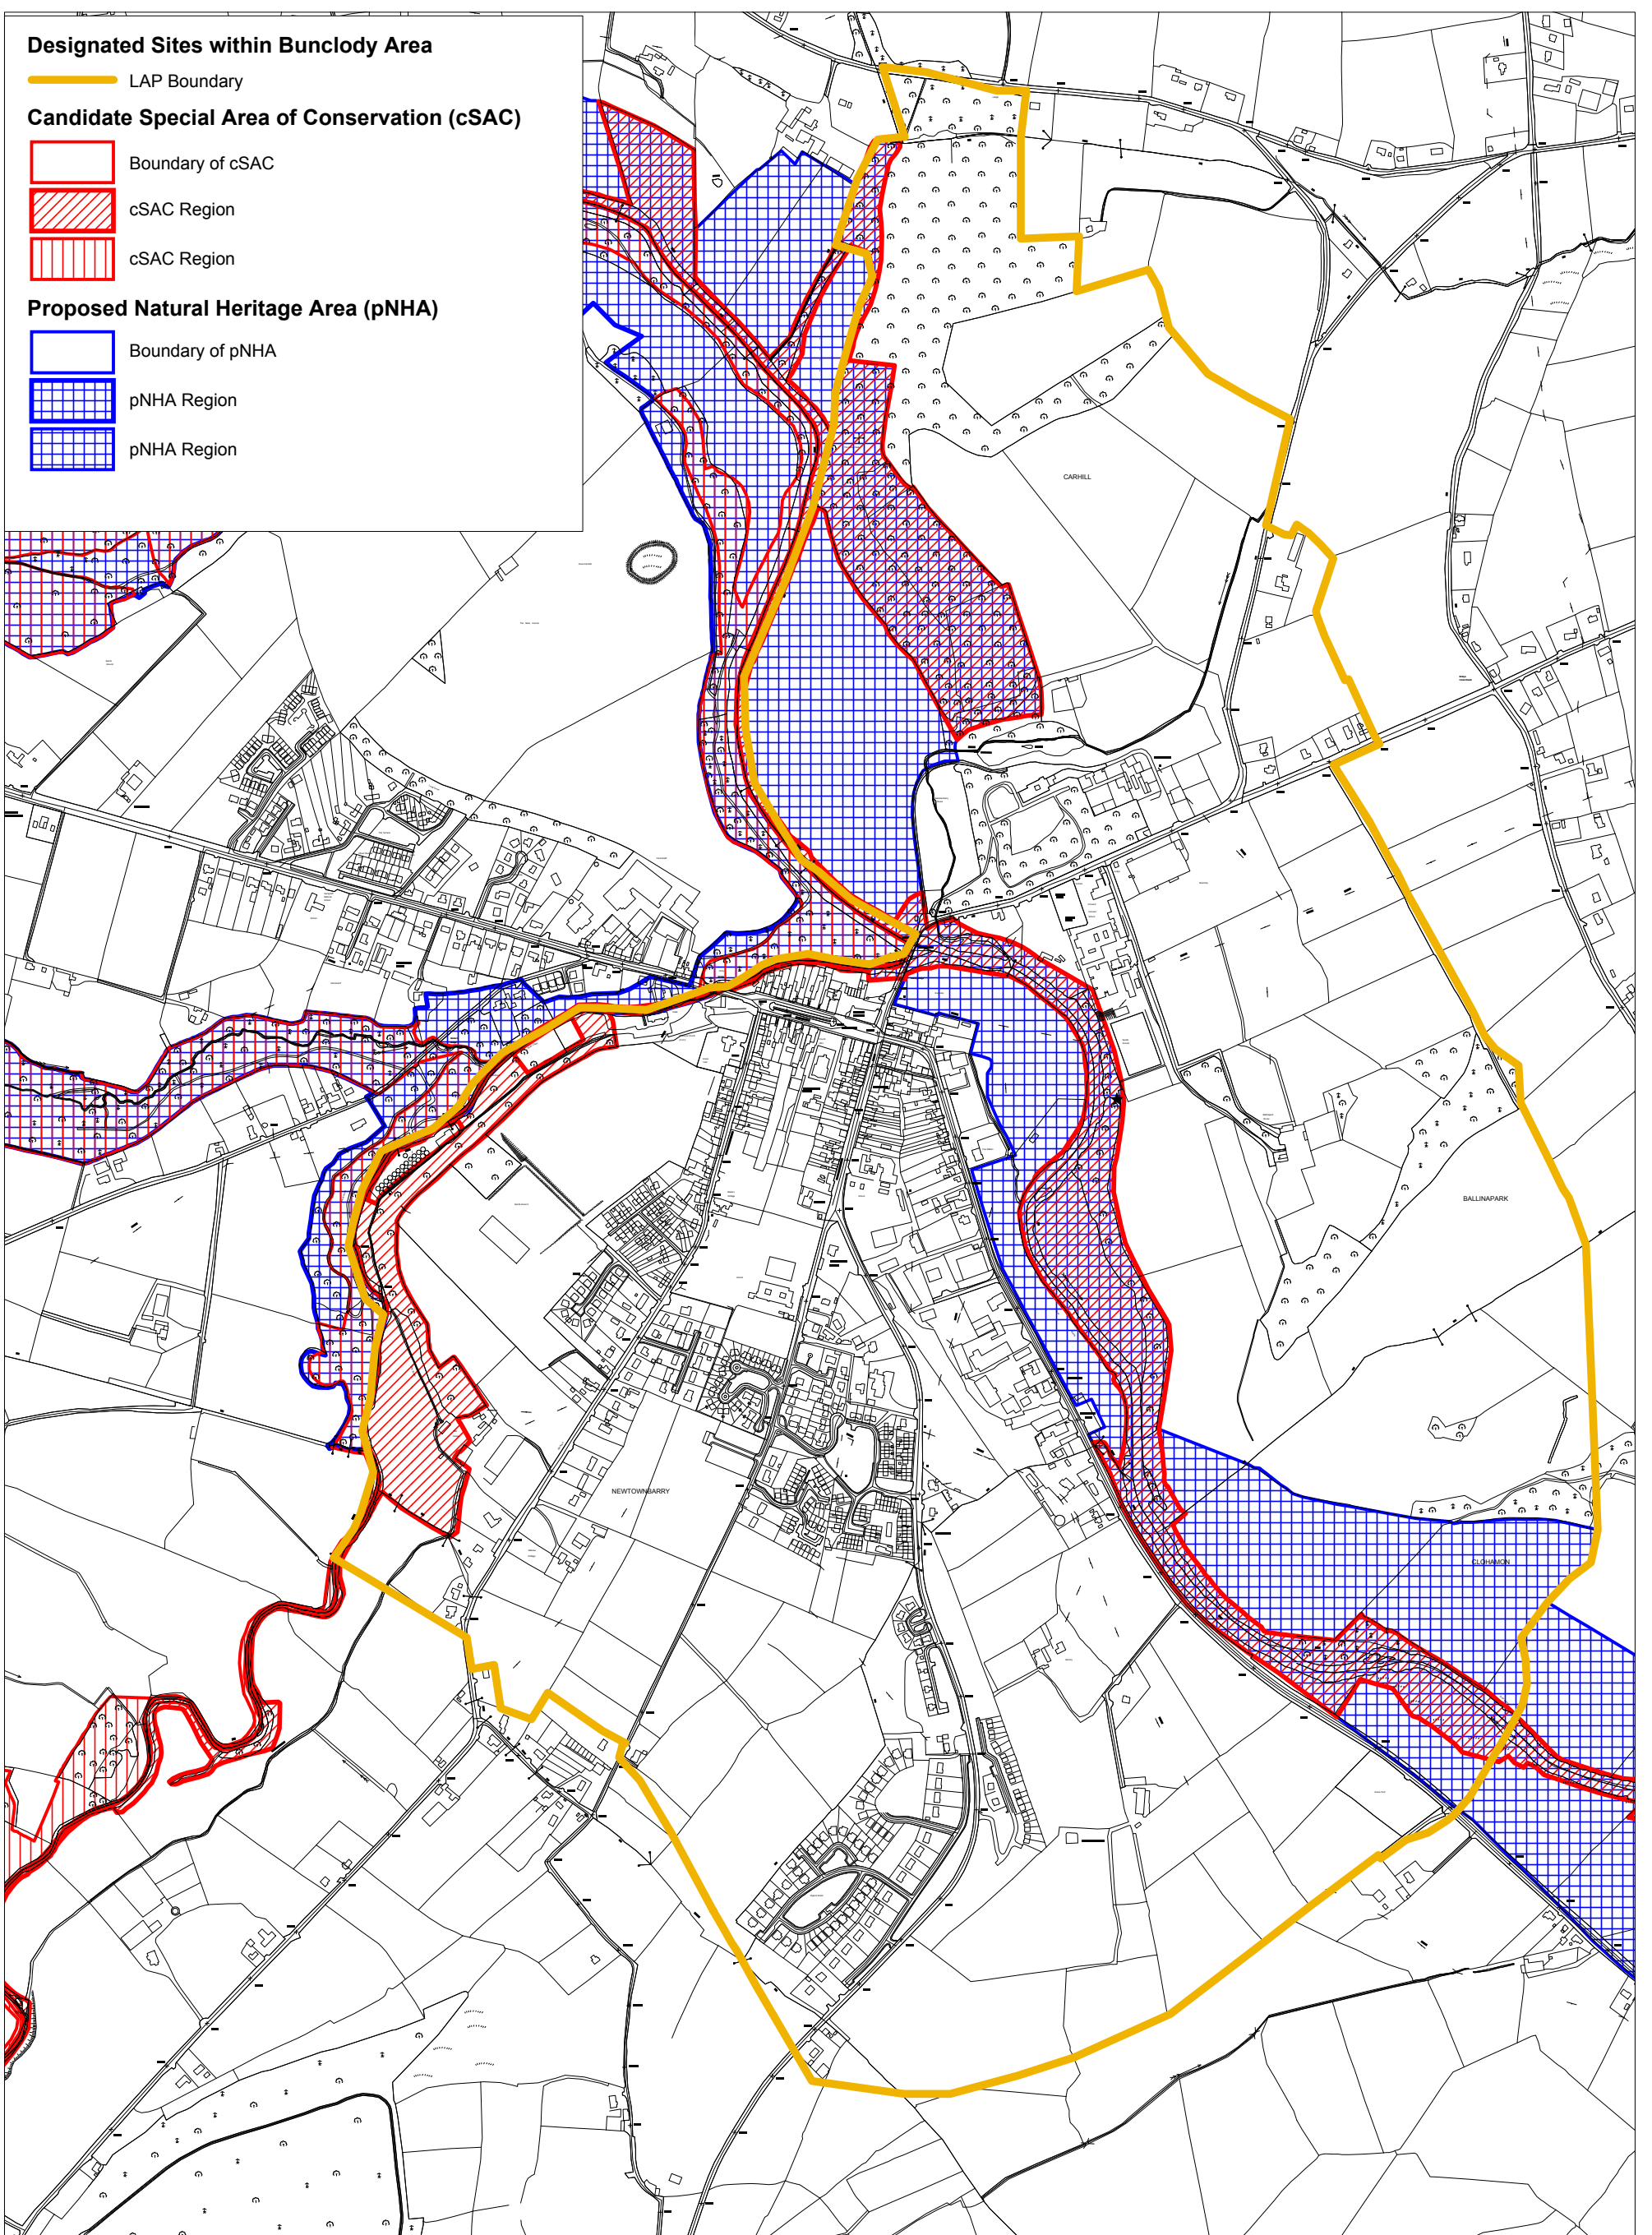

Designated Sites within Bunclody Area

— LAP Boundary

Candidate Special Area of Conservation (cSAC)

□ Boundary of cSAC

▨ cSAC Region

▨ cSAC Region

Proposed Natural Heritage Area (pNHA)

□ Boundary of pNHA

▨ pNHA Region

▨ pNHA Region

Designated Sites within Bunclody Constraint Area

© Ordnance Survey Ireland. All rights reserved. Licence number 2008/10CCMA/Wexford Local Authority

Title: Designated Sites

Drawn by: MD

Checked by: DH

Date: 09.02.2009

Map No. 3