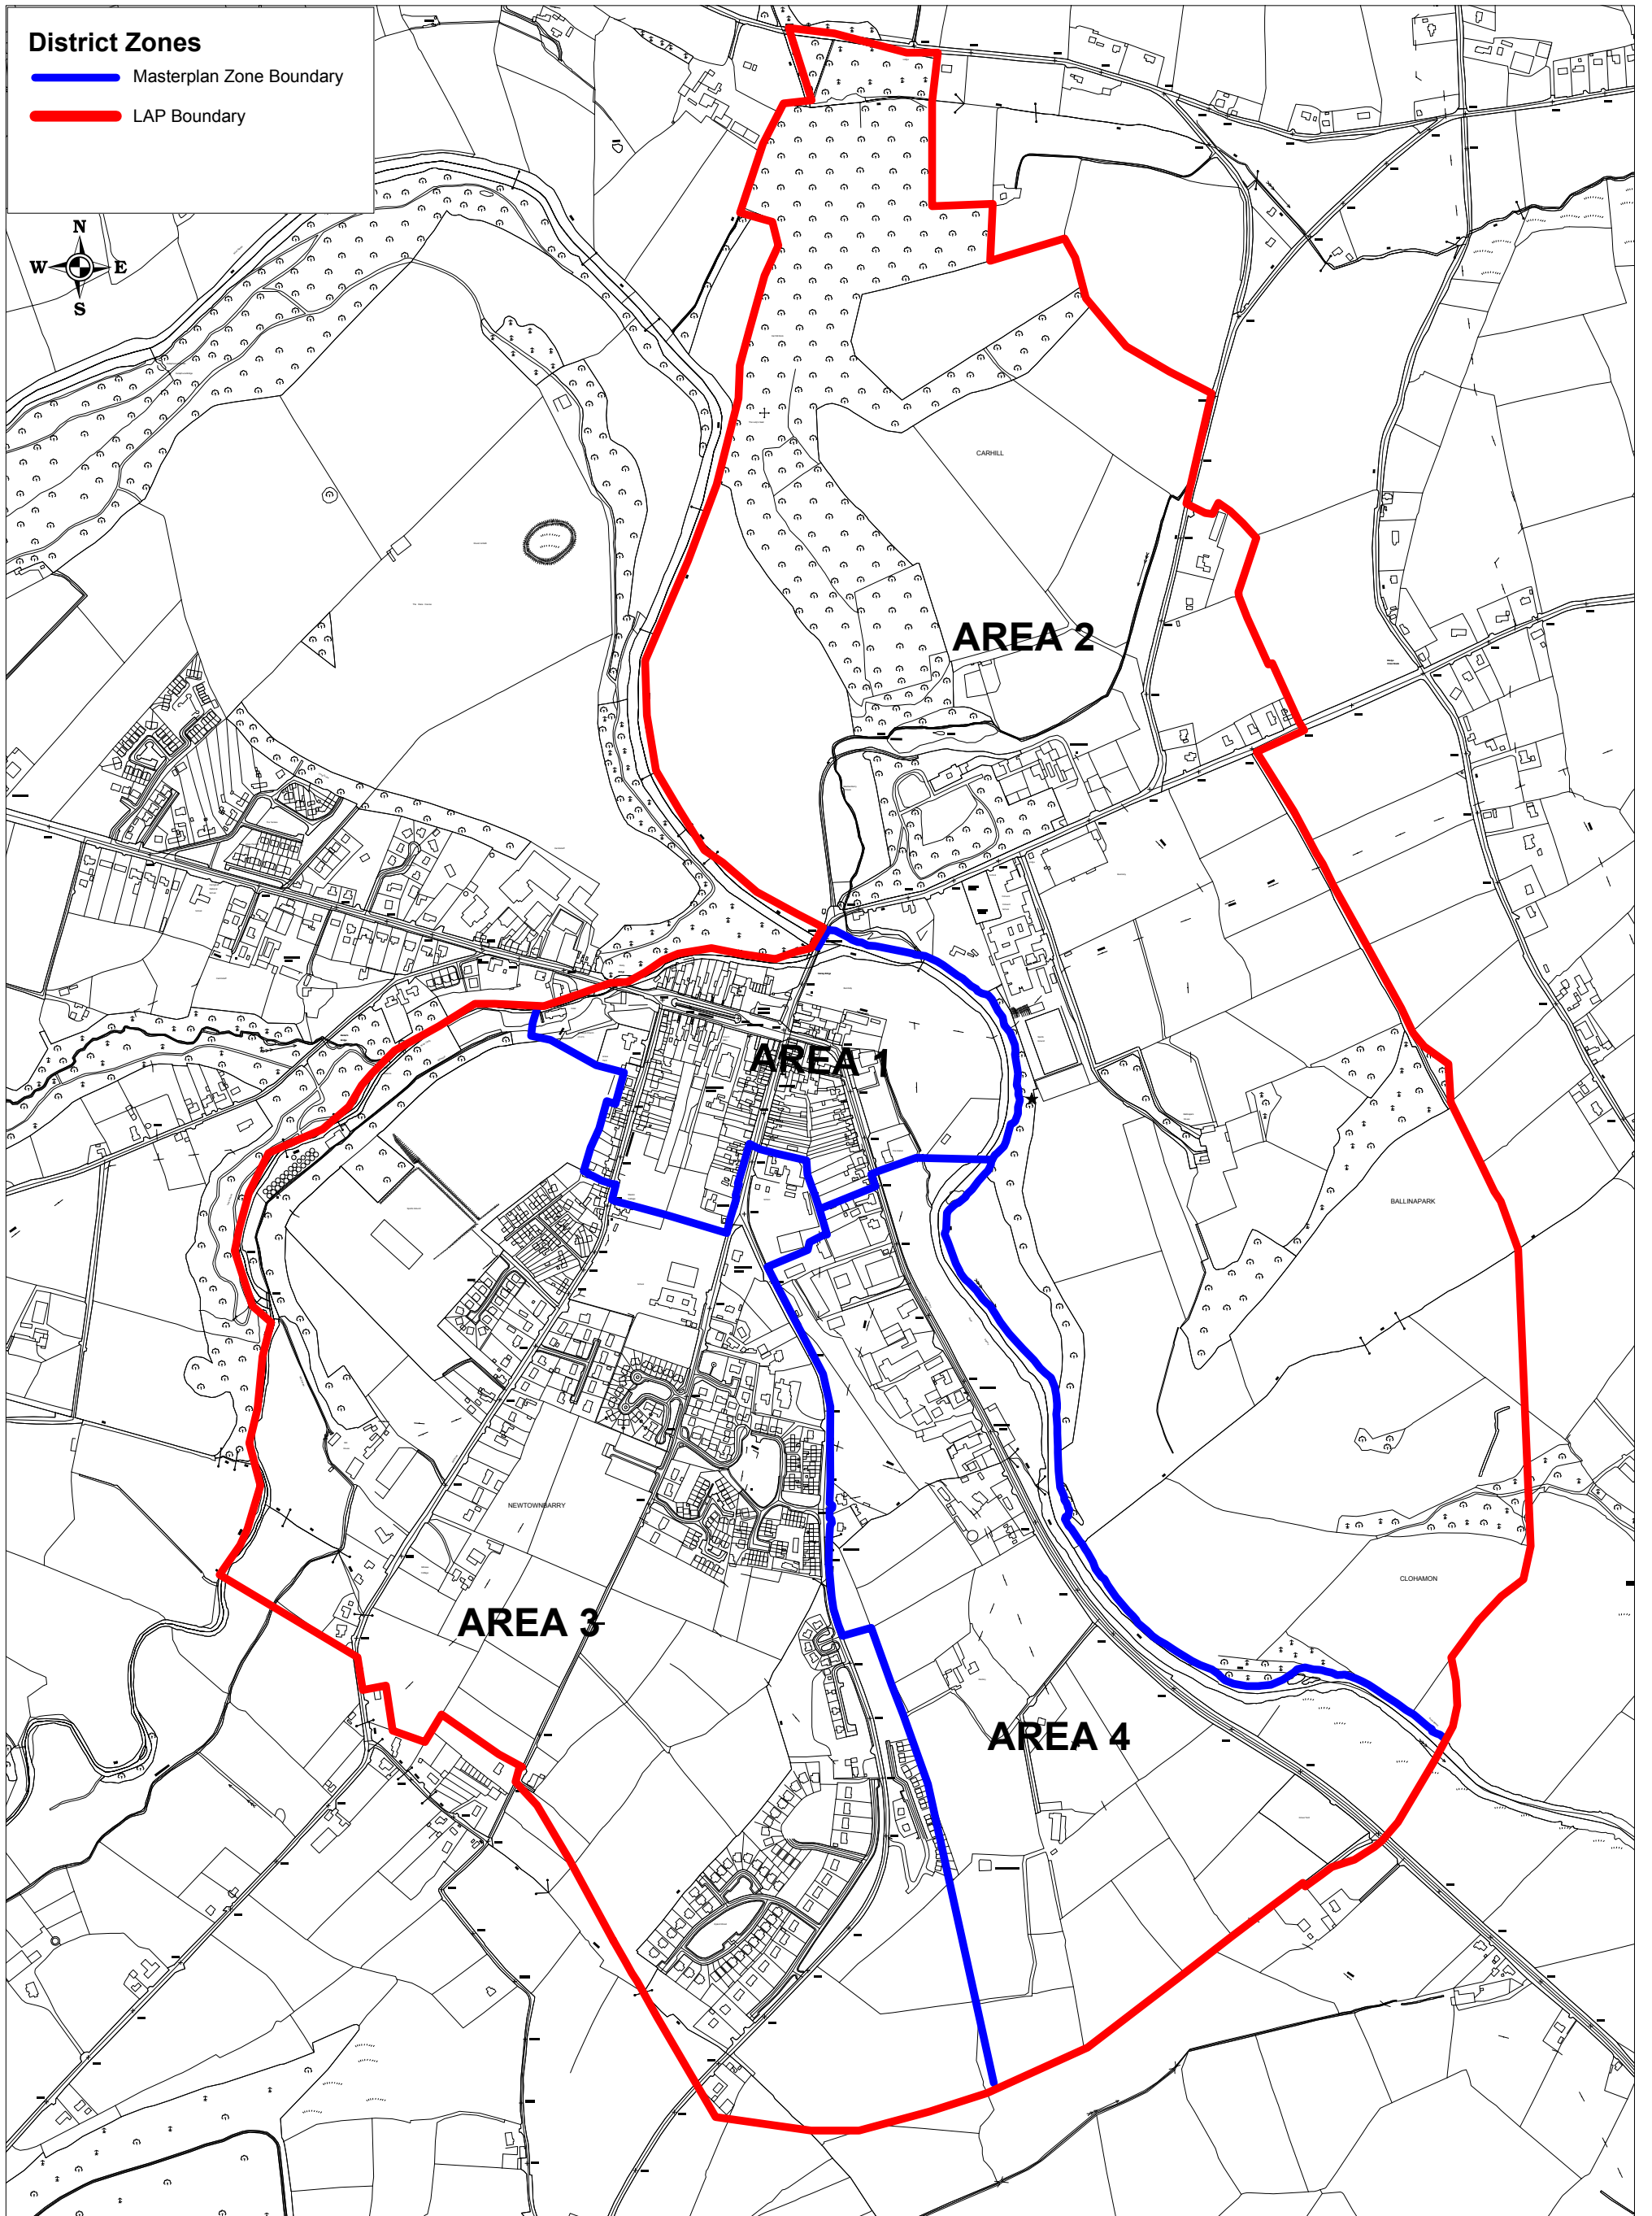

District Zones

-  Masterplan Zone Boundary
-  LAP Boundary

**Bunclody LAP
2009 - 2015 Masterplan Areas**

© Ordnance Survey Ireland. All rights reserved. Licence number 2008/10CCMA/Wexford Local Authority

Title: Masterplan Areas

Drawn by: MD

Checked by: DH

Date: 09.02.2009

Map No: 5