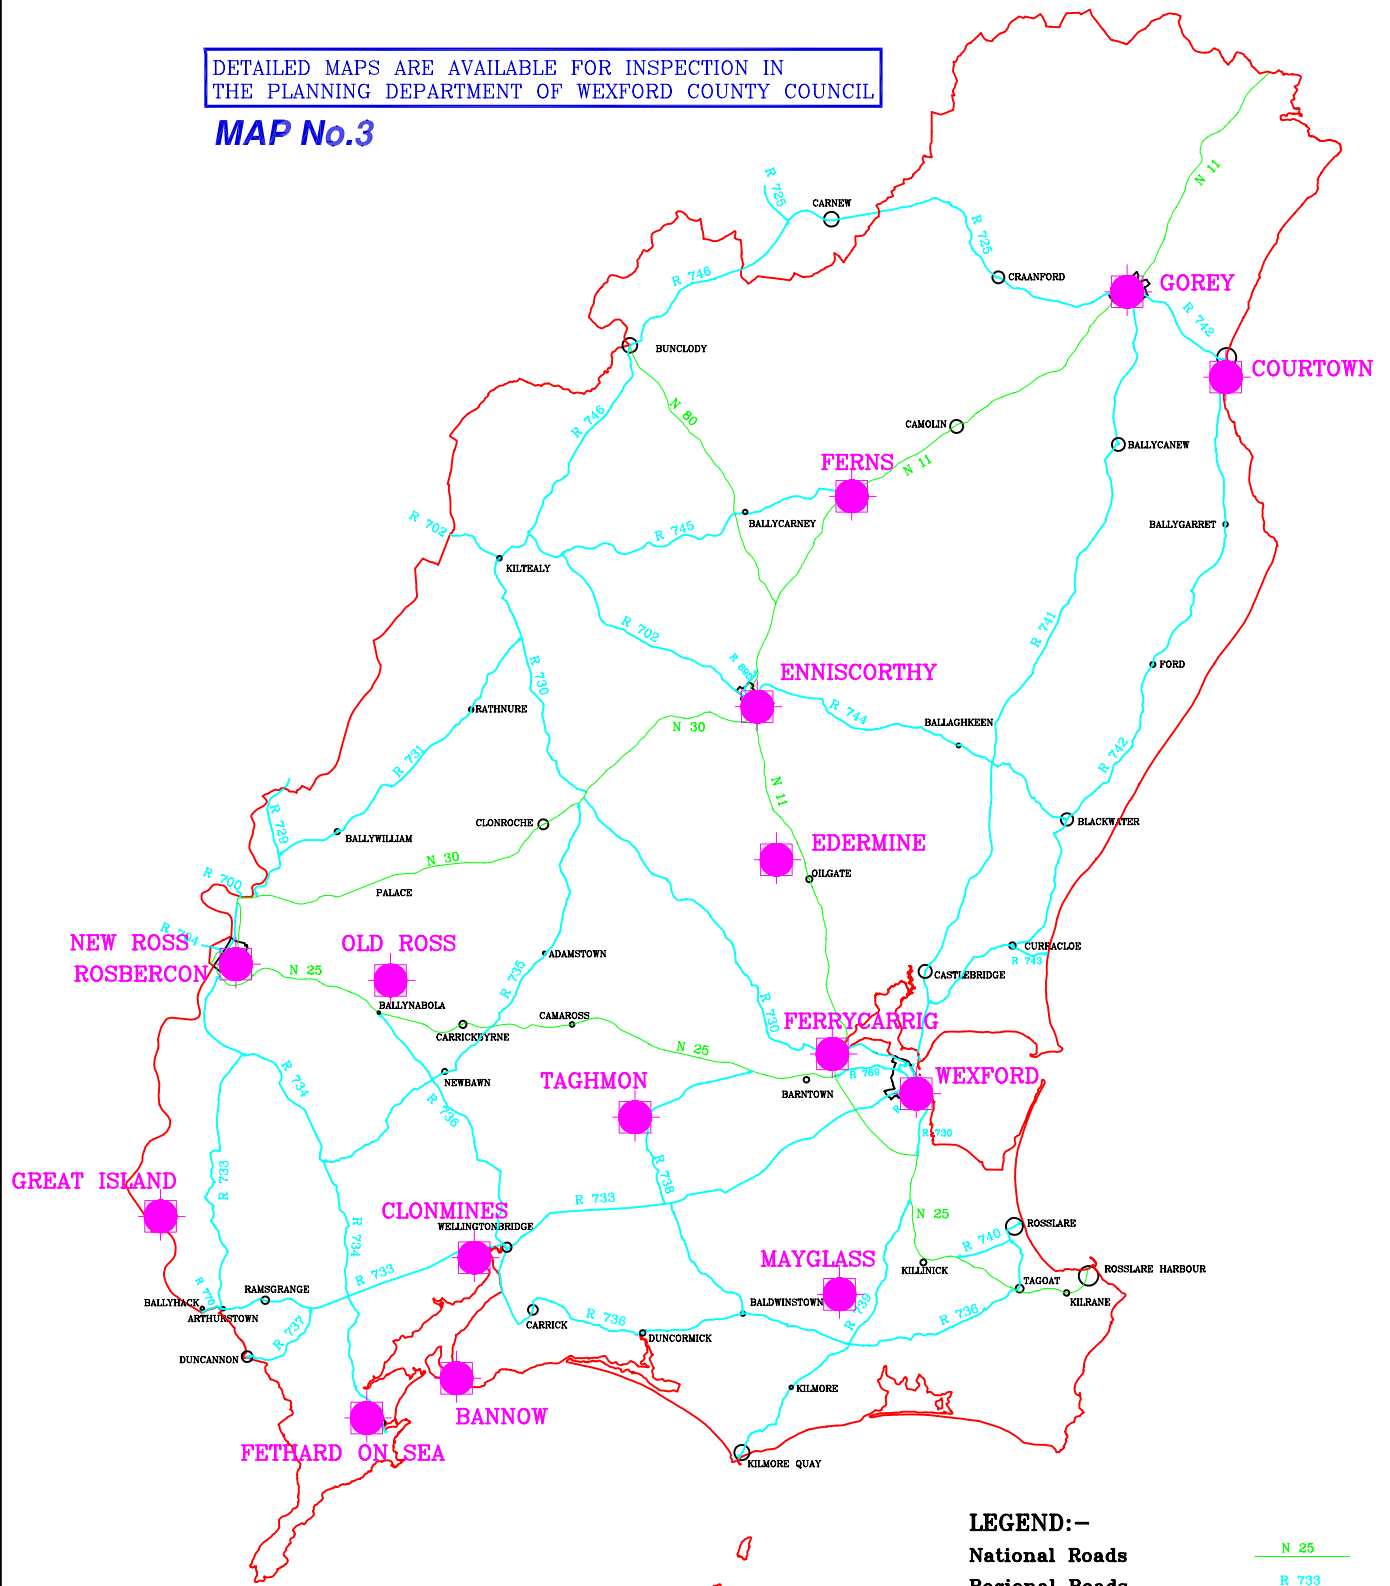

DETAILED MAPS ARE AVAILABLE FOR INSPECTION IN
THE PLANNING DEPARTMENT OF WEXFORD COUNTY COUNCIL

MAP No.3

LEGEND:-
National Roads
Regional Roads

N 25
R 733

**COUNTY WEXFORD
AREAS OF ARCHAEOLOGICAL POTENTIAL**