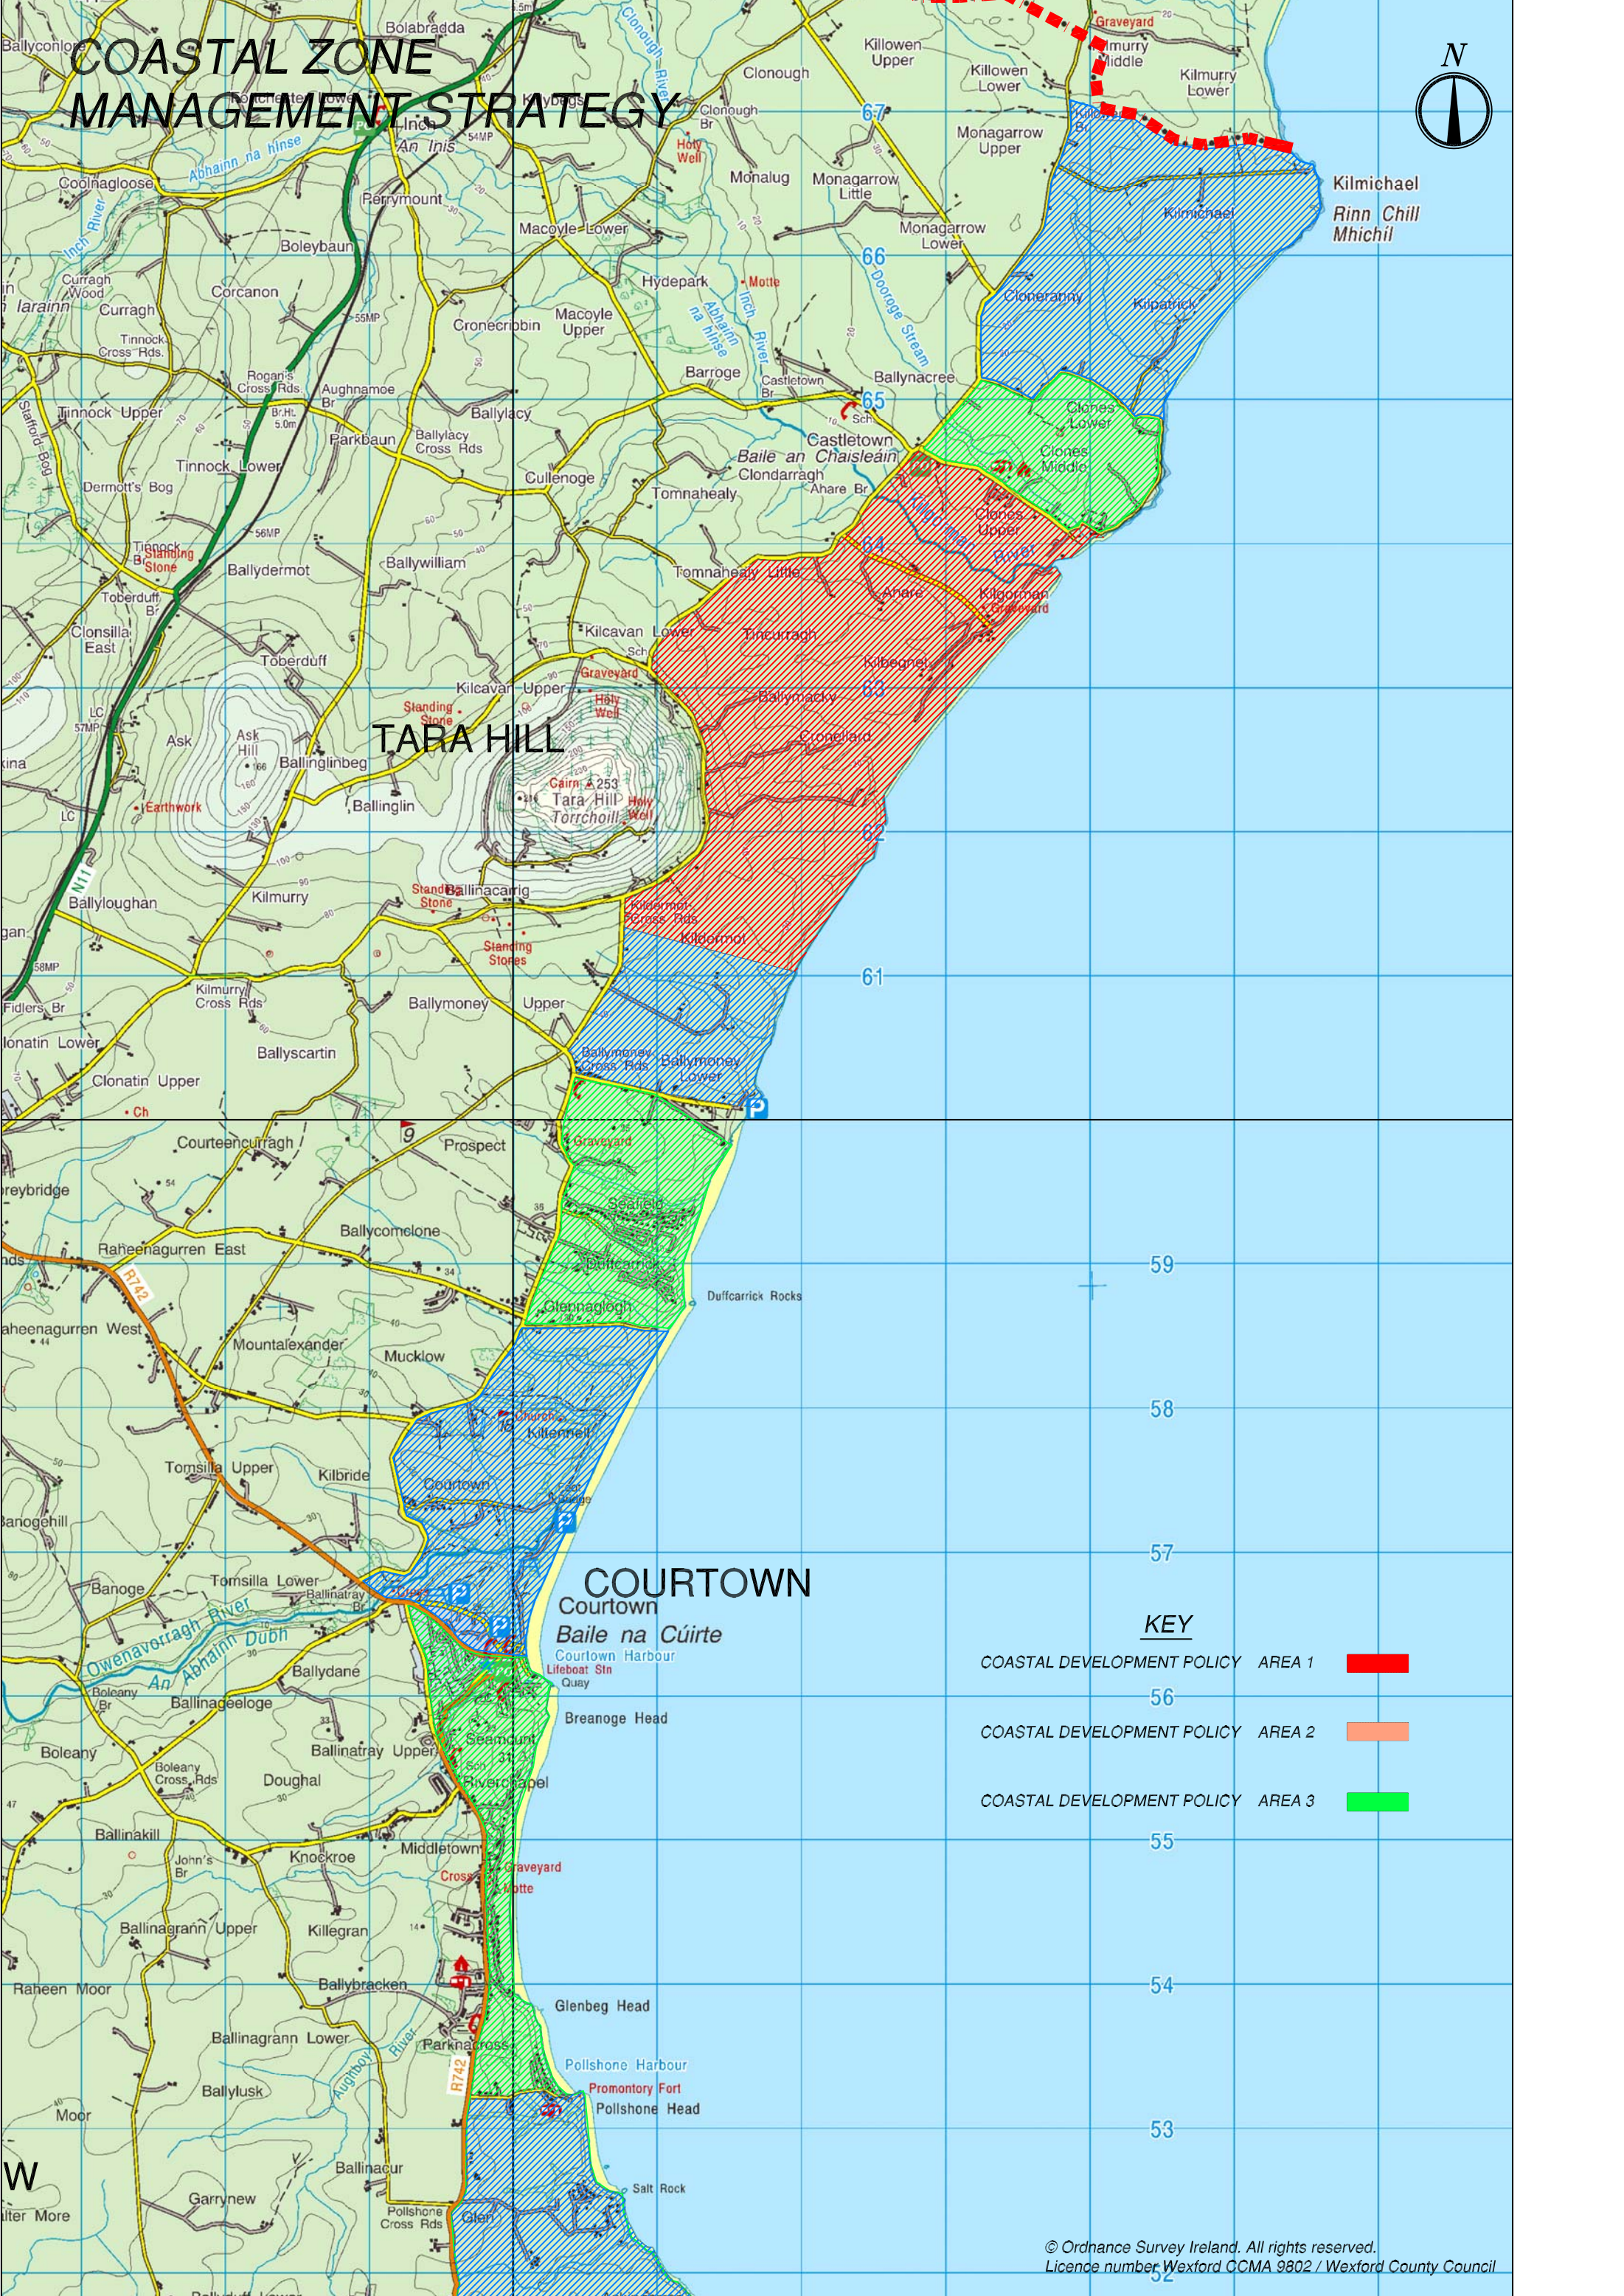

# COASTAL ZONE MANAGEMENT STRATEGY

**TARA HILL**

**COURTOWN**  
 Courtown  
 Baile na Cúirte  
 Courtown Harbour  
 Lifeboat Stn  
 Quay

**KEY**

- COASTAL DEVELOPMENT POLICY AREA 1
- COASTAL DEVELOPMENT POLICY AREA 2
- COASTAL DEVELOPMENT POLICY AREA 3