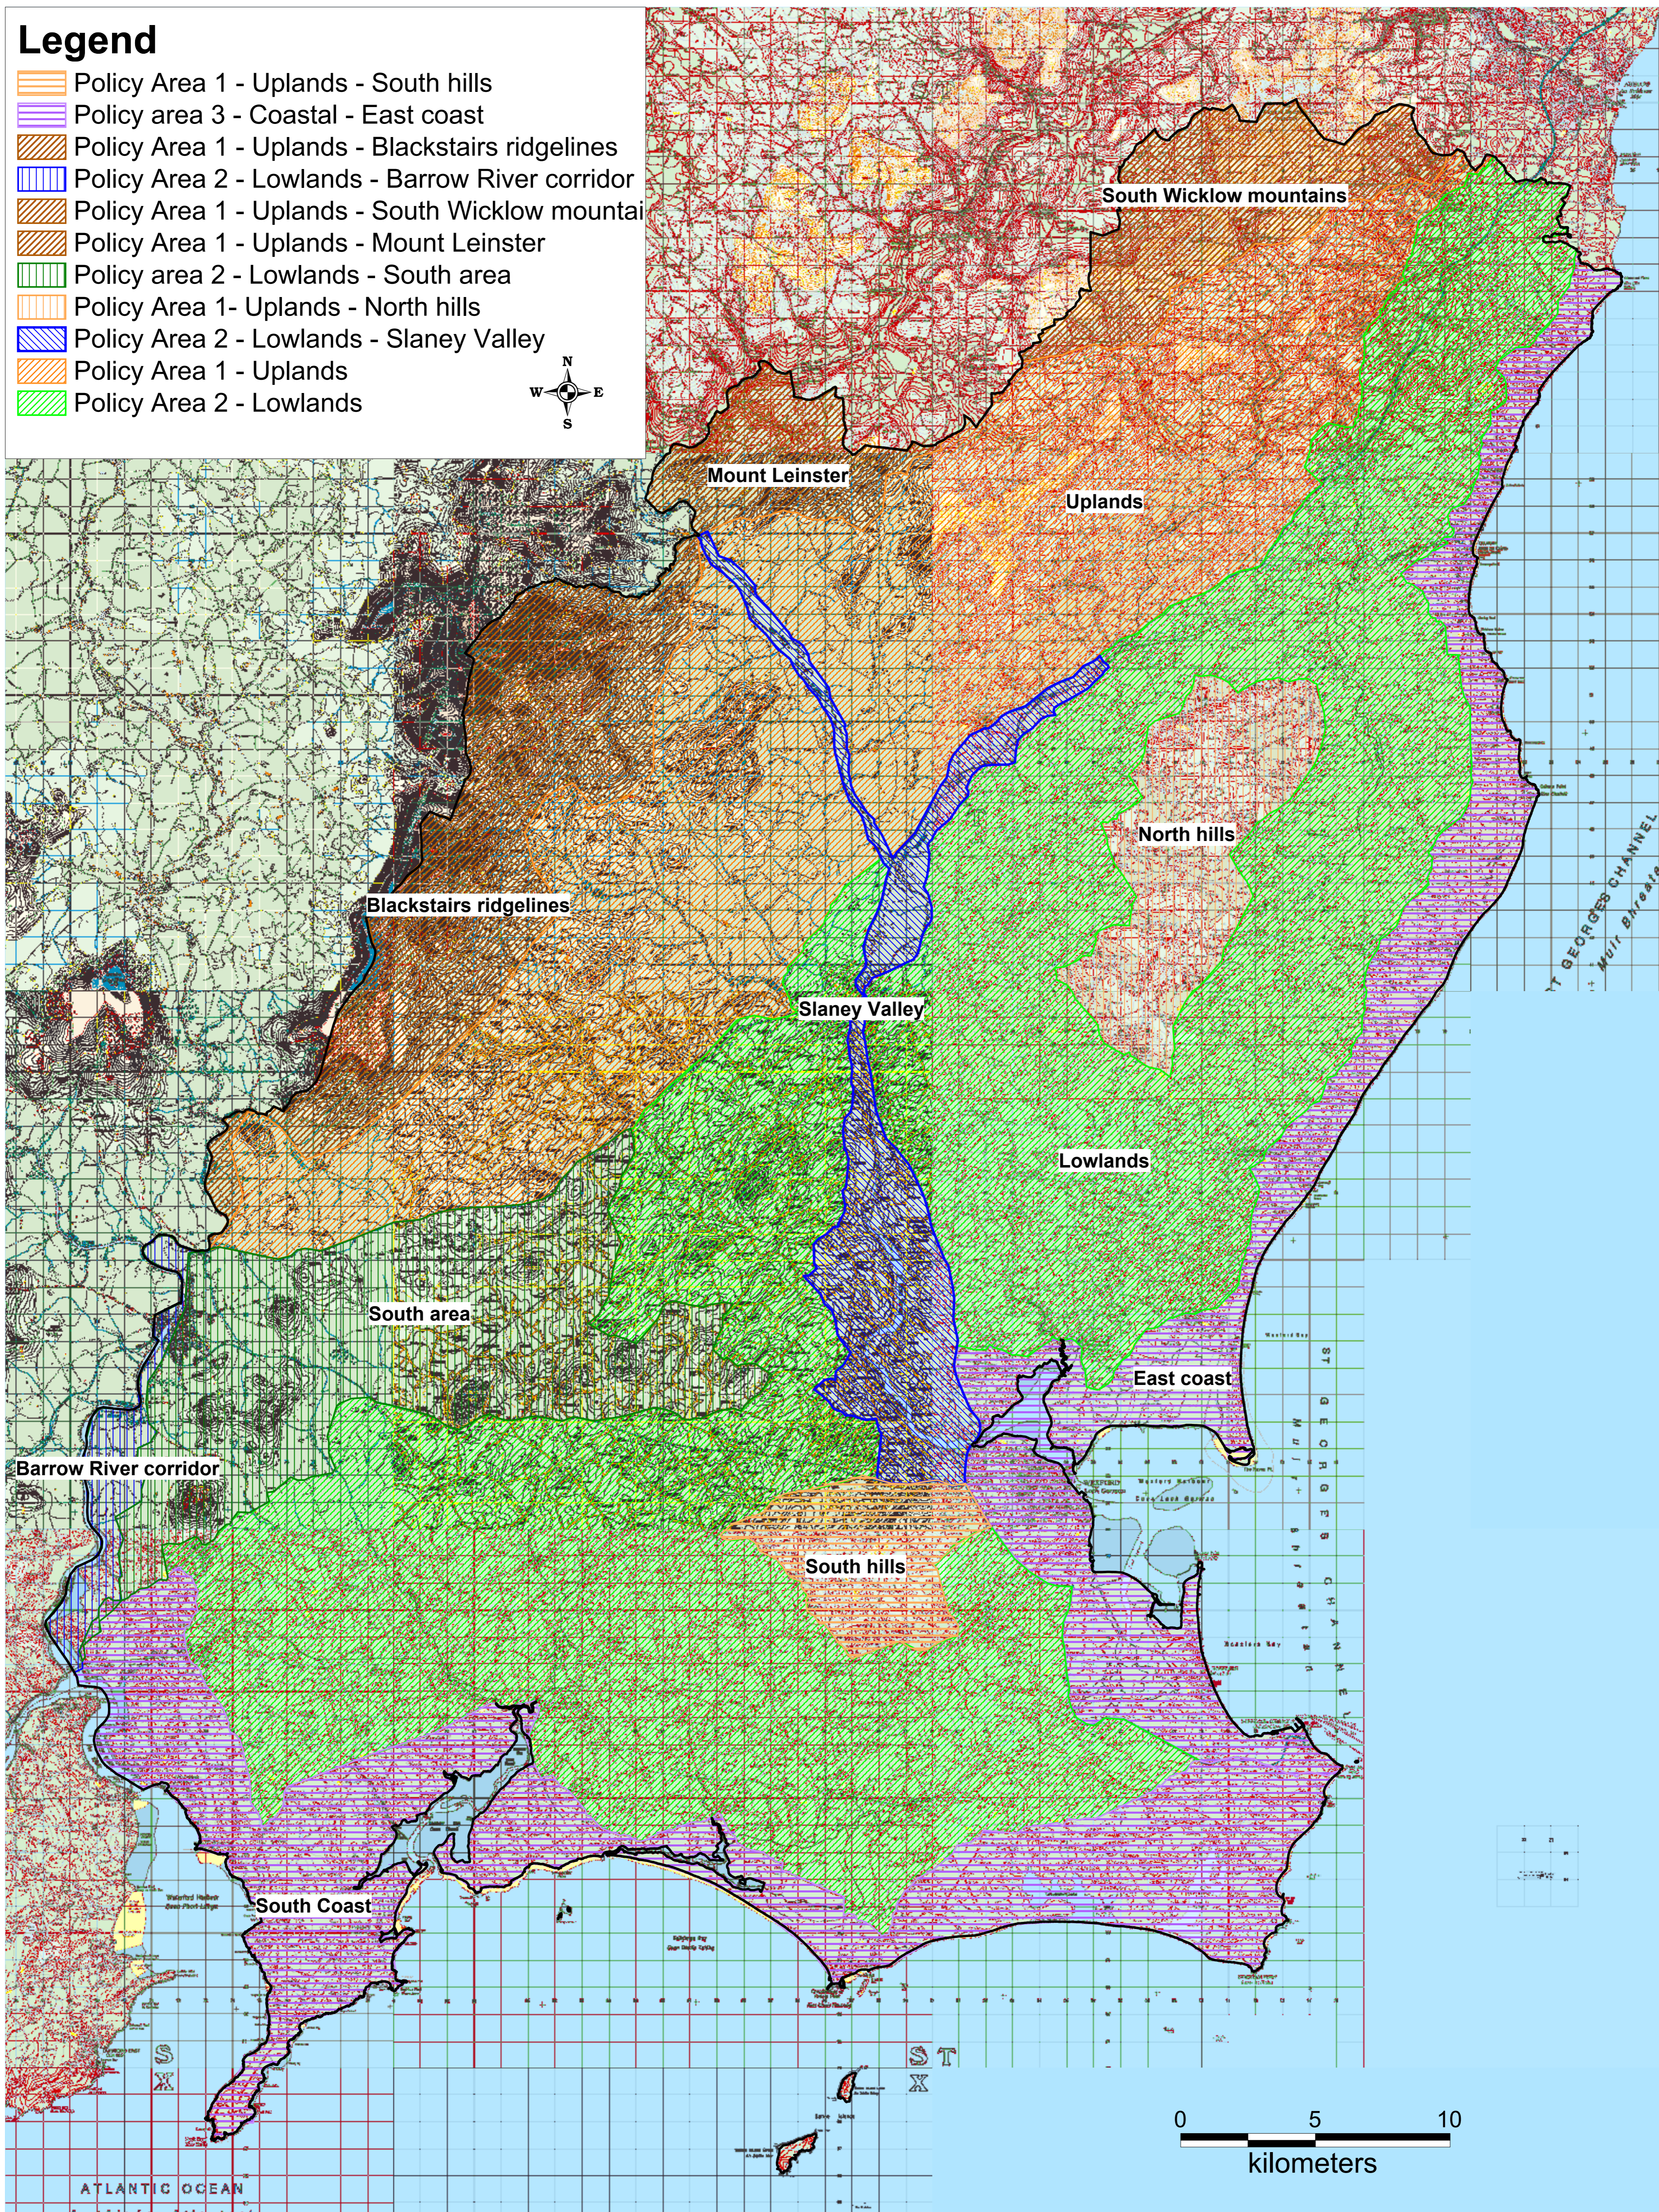

# Legend

-  Policy Area 1 - Uplands - South hills
-  Policy area 3 - Coastal - East coast
-  Policy Area 1 - Uplands - Blackstairs ridgelines
-  Policy Area 2 - Lowlands - Barrow River corridor
-  Policy Area 1 - Uplands - South Wicklow mountains
-  Policy Area 1 - Uplands - Mount Leinster
-  Policy area 2 - Lowlands - South area
-  Policy Area 1 - Uplands - North hills
-  Policy Area 2 - Lowlands - Slaney Valley
-  Policy Area 1 - Uplands
-  Policy Area 2 - Lowlands

## Landscape Character Assessment

© Ordnance Survey Ireland. All rights reserved. Licence number Wexford CCMA 9802/Wexford County Council

### County development plan 2007 - 2013

Drawn by: NK

Checked by: JPL

Date: 28.05.2007

Map No: 7