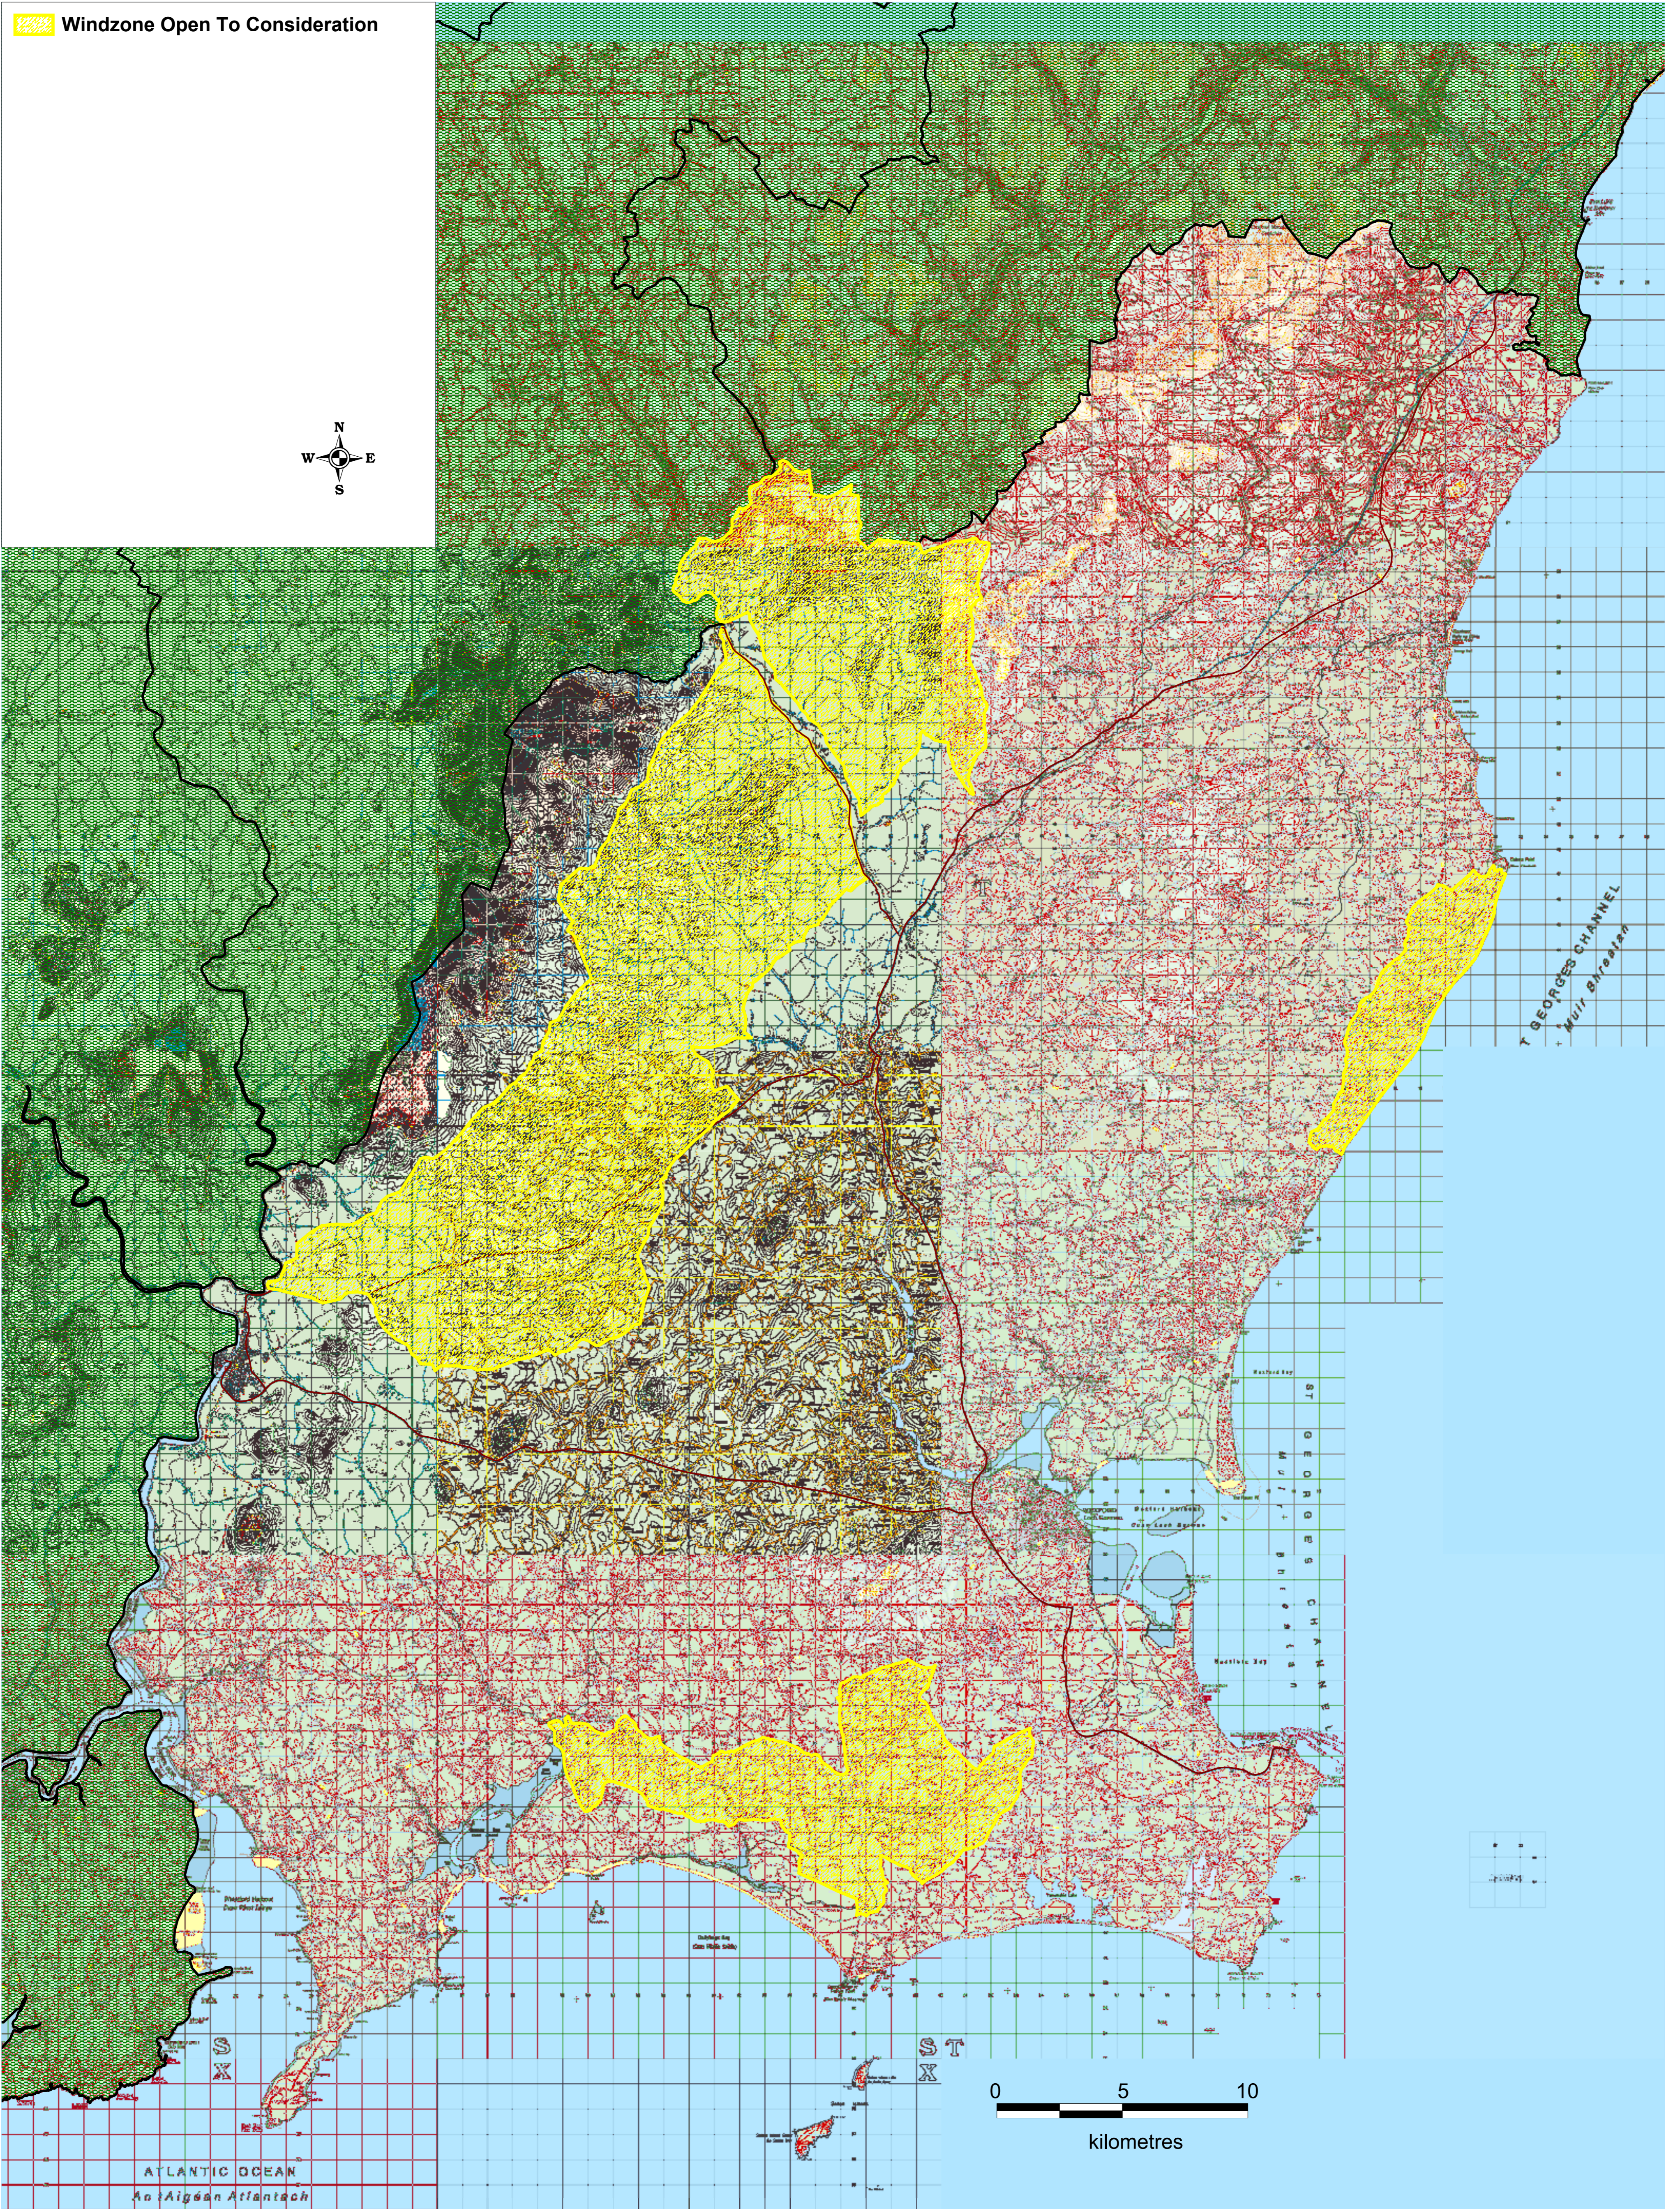

 Windzone Open To Consideration

Wind Strategy

© Ordnance Survey Ireland. All rights reserved. Licence number Wexford CCMA 9802/Wexford County Council

County Development Plan 2007 - 2013

Drawn by: FB

Checked by: JPL

Date: 28.05.2007

Map No: 4