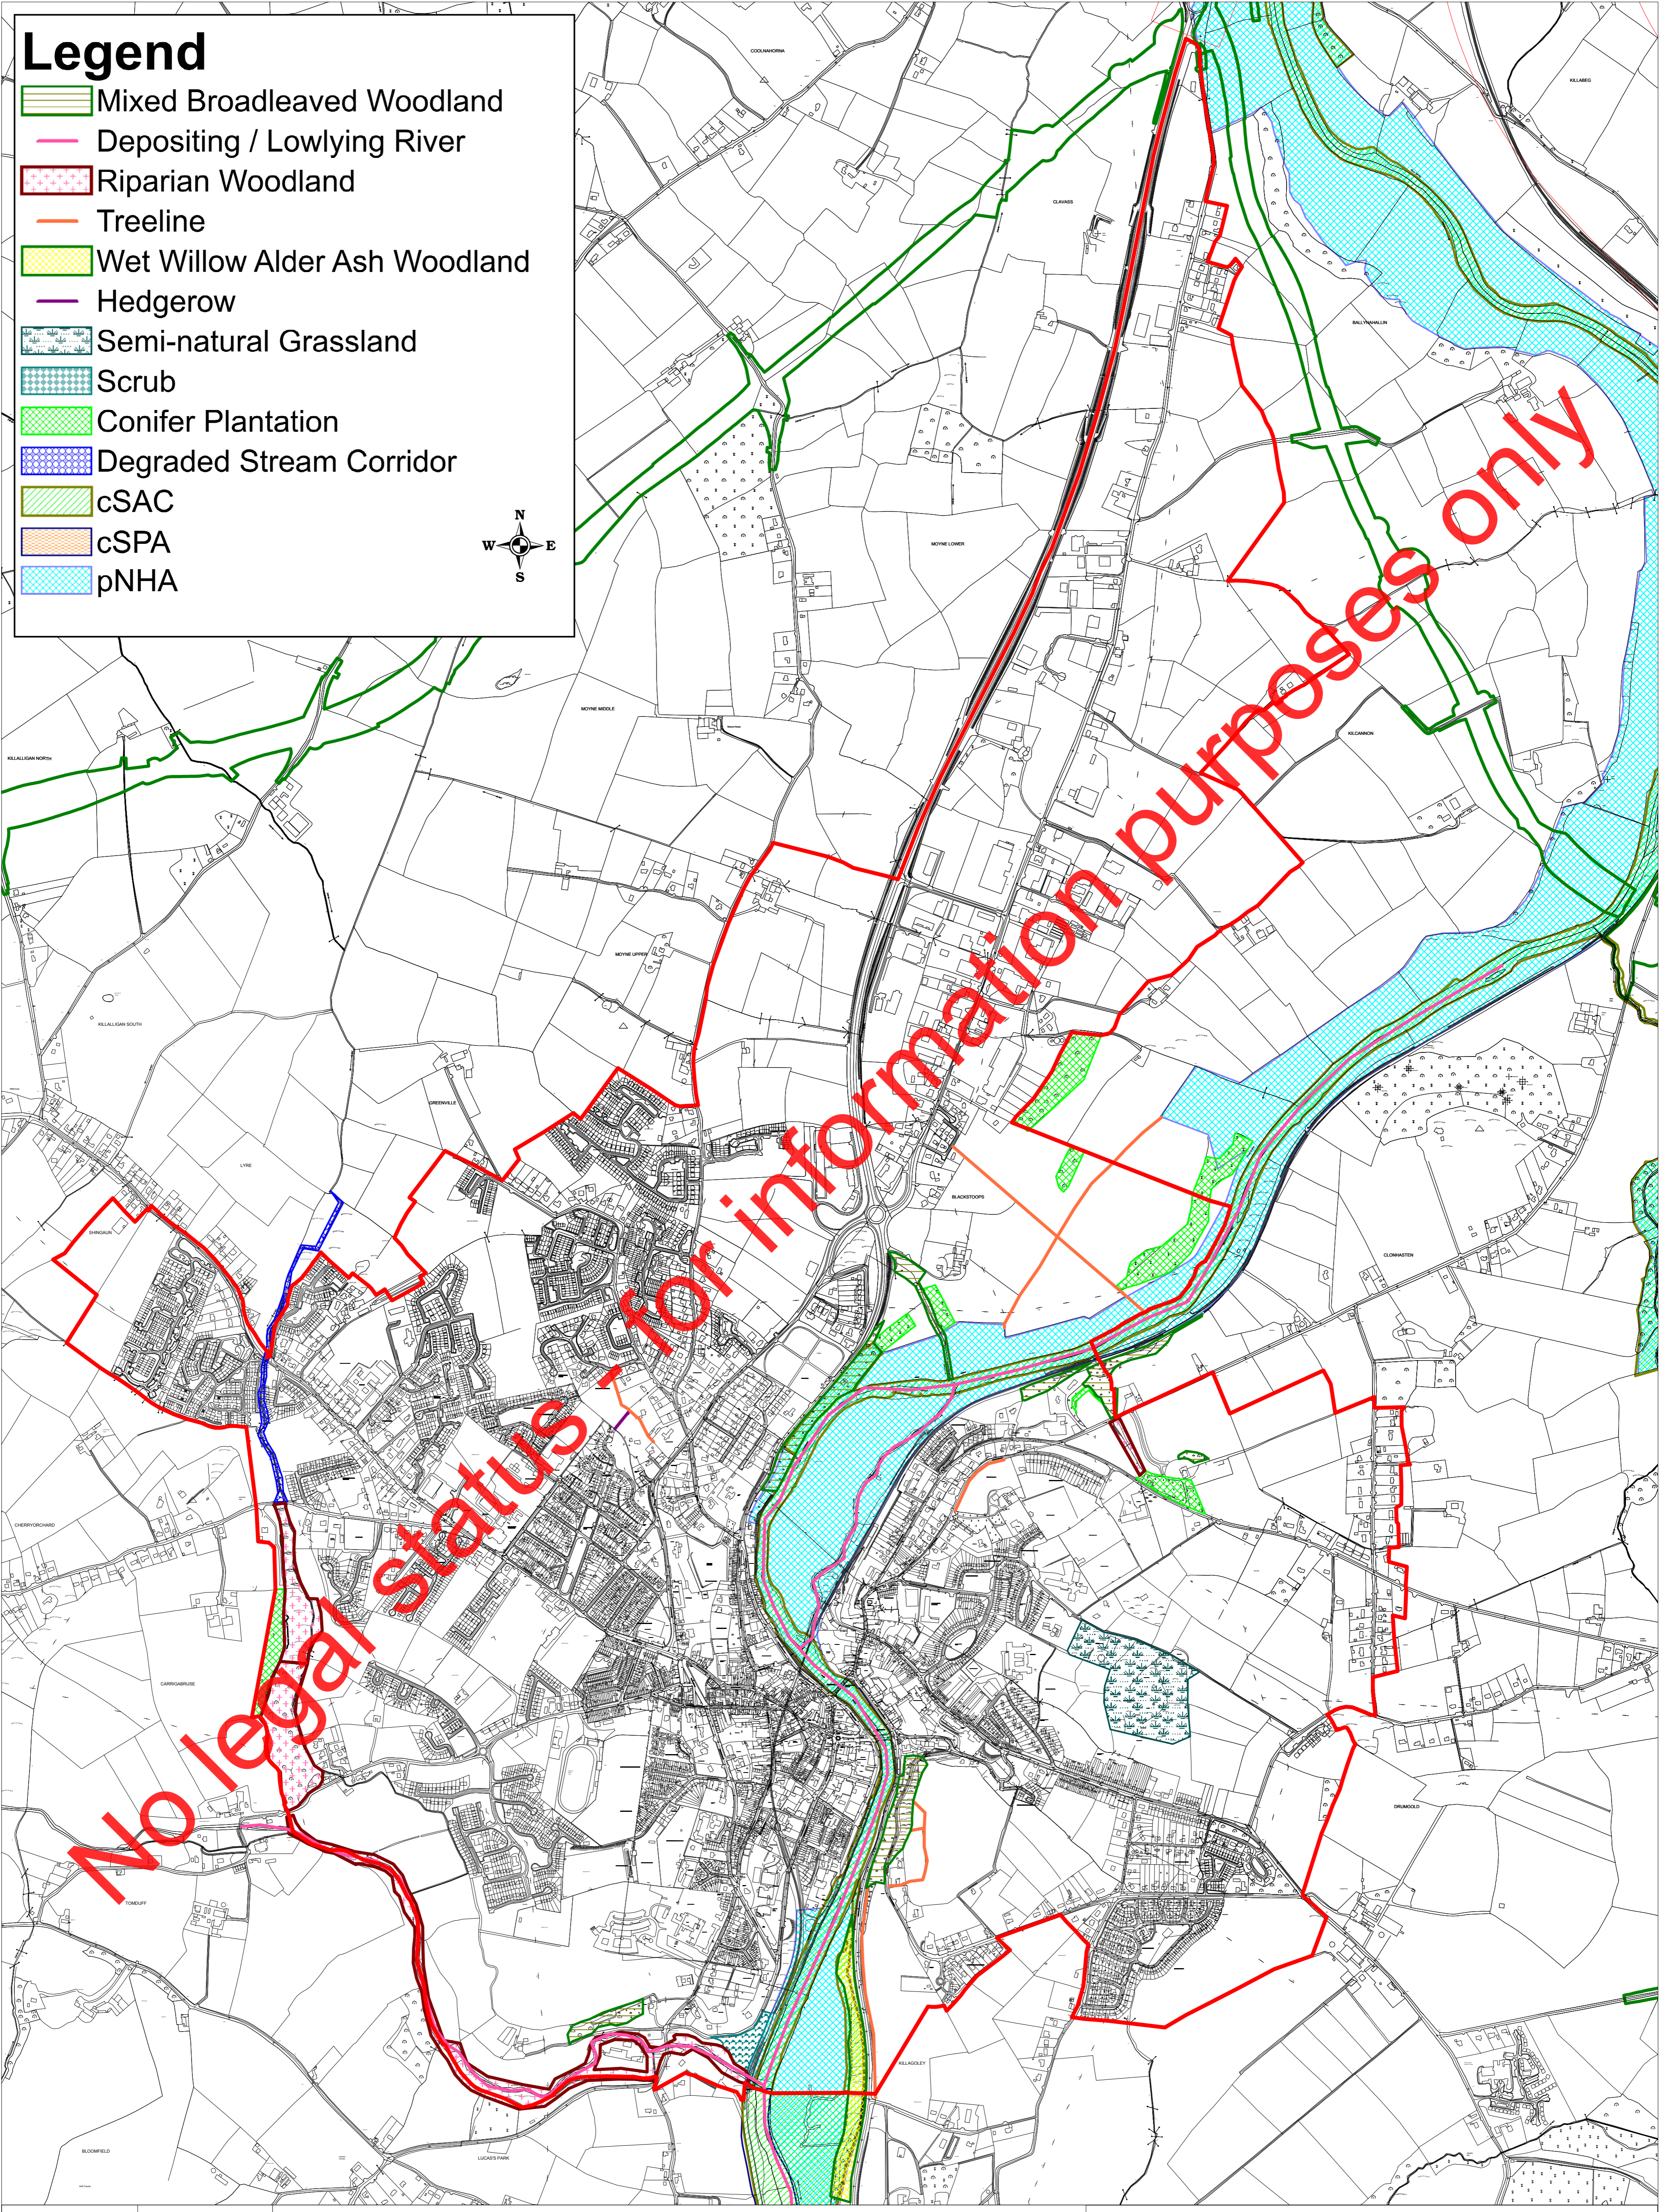

Legend

-  Mixed Broadleaved Woodland
-  Depositing / Lowlying River
-  Riparian Woodland
-  Treeline
-  Wet Willow Alder Ash Woodland
-  Hedgerow
-  Semi-natural Grassland
-  Scrub
-  Conifer Plantation
-  Degraded Stream Corridor
-  cSAC
-  cSPA
-  pNHA

Map No: 8(b)