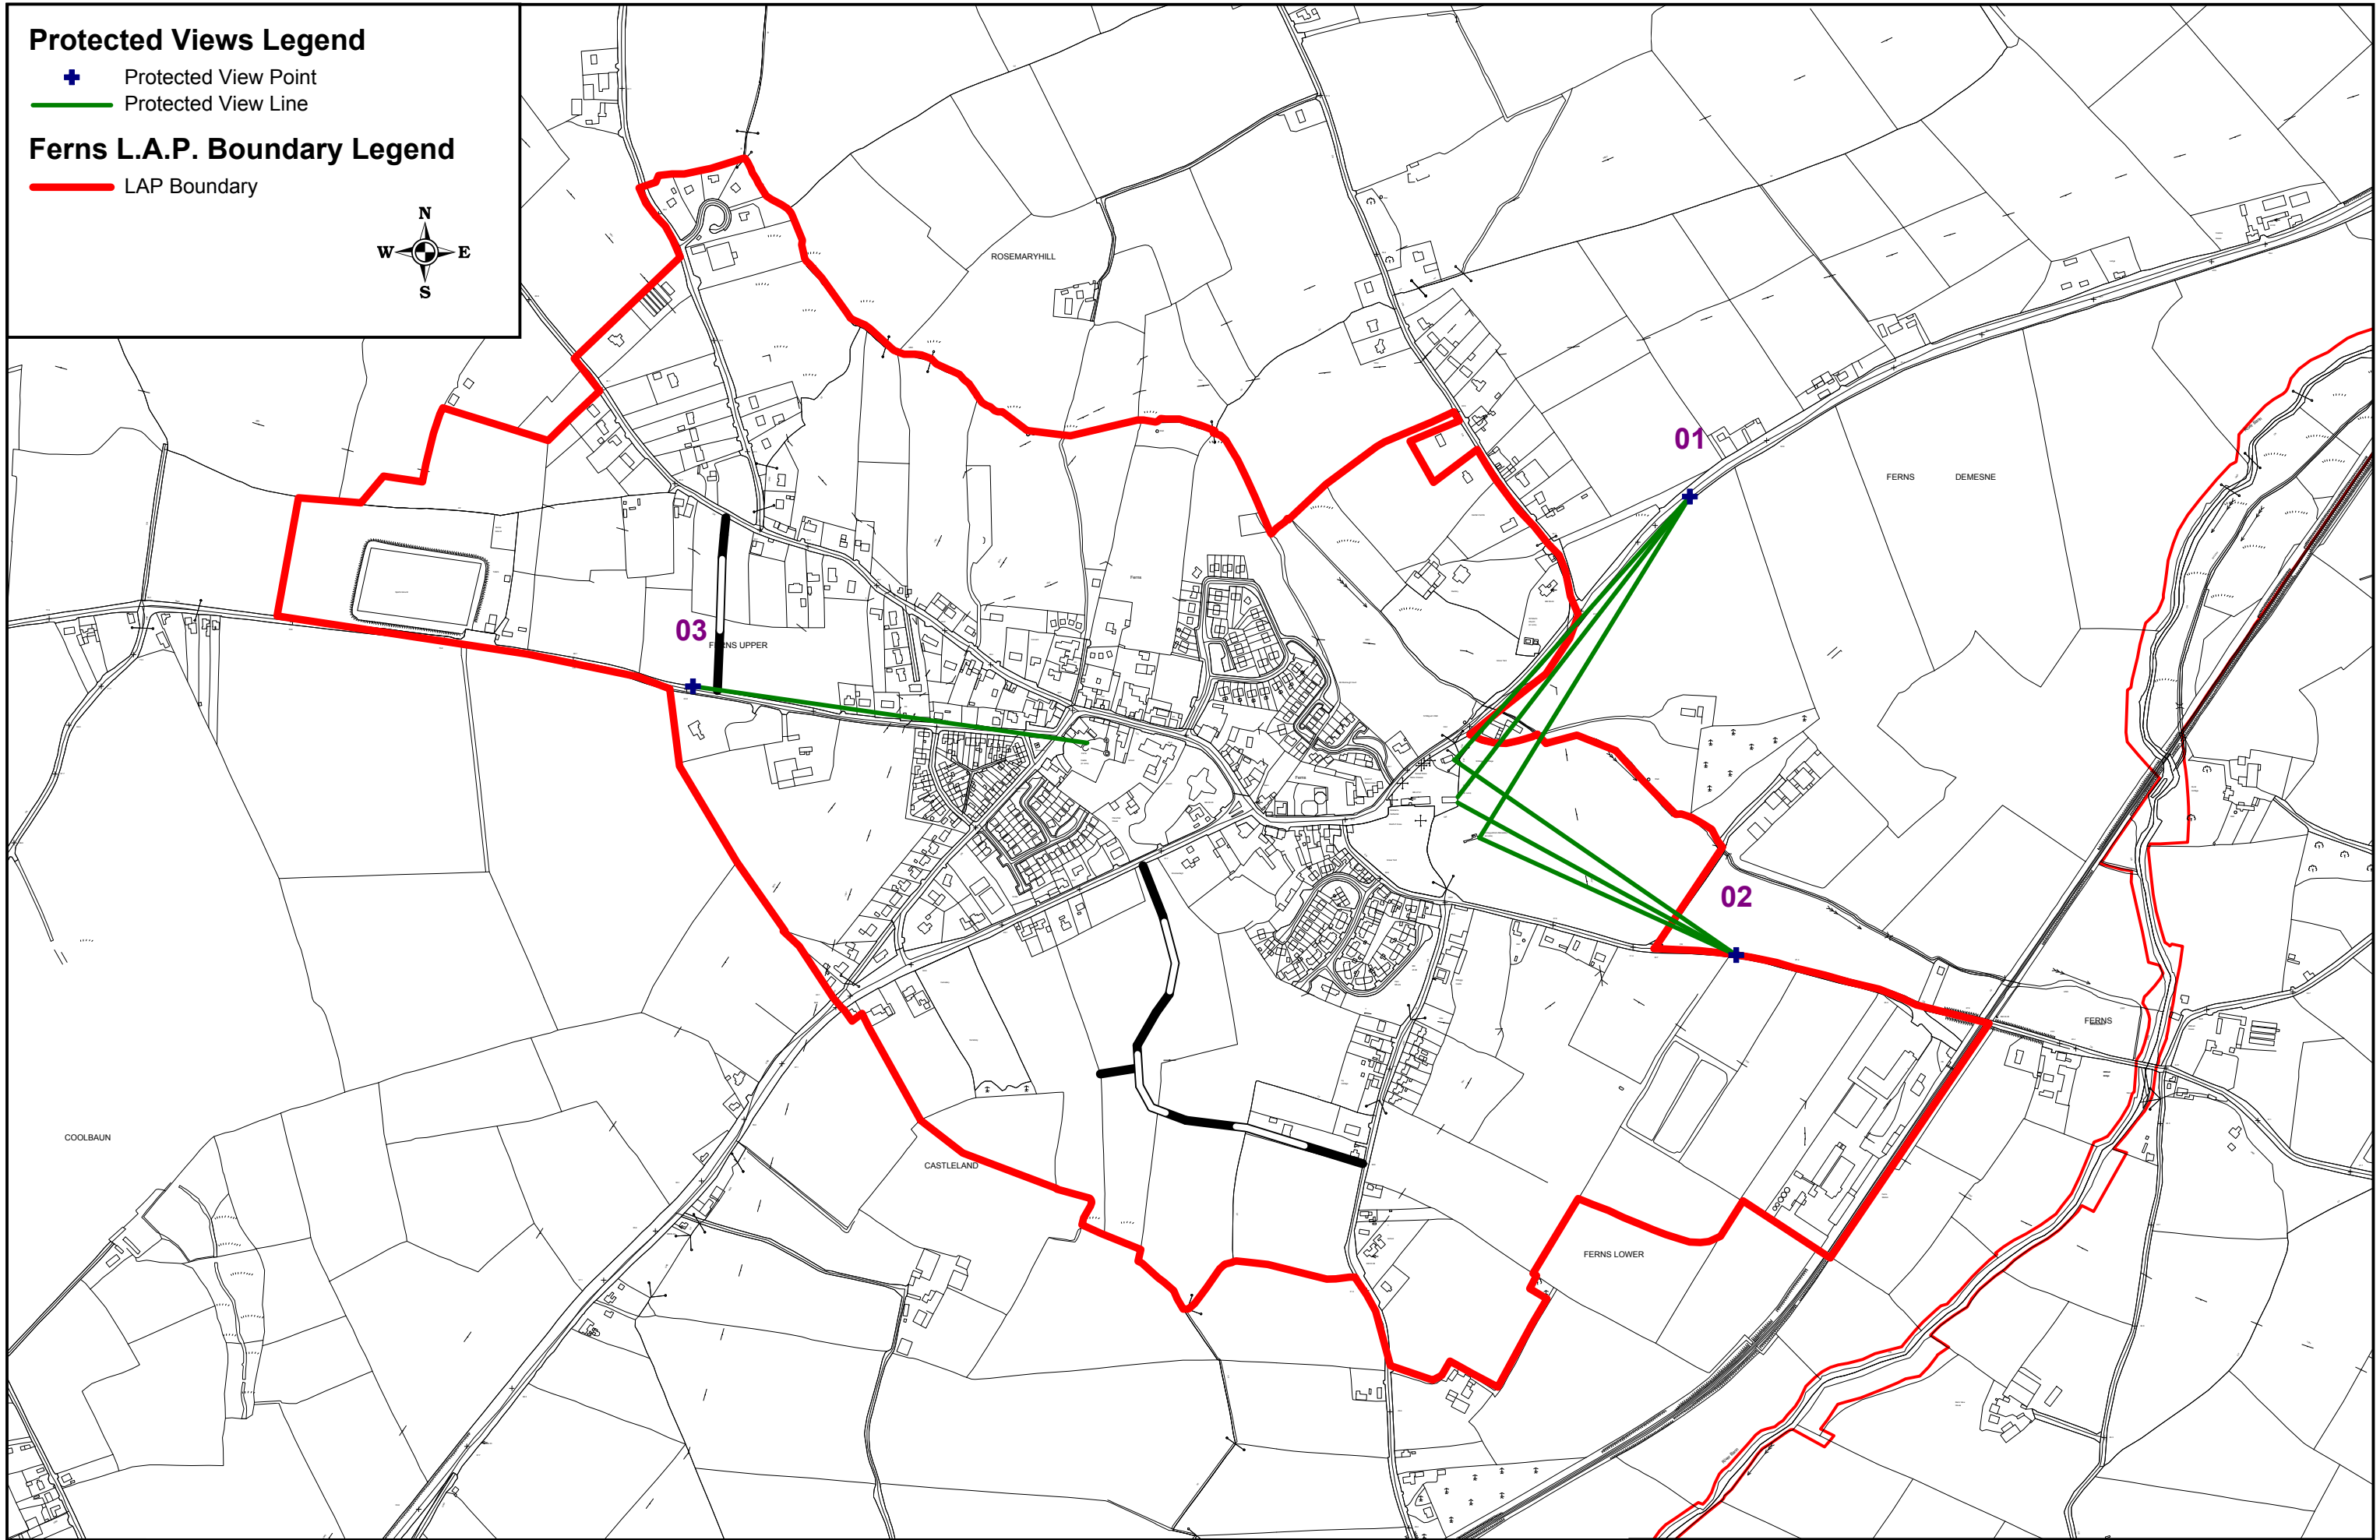

Protected Views Legend

- Protected View Point
- Protected View Line

Ferns L.A.P. Boundary Legend

- LAP Boundary

Ferns Local Area Plan 2009 - 2015

© Ordnance Survey Ireland. All rights reserved. Licence number 2008/10CCMA/Wexford Local Authority

Title: Ferns Protected Views Plan

Drawn by: NK

Checked by: POS

Date: 13.07.2009

Map No: 5