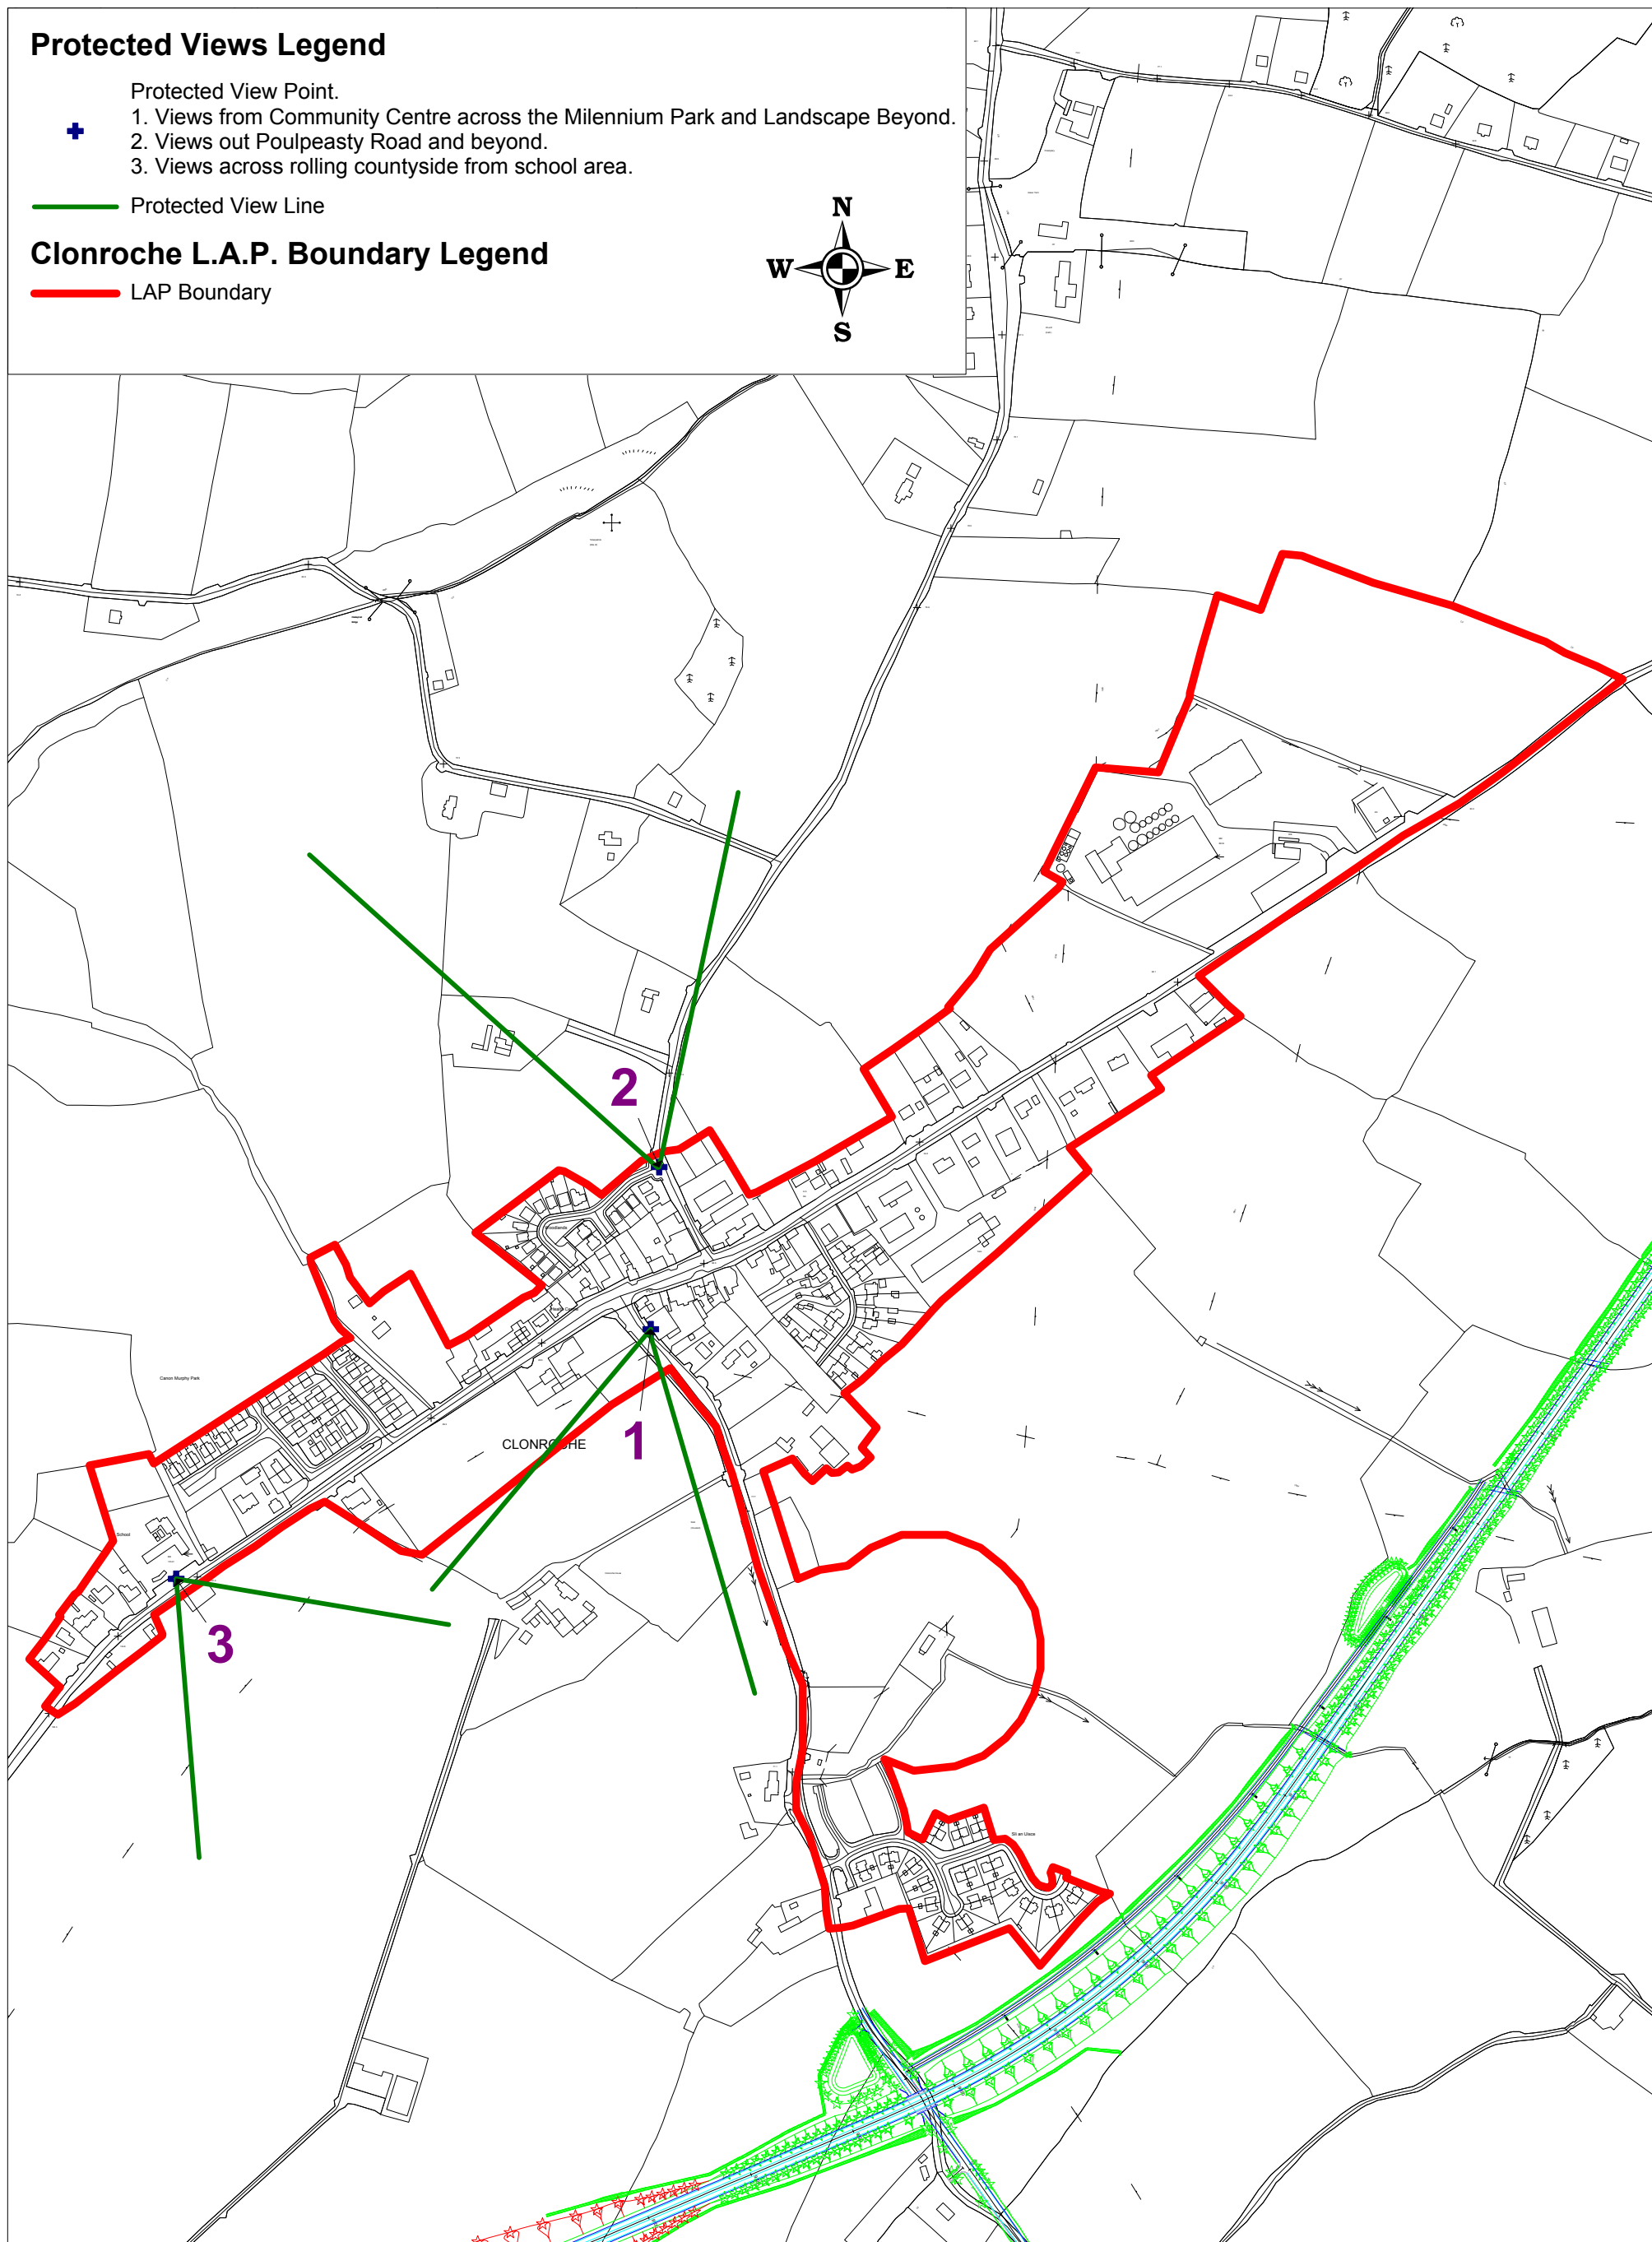

Protected Views Legend

- Protected View Point.
 1. Views from Community Centre across the Millennium Park and Landscape Beyond.
 2. Views out Poulpeasty Road and beyond.
 3. Views across rolling countryside from school area.

Protected View Line

Clonroche L.A.P. Boundary Legend

LAP Boundary

Clonroche Local Area Plan 2009 - 2015

© Ordnance Survey Ireland. All rights reserved. Licence number Wexford CCMA 9802/Wexford County Council

Title: Clonroche Protected Views Plan

Drawn by: NK

Checked by: MD

Date: 12.10.2009

Map No: 3