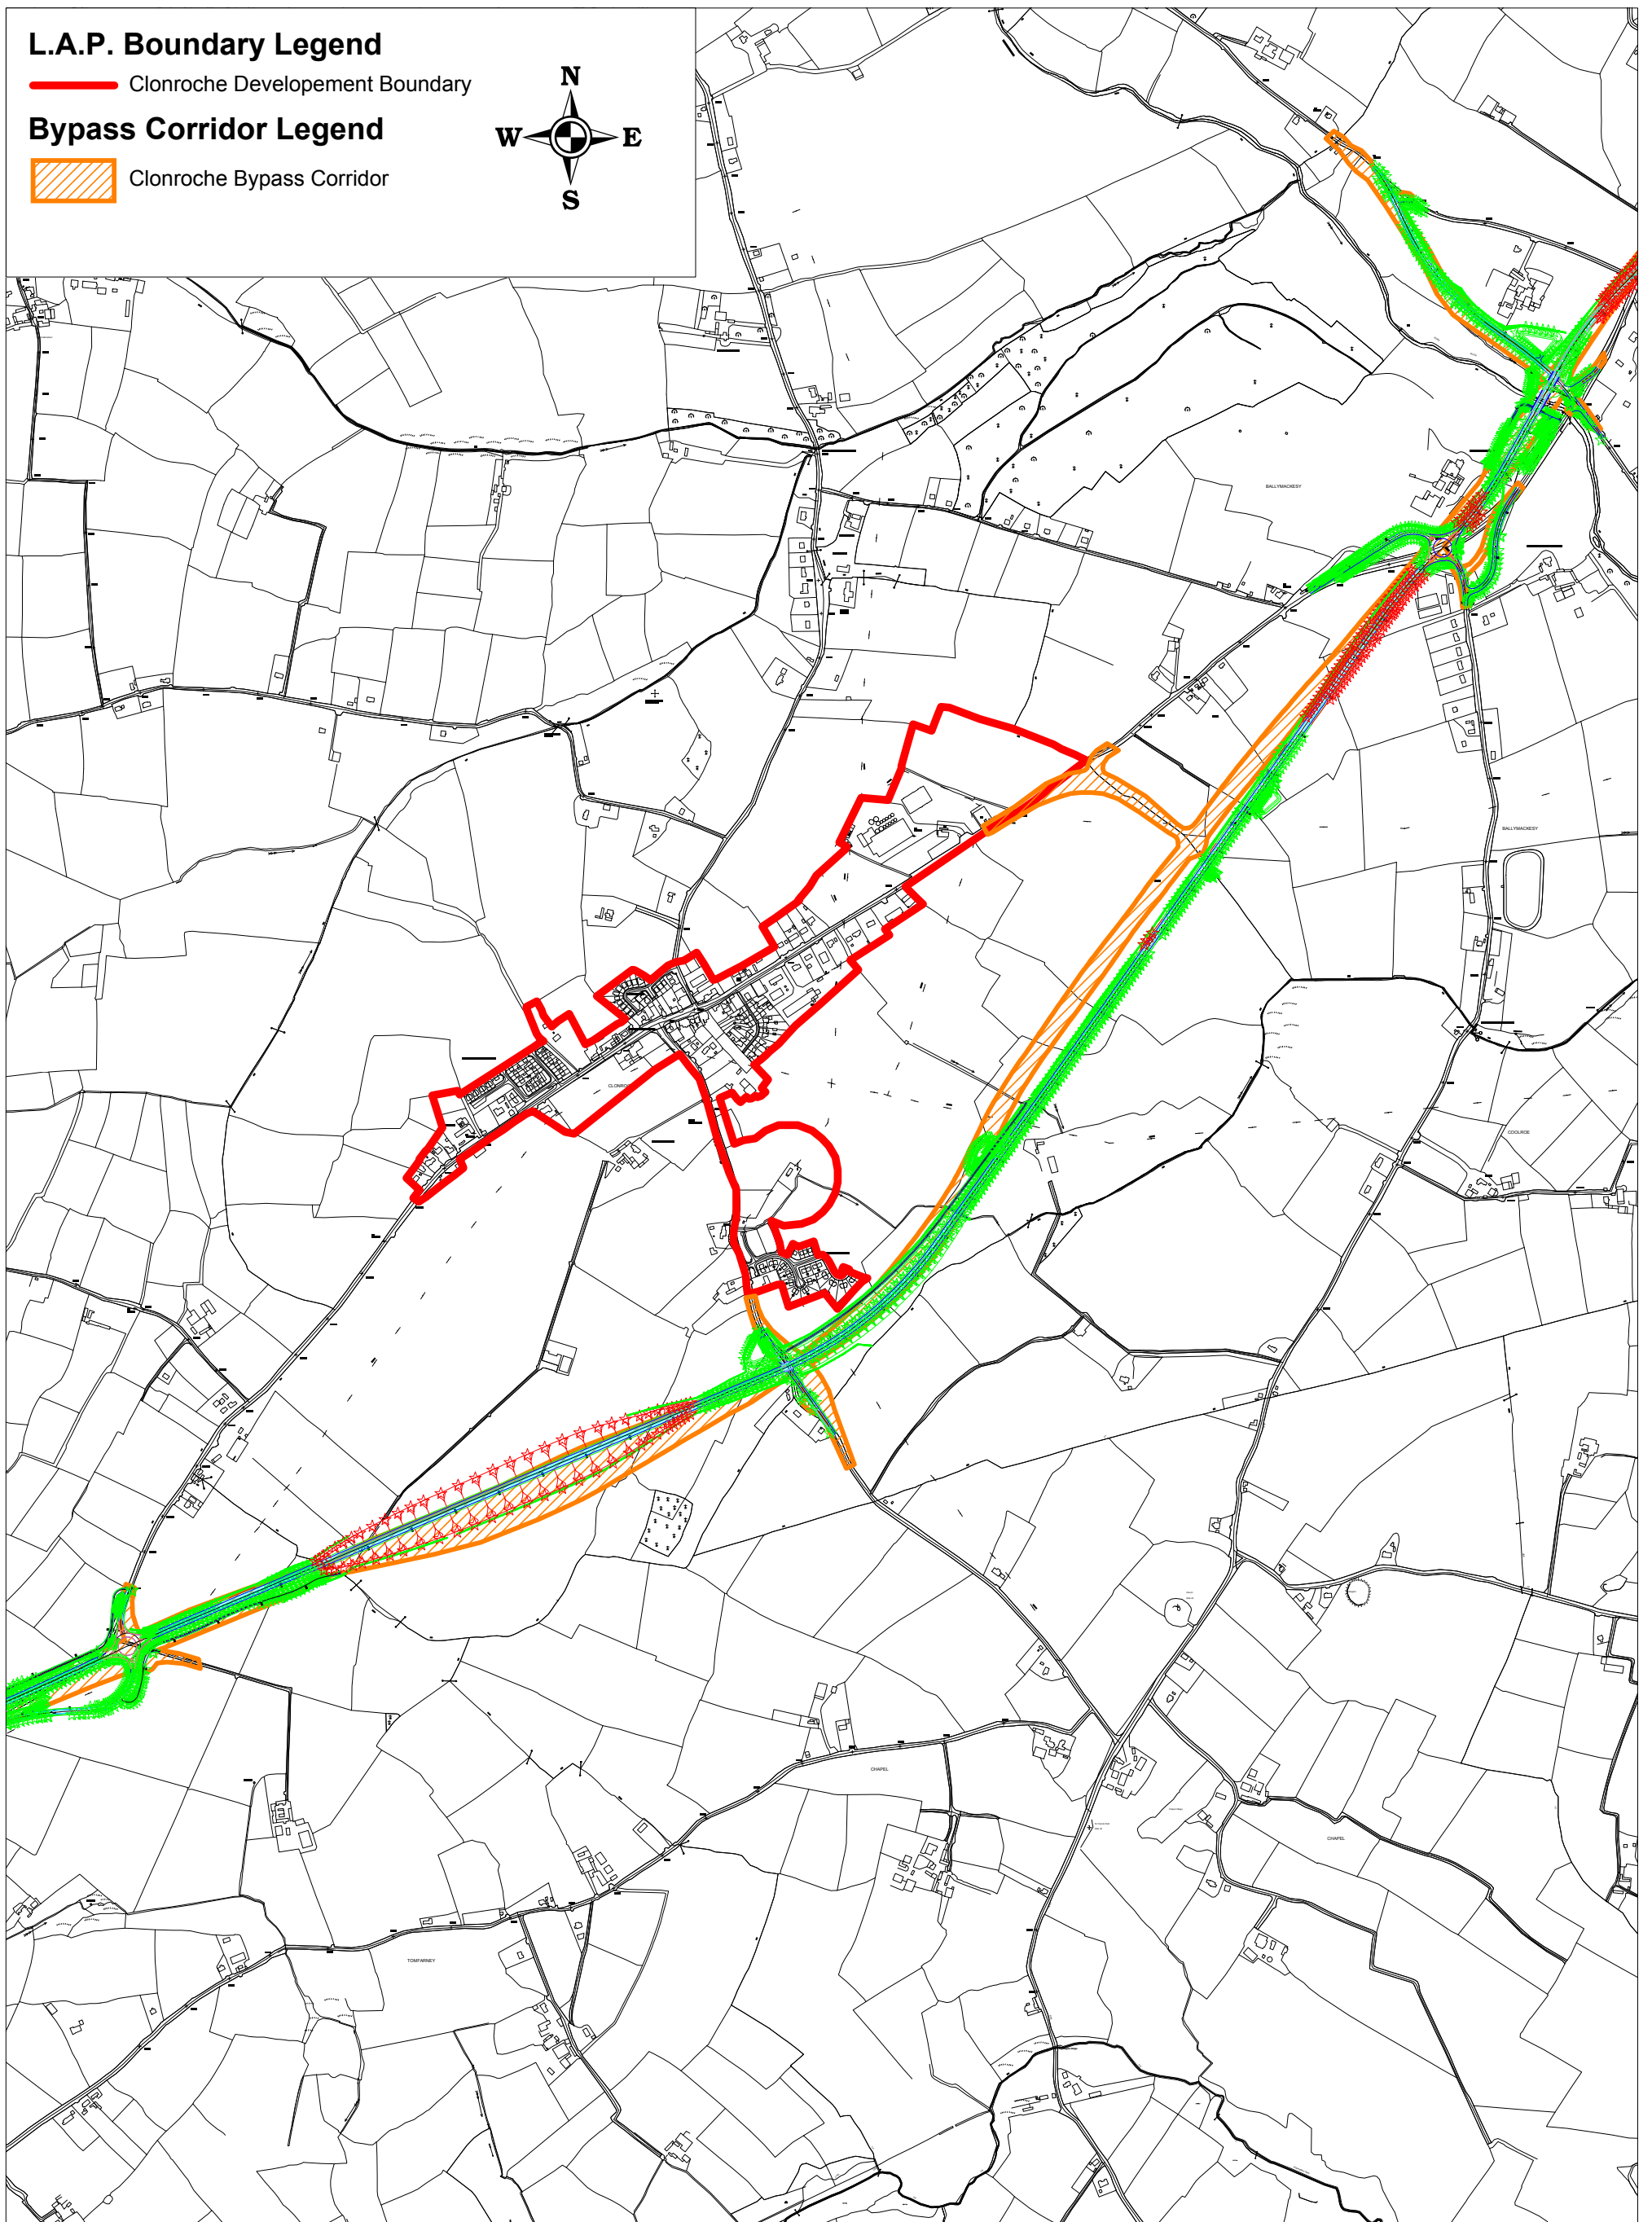

**L.A.P. Boundary Legend**

— Clonroche Development Boundary

**Bypass Corridor Legend**

▨ Clonroche Bypass Corridor

**Clonroche Local Area Plan 2009 - 2015**

© Ordnance Survey Ireland. All rights reserved. Licence number Wexford CCMA 9802/Wexford County Council

**Title: Clonroche Bypass Plan**

Drawn by: NK

Checked by: MD

Date: 12.10.2009

Map No: 4