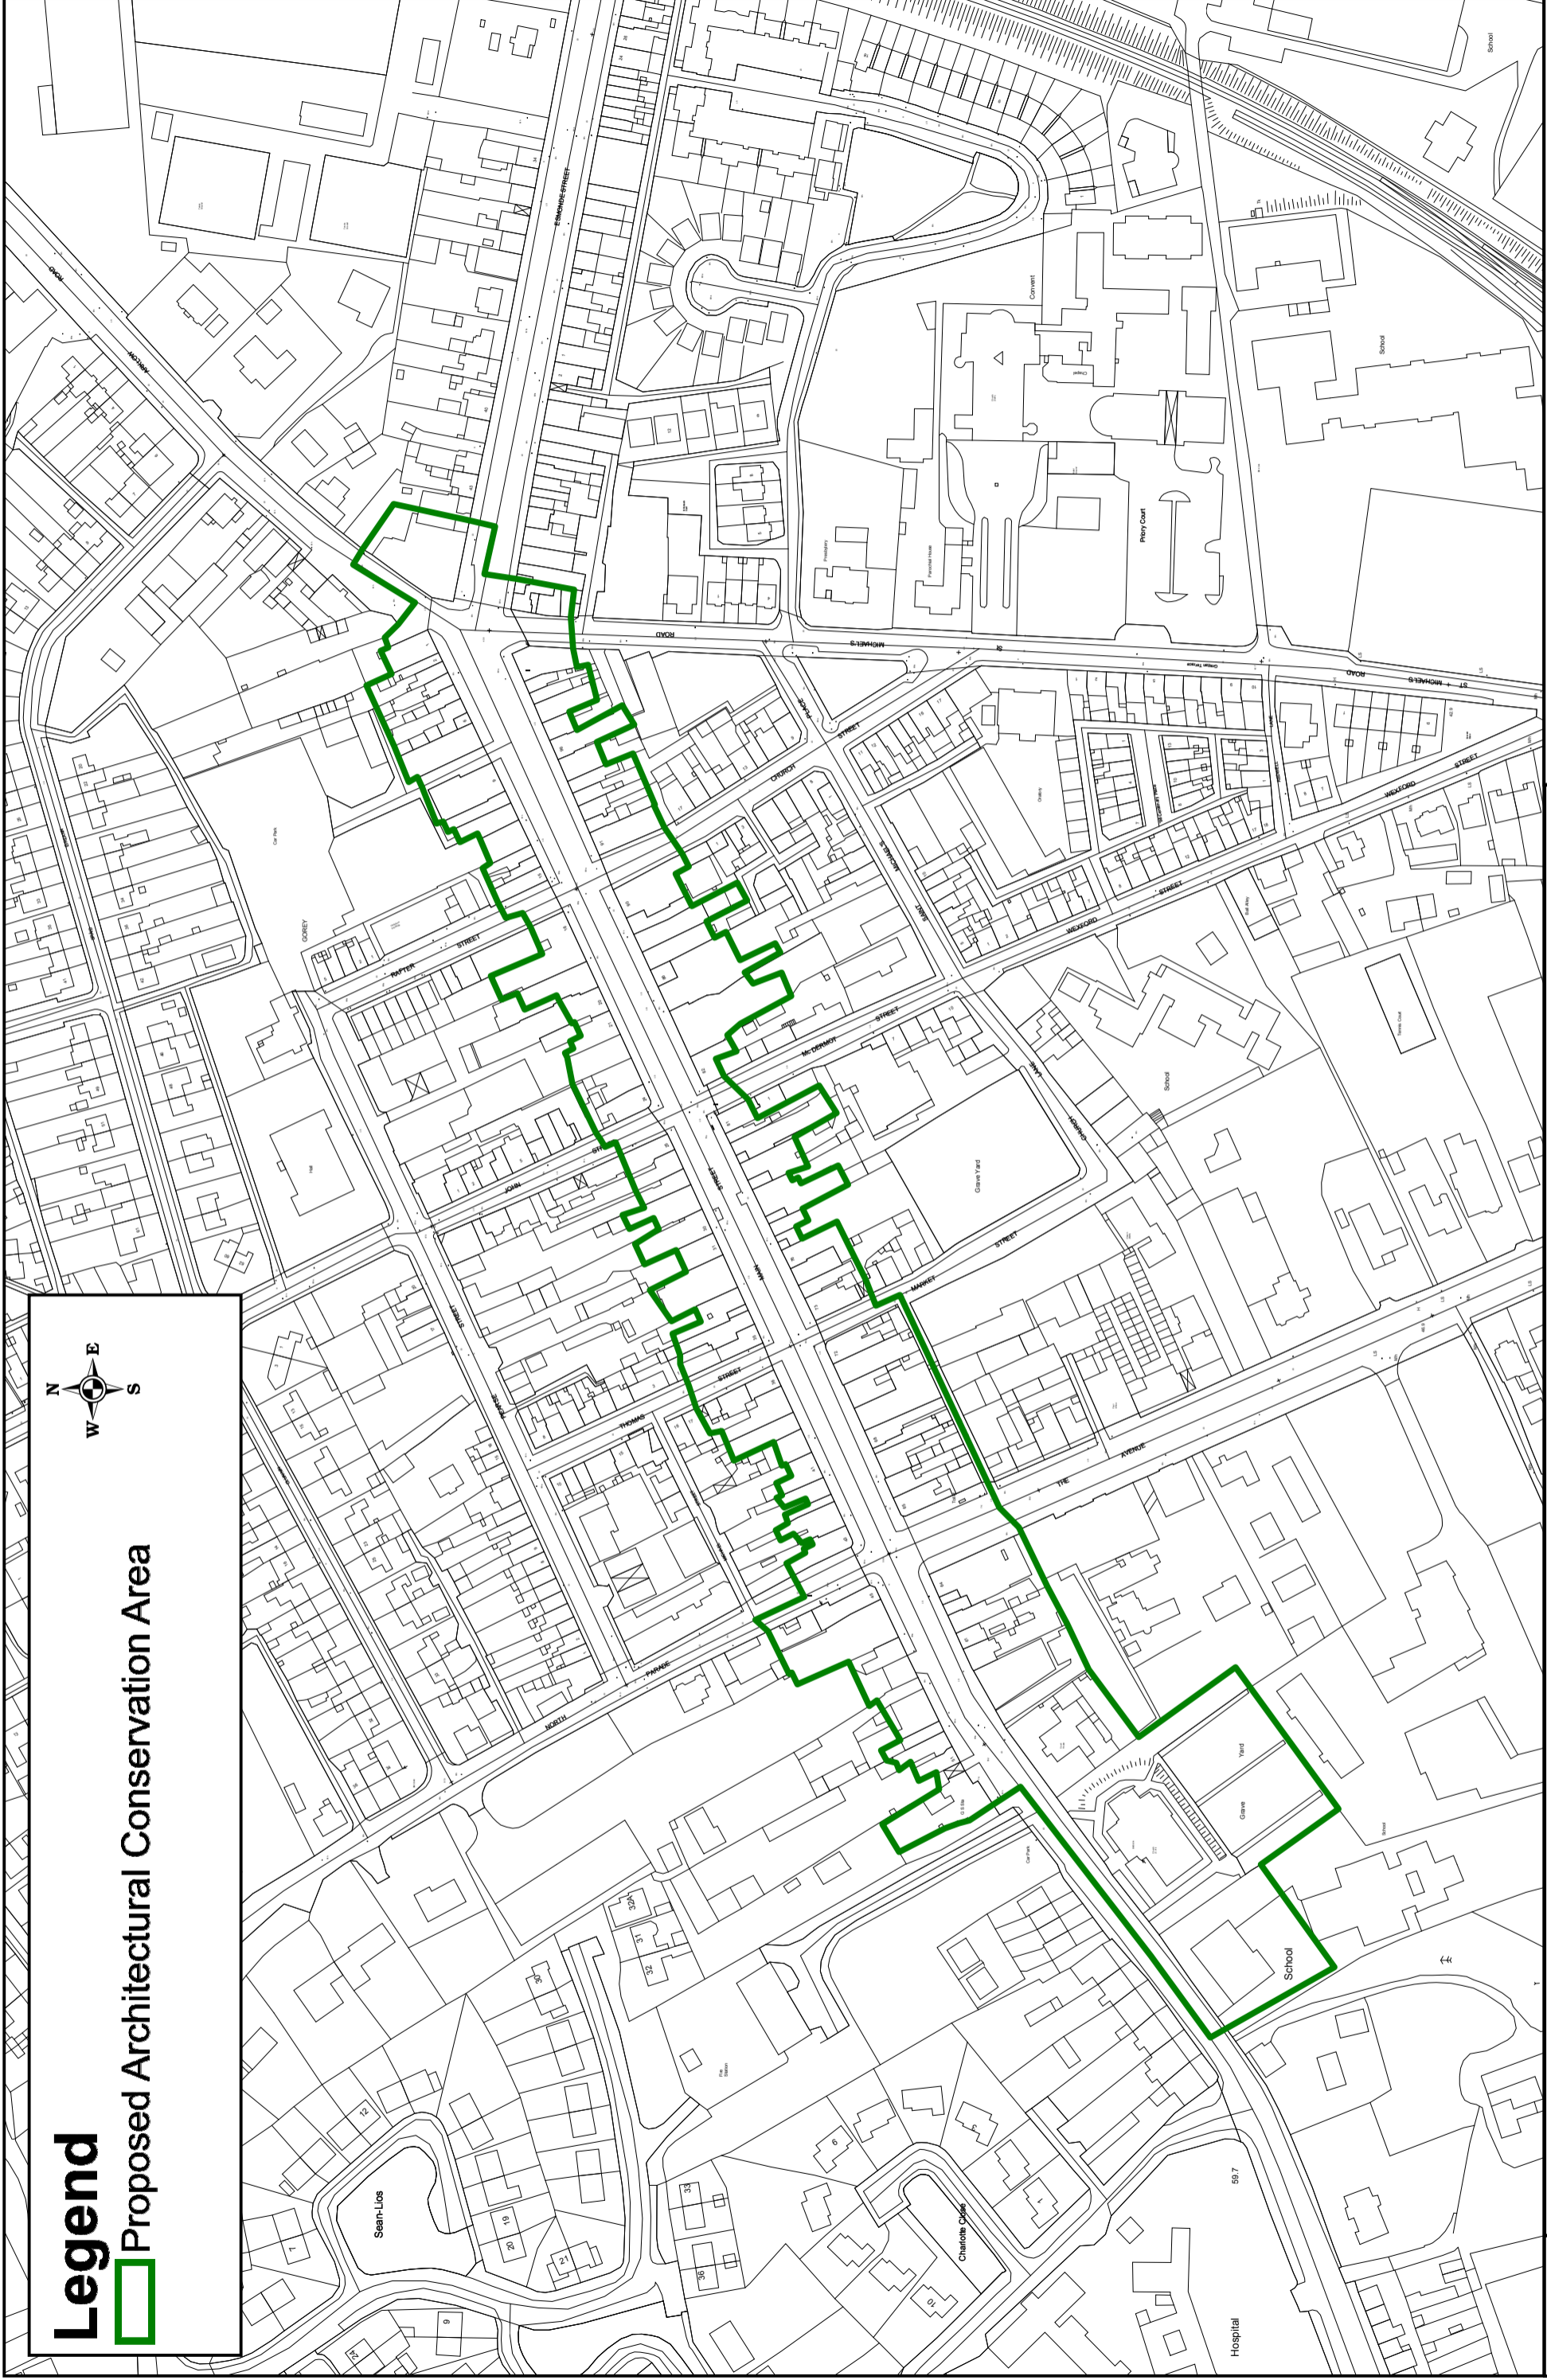

Legend

 Proposed Architectural Conservation Area

Draft Gorey Town & Environs Local Area Plan 2017-2023

Title: Proposed Architectural Conservation Area

Drawn by: NK

Checked by: ML

© Ordnance Survey Ireland. All rights reserved. Licence number 2009/34/CCMA/Wexford Local Authority

Date: 12.09.2016

Map No: 8