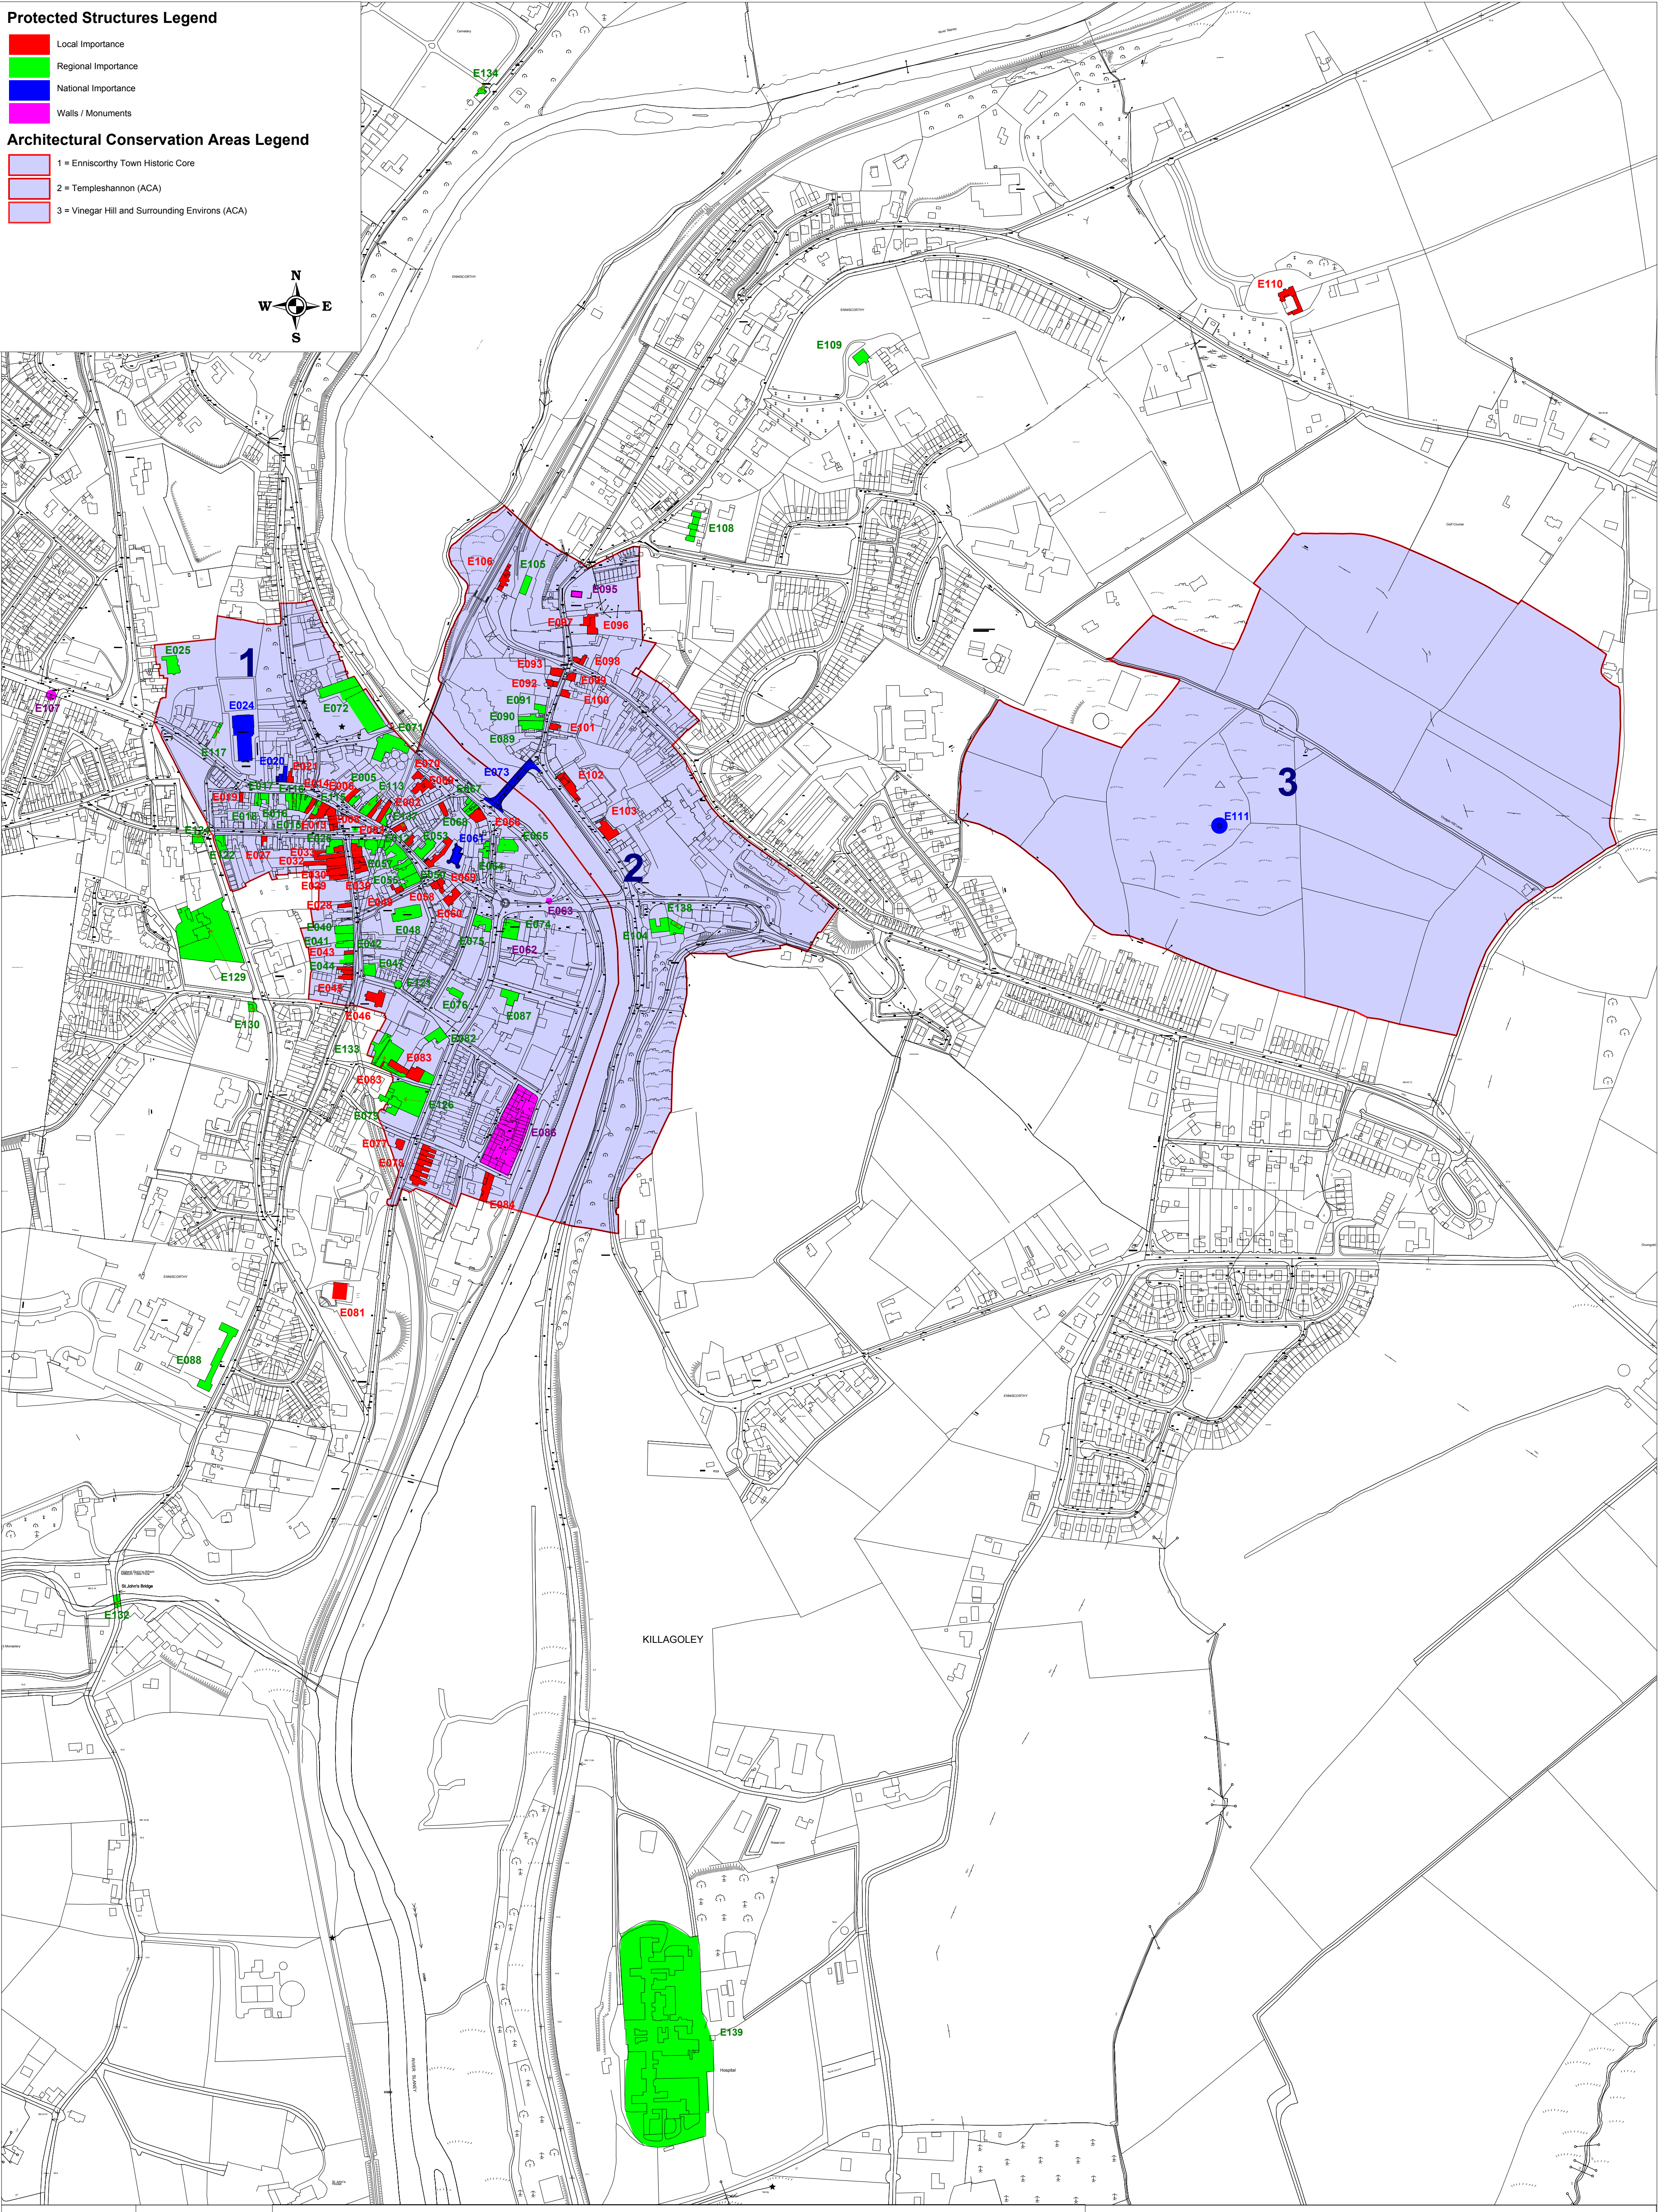

Protected Structures Legend

- Local Importance
- Regional Importance
- National Importance
- Walls / Monuments

Architectural Conservation Areas Legend

- 1 = Enniscorthy Town Historic Core
- 2 = Templeshannon (ACA)
- 3 = Vinegar Hill and Surrounding Environs (ACA)

Enniscorthy Town and Environs Development Plan 2008 - 2014

Title:
Protected Structures & Architectural Conservation Areas

Drawn by: NK

Checked by: NC

Date: 14.04.2008

Map No: 11

© Ordnance Survey Ireland. All rights reserved. Licence number Wexford CCMA 9802/Wexford County Council