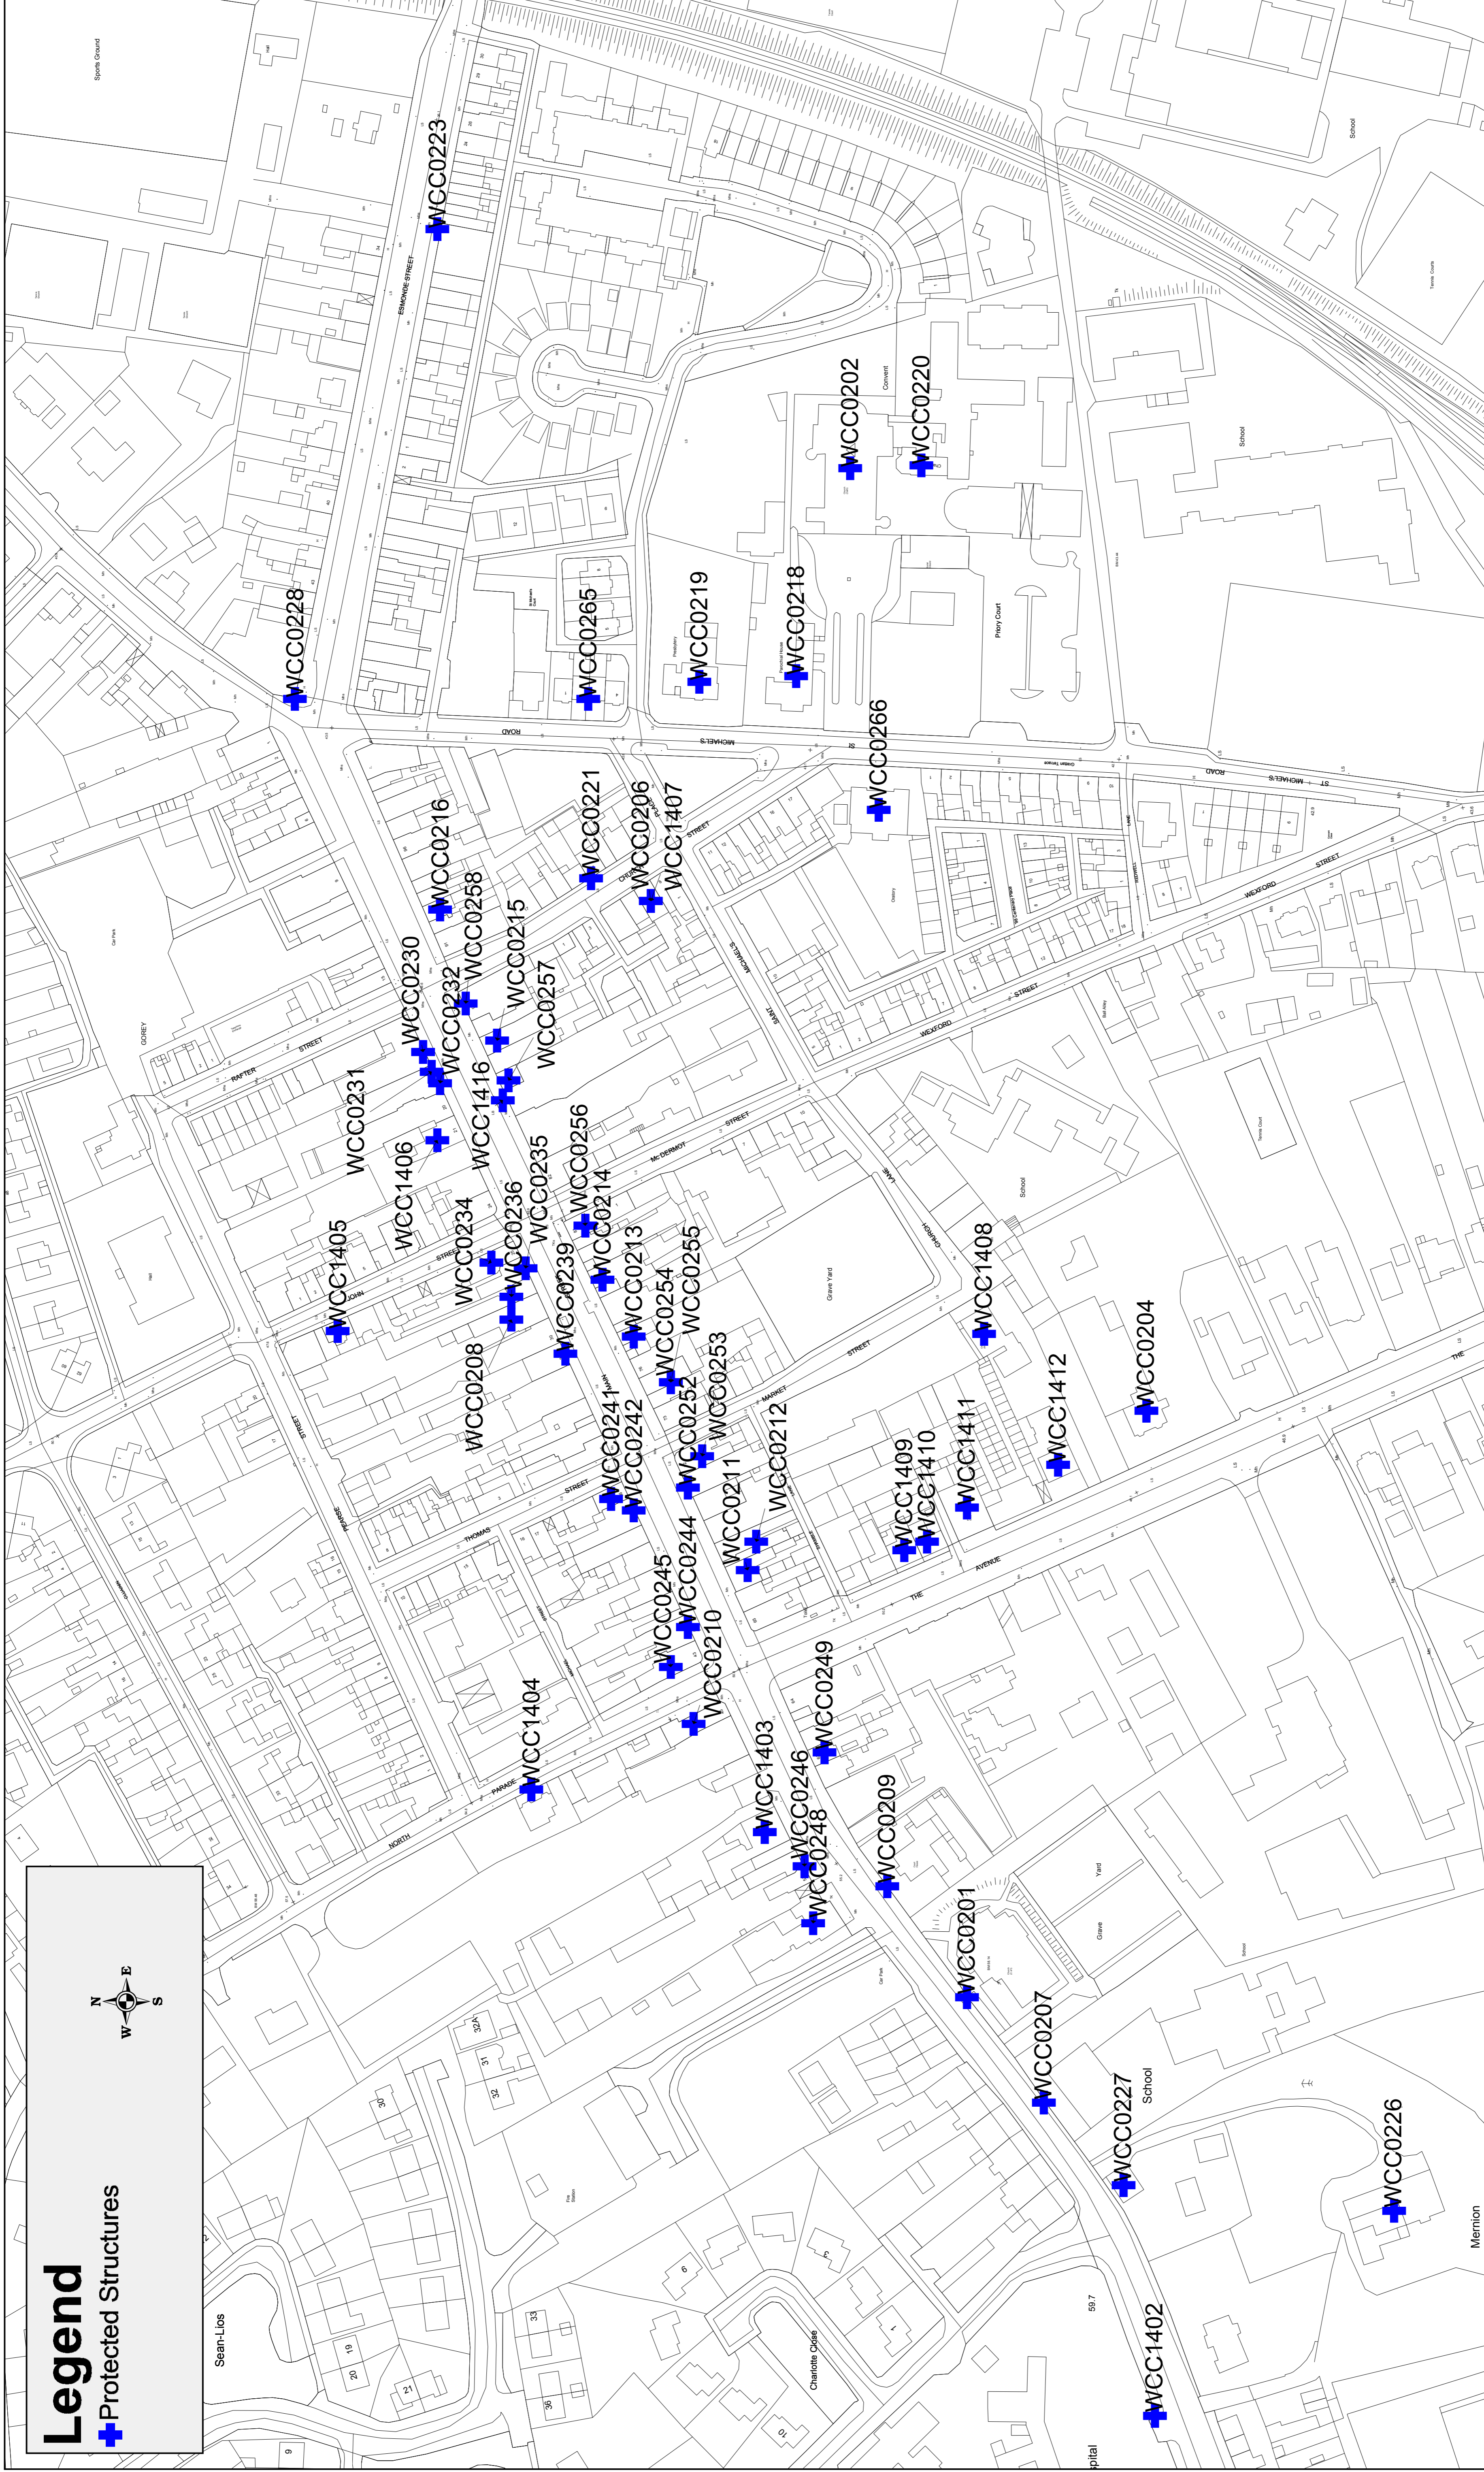

Legend

Protected Structures

Gorey Town & Environs Local Area Plan 2017-2023

Title: Protected Structures

Drawn by: NK

Checked by: ML

Date: 11.04.2017

Map No: 7b