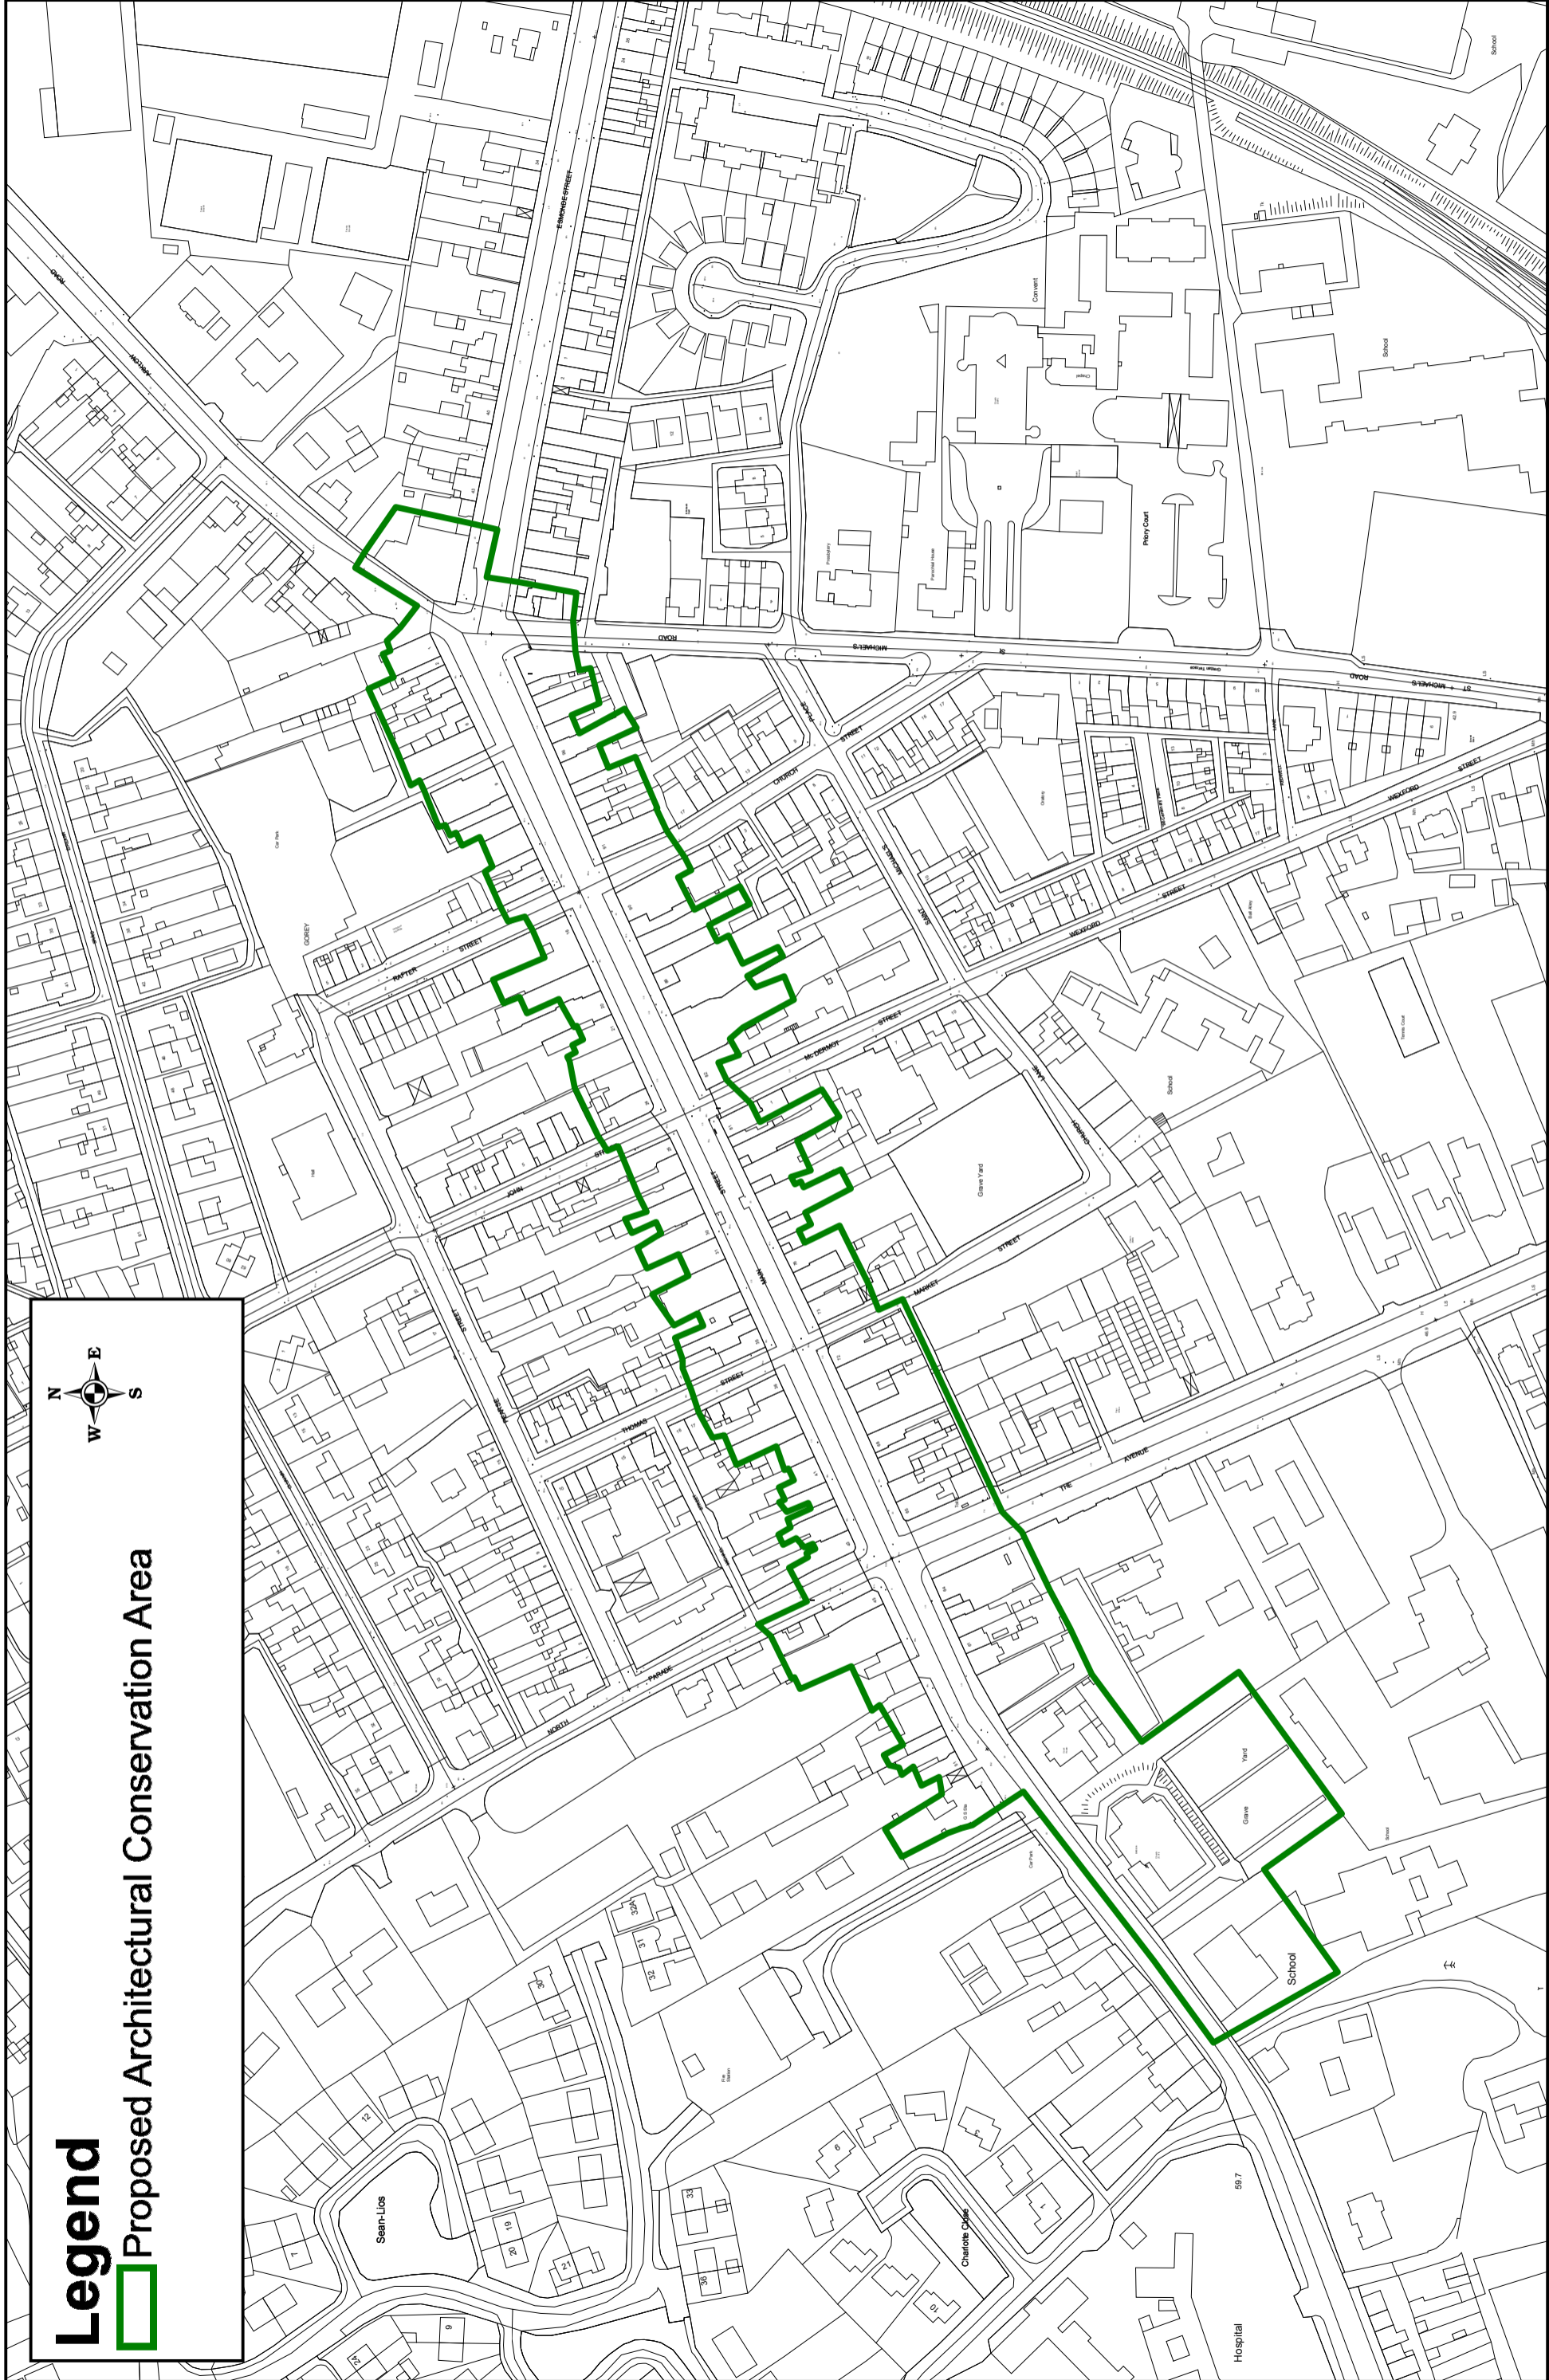

# Legend

 Proposed Architectural Conservation Area

## Gorey Town & Environs Local Area Plan 2017-2023

Title: Proposed Architectural Conservation Area

Drawn by: NK

Checked by: ML

© Ordnance Survey Ireland. All rights reserved. Licence number 2009/34/CCMA/Wexford Local Authority

Date: 11.04.2017

Map No: 8