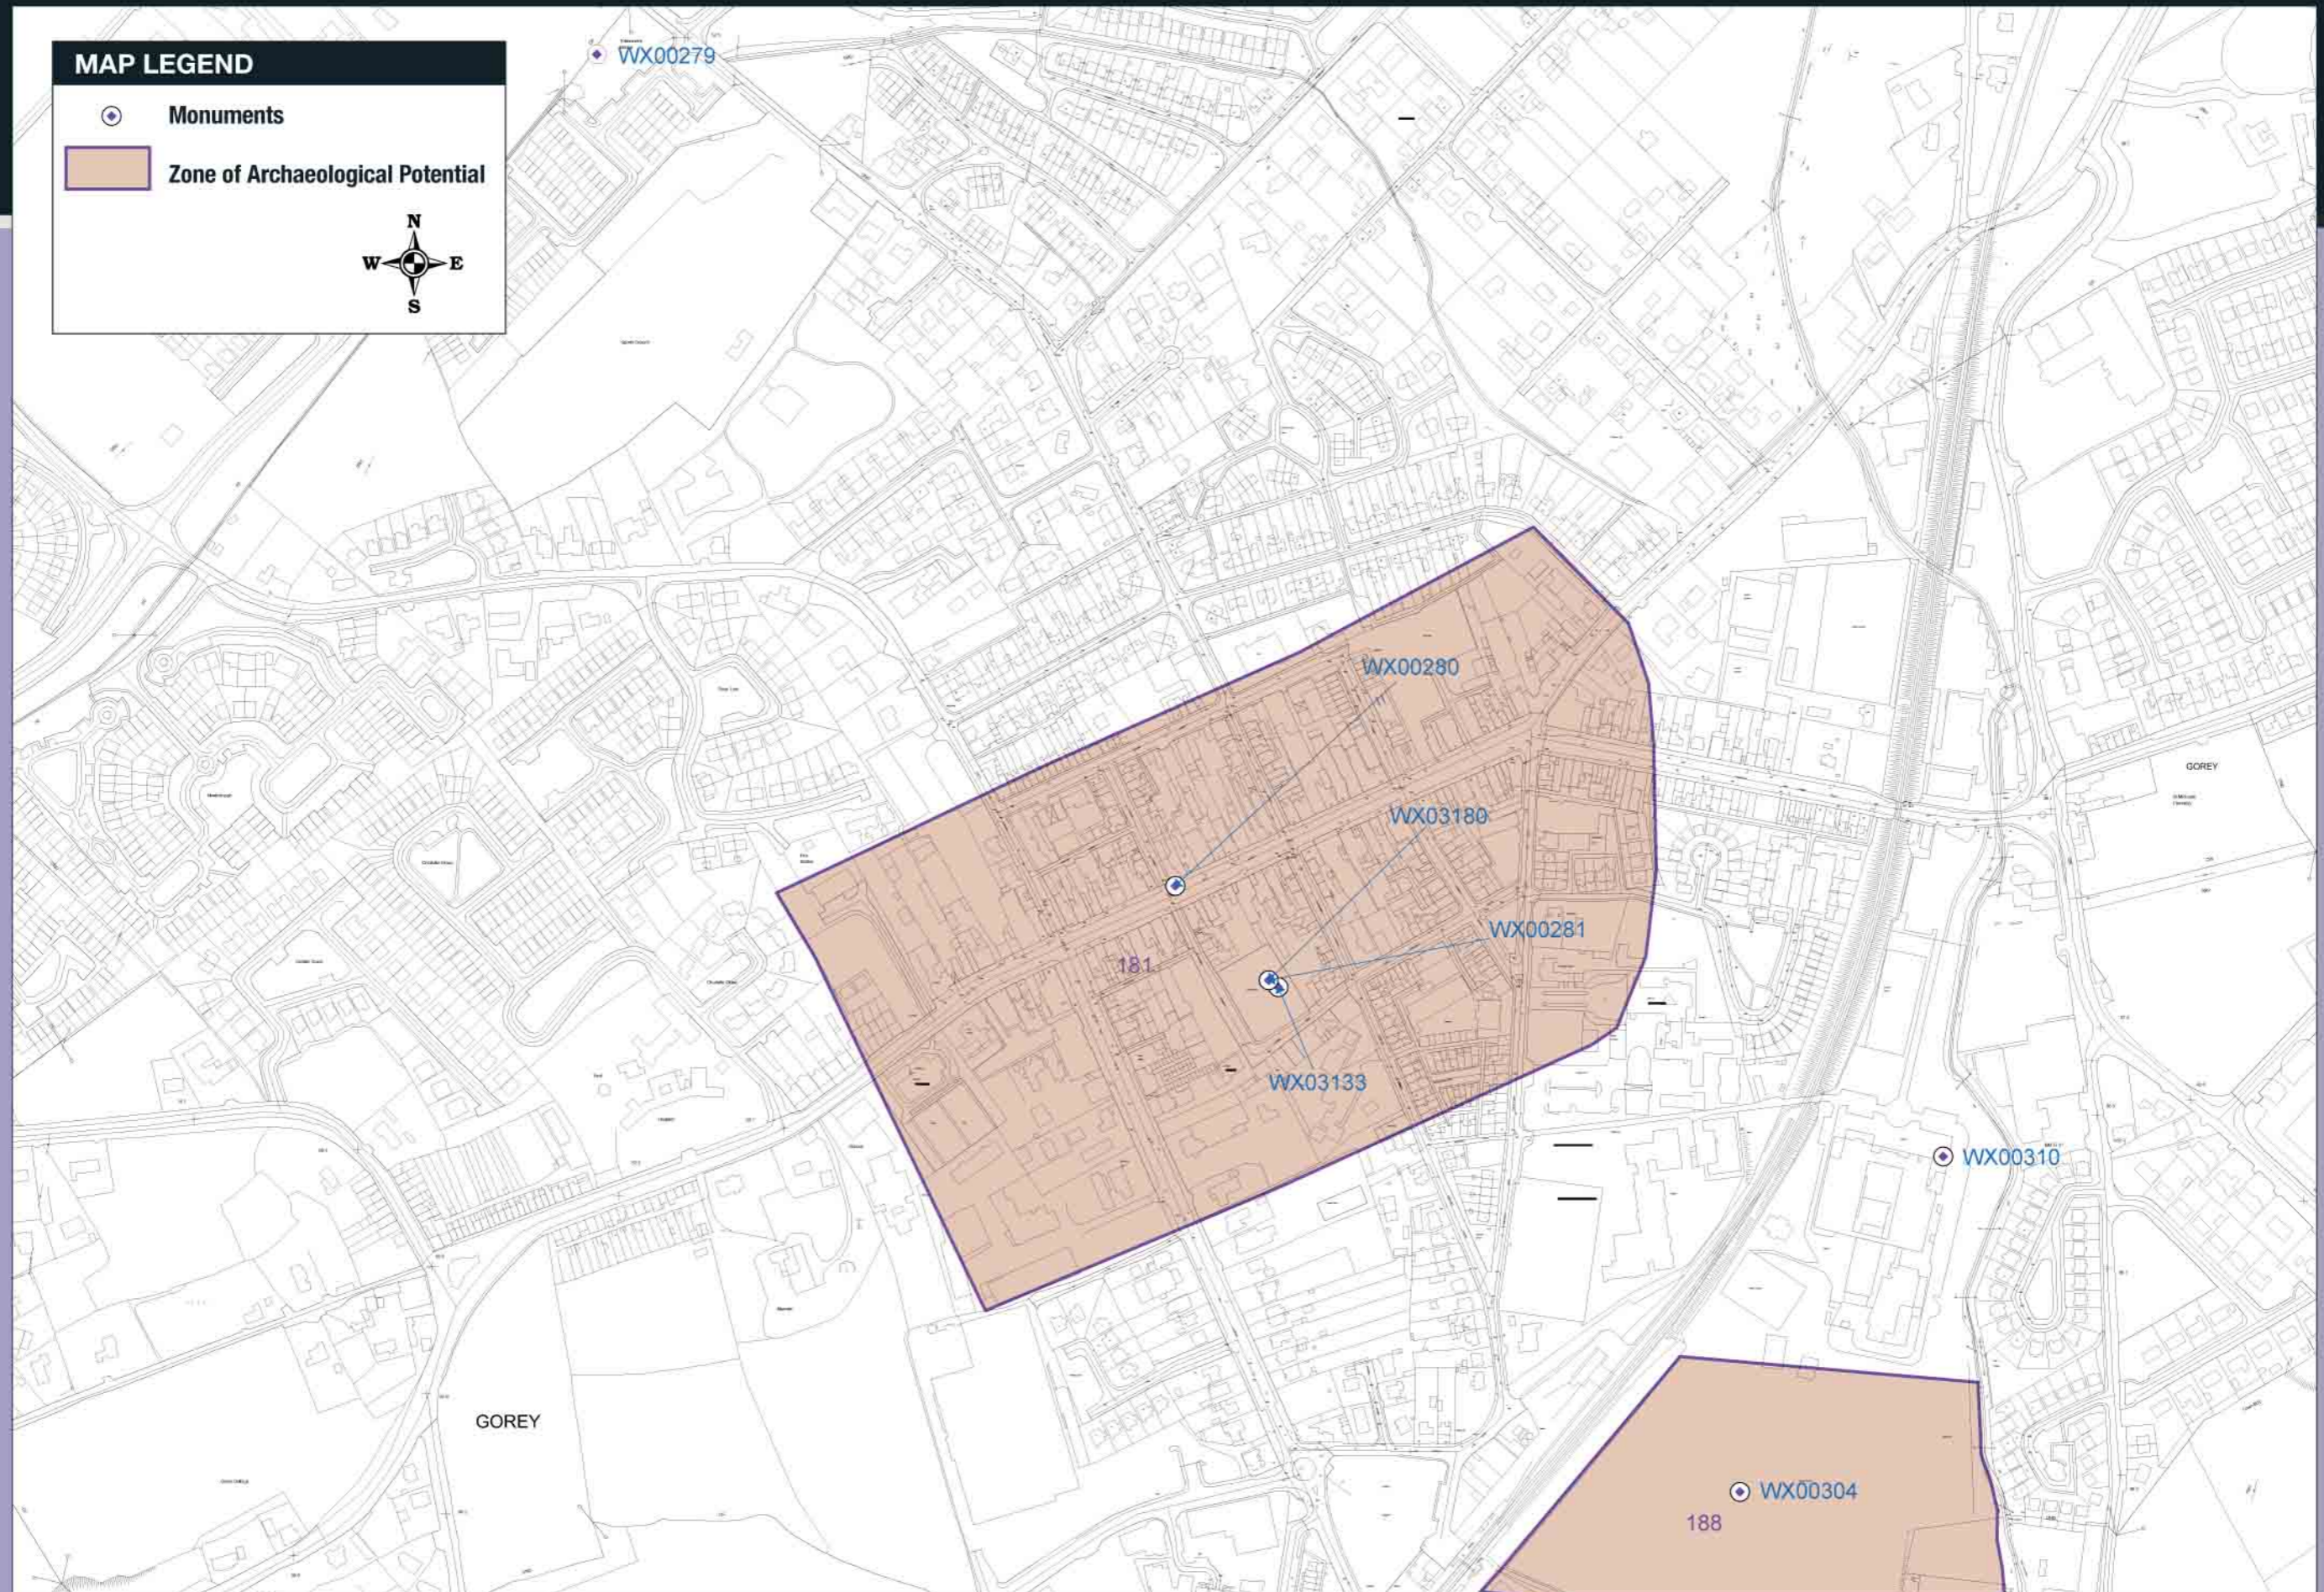

MAP LEGEND

- Monuments
- Zone of Archaeological Potential

Gorey Town & Environs Local Area Plan 2010

© Ordnance Survey Ireland. All rights reserved. Licence number 2009/34/CCMA/Wexford Local Authority

TITLE
Zone of Archaeological Interest

MAP NO.
14