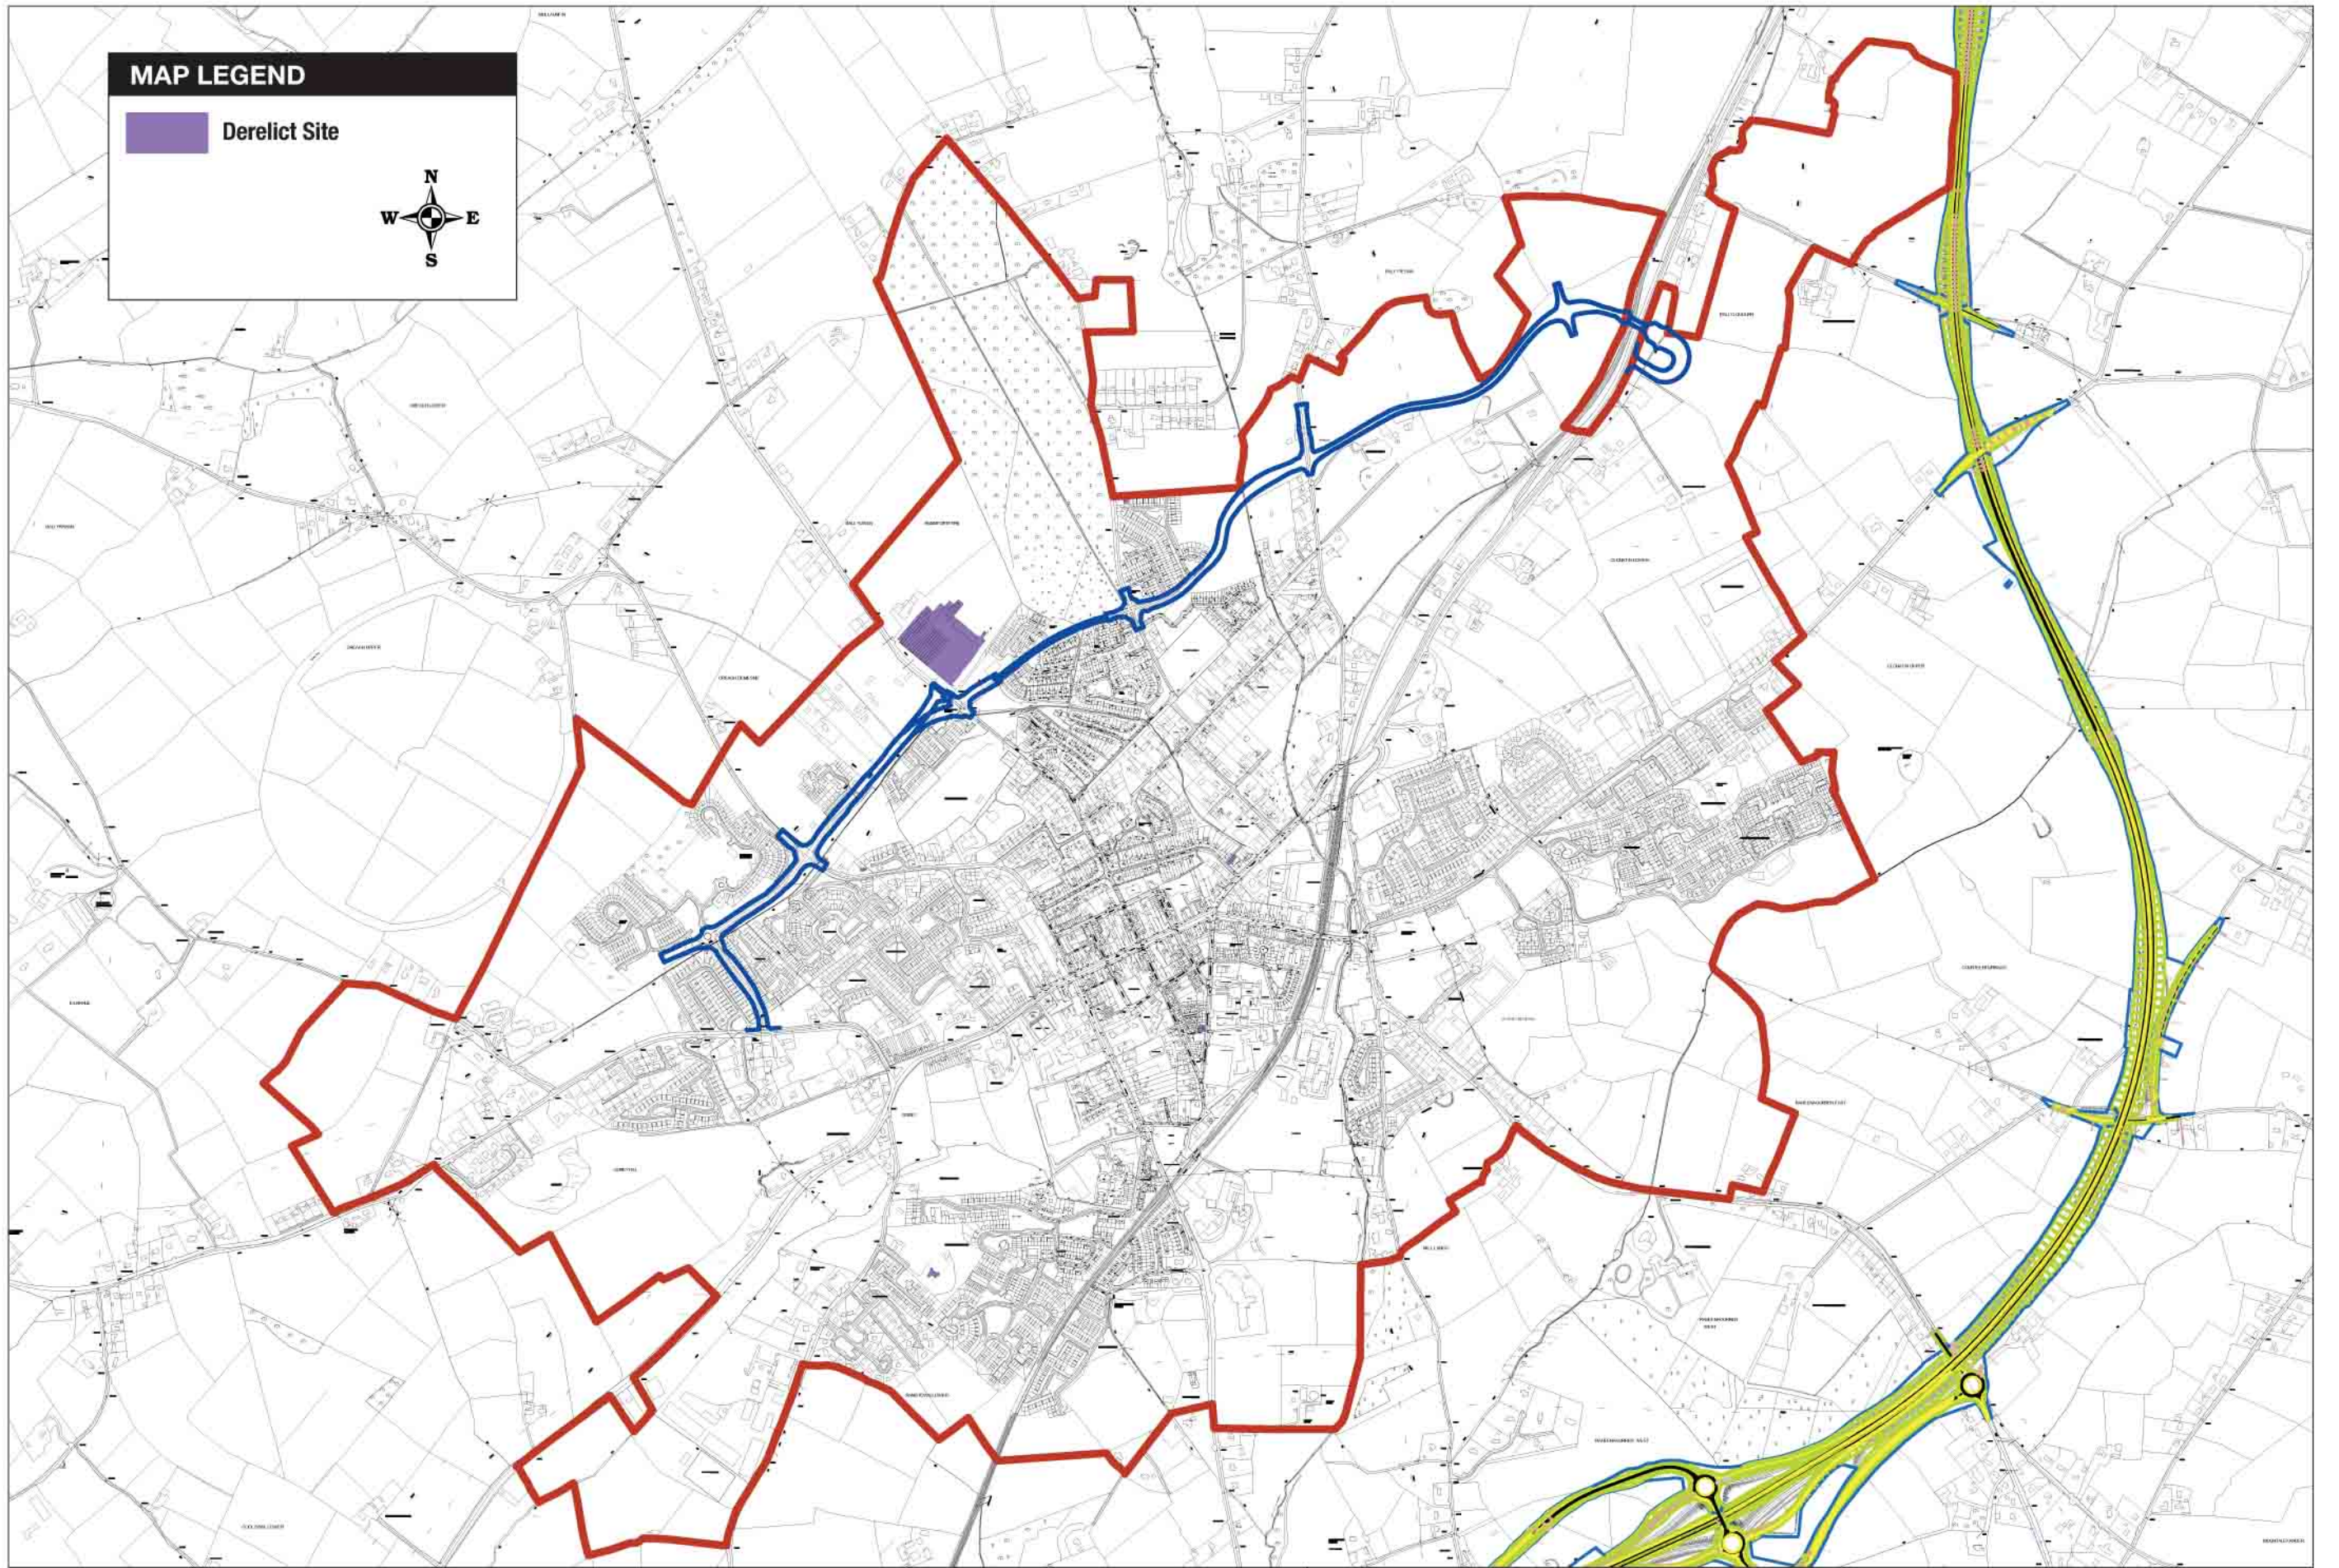

MAP LEGEND

 Derelict Site

Gorey Town & Environs Local Area Plan 2010

© Ordnance Survey Ireland. All rights reserved. Licence number 2009/34/CCMA/Wexford Local Authority

TITLE
Derelict Sites

MAP NO.
15