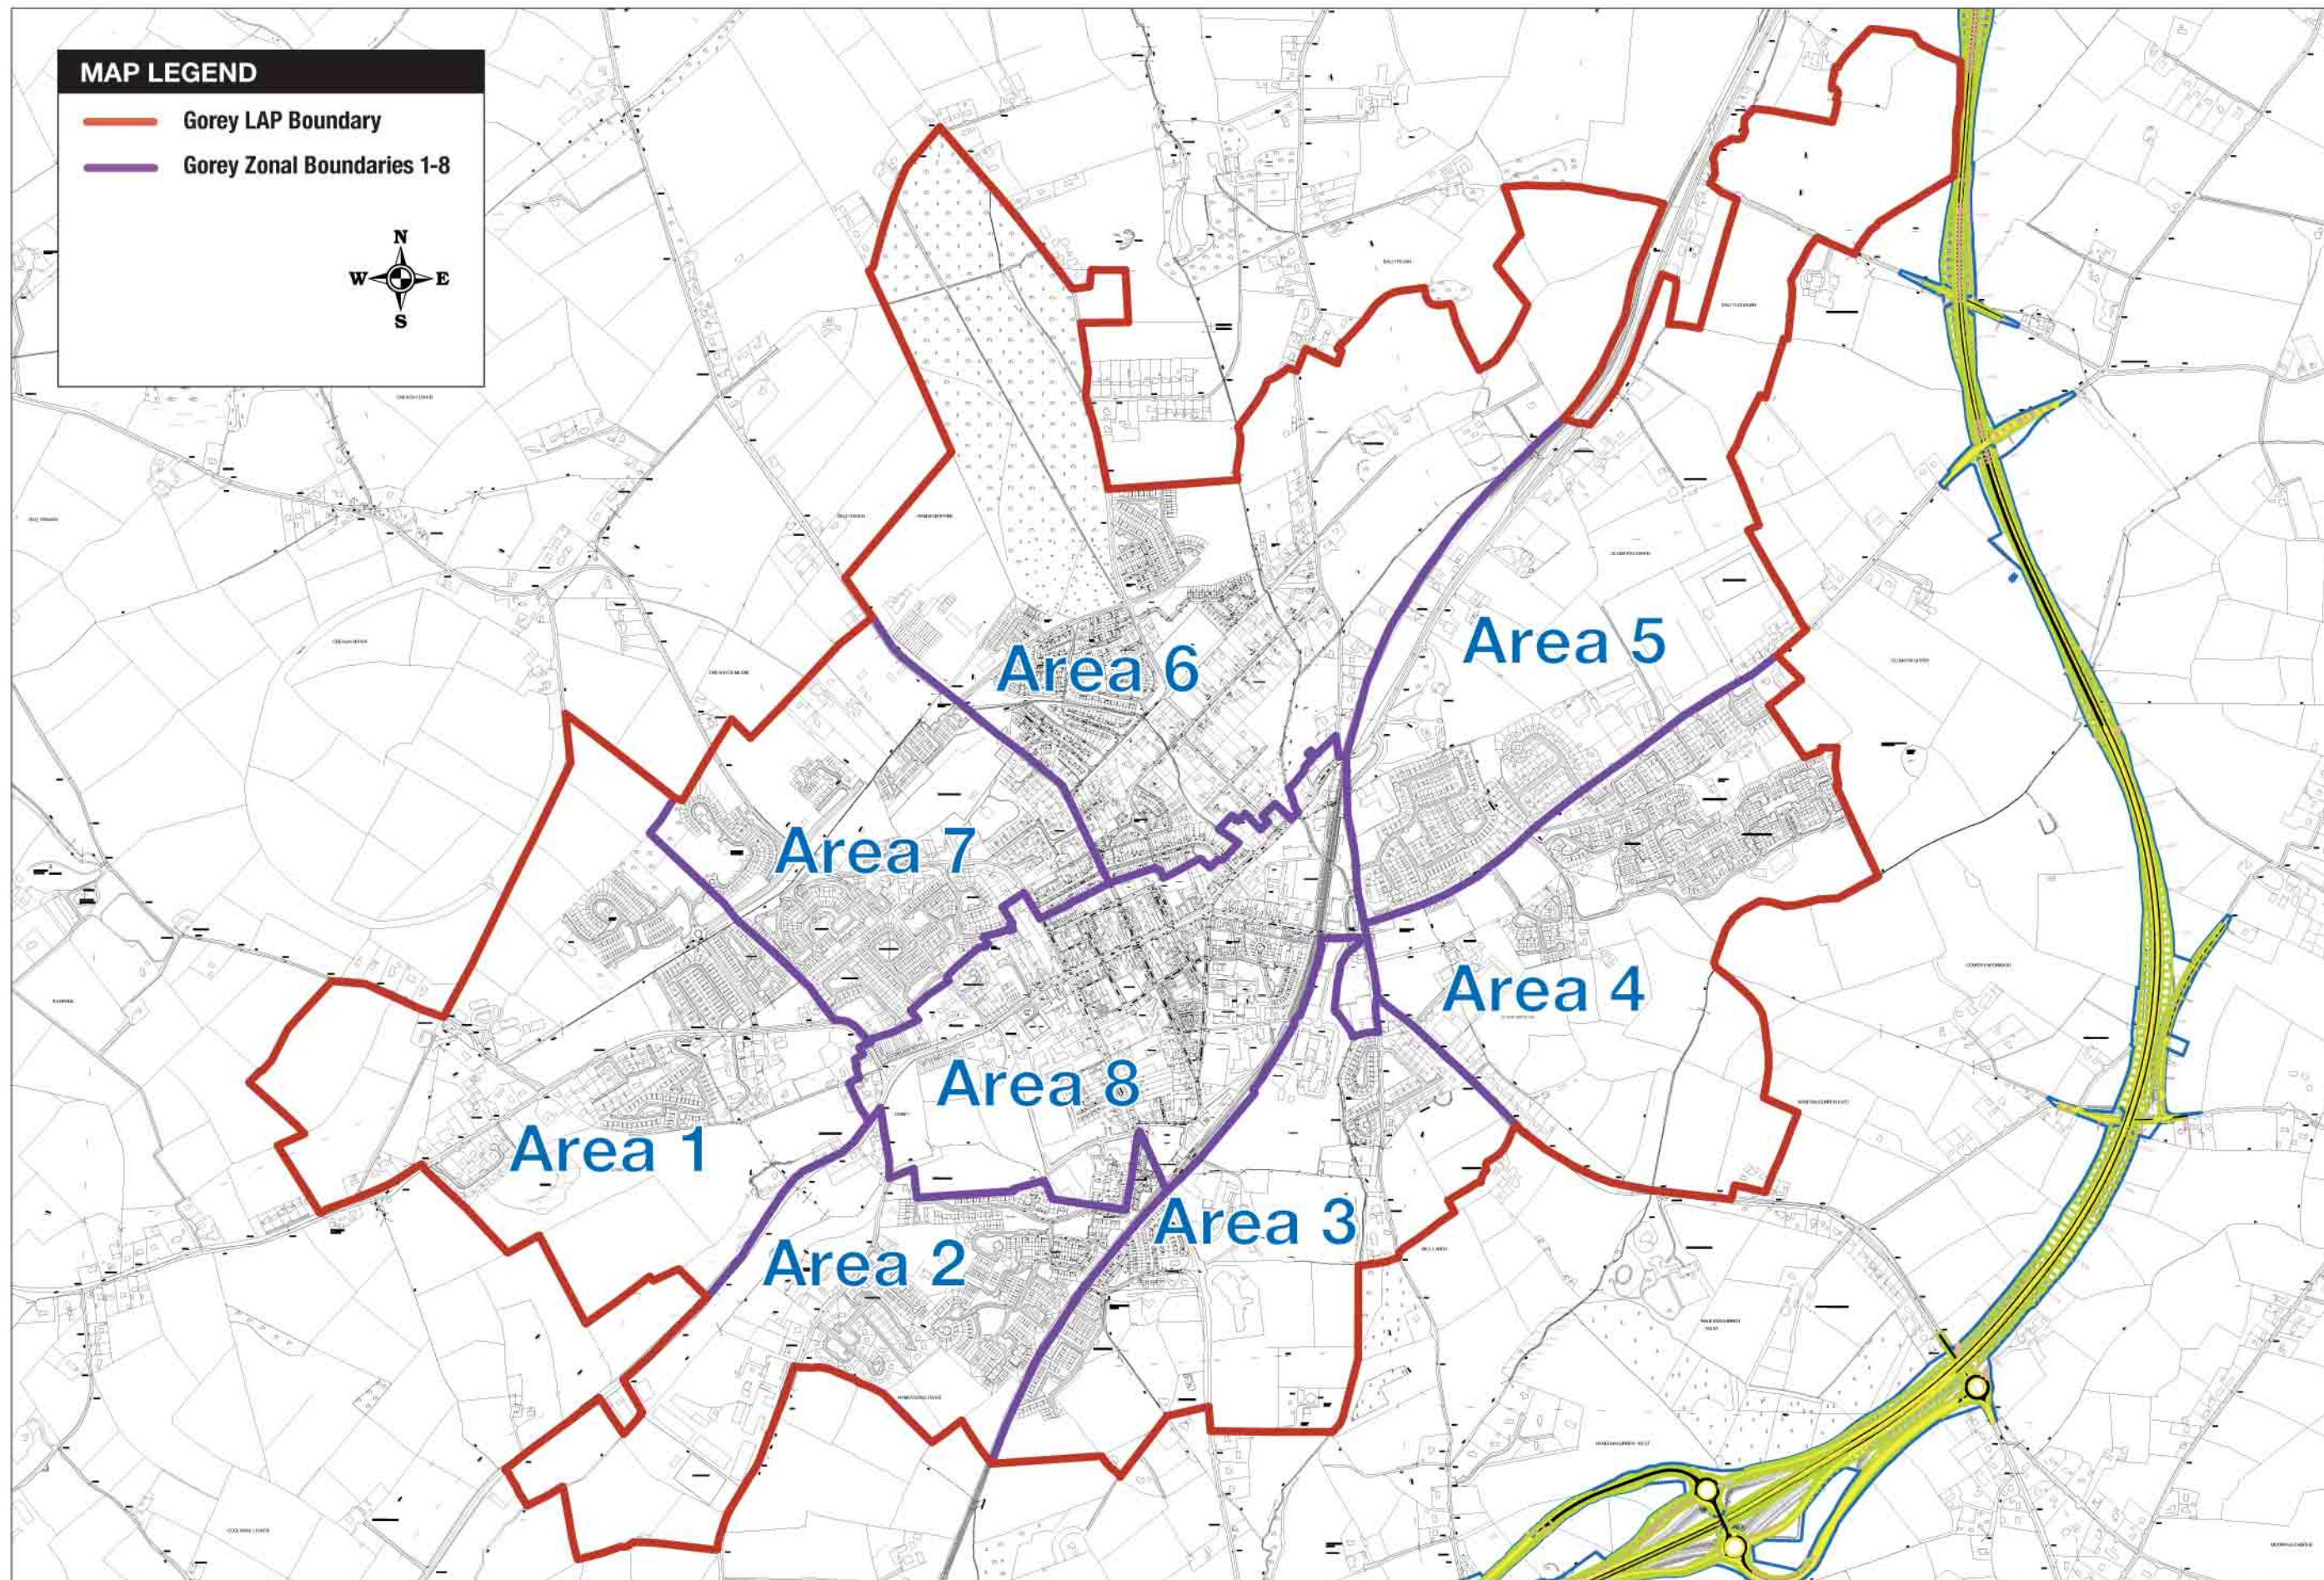

MAP LEGEND

-  Gorey LAP Boundary
-  Gorey Zonal Boundaries 1-8

Gorey Town & Environs Local Area Plan 2010

© Ordnance Survey Ireland. All rights reserved. Licence number 2009/34/CCMA/Wexford Local Authority

TITLE
Masterplan Areas

MAP NO.
3