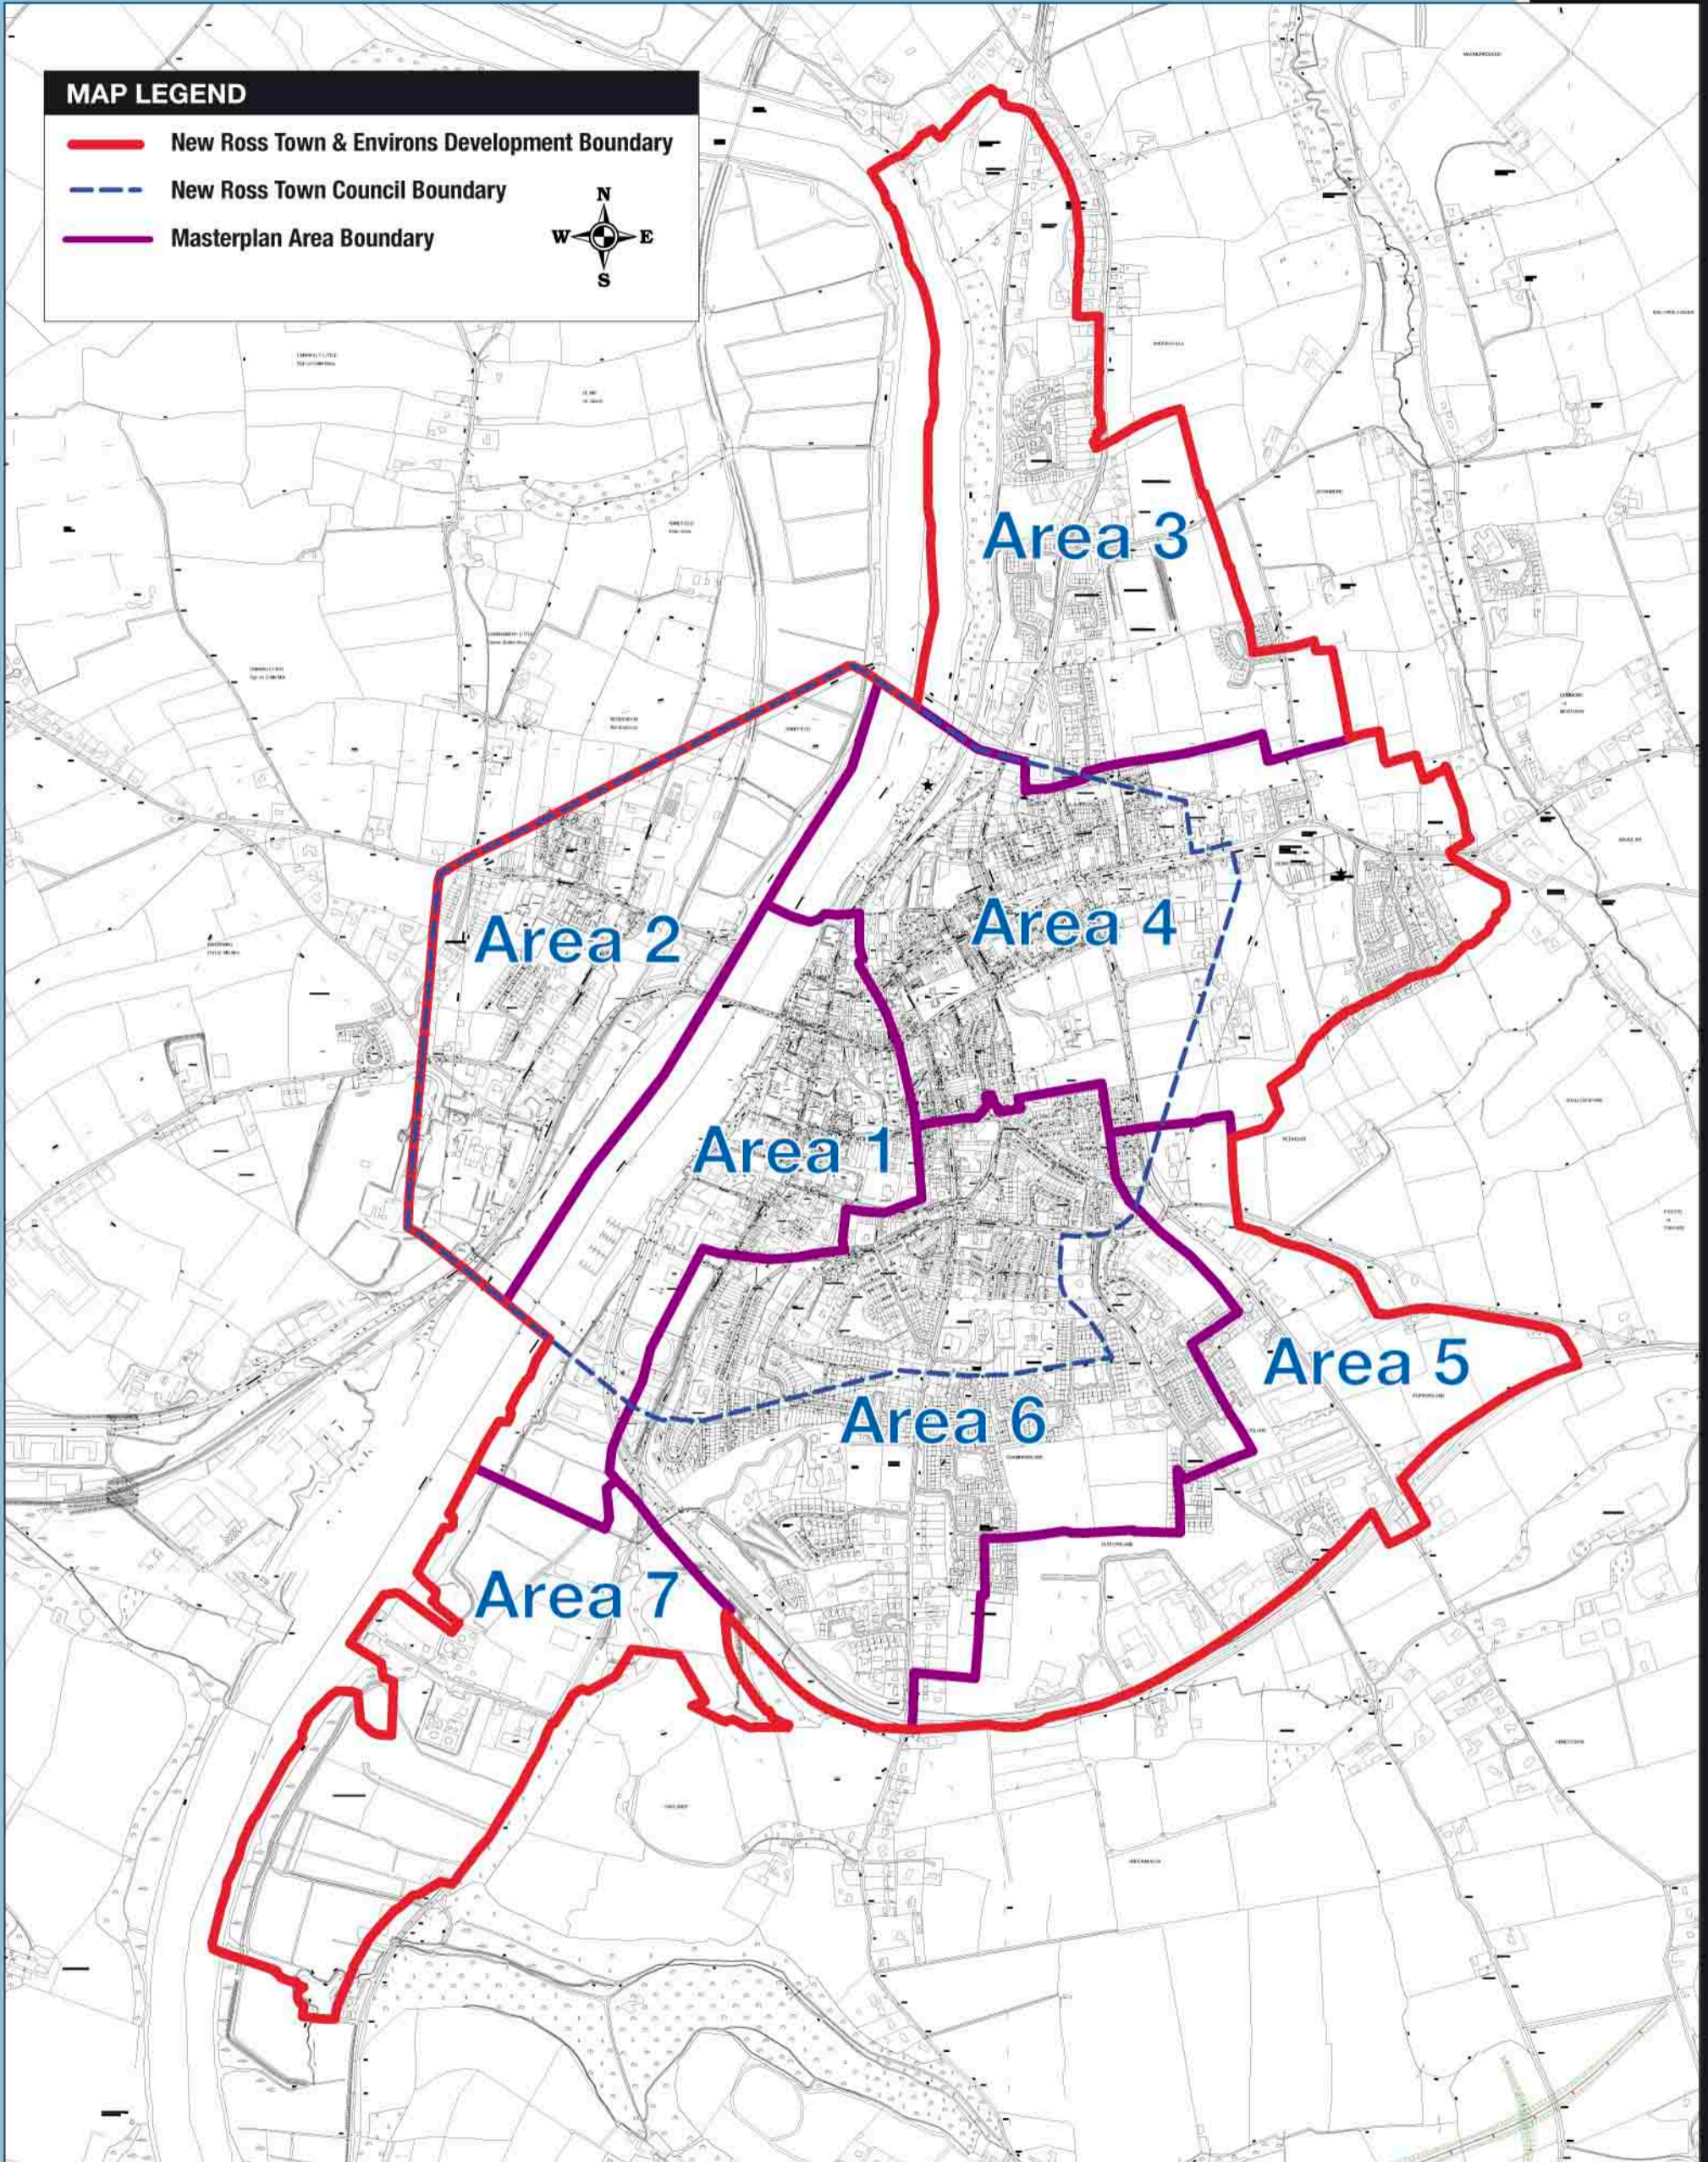

**MAP LEGEND**

-  New Ross Town & Environs Development Boundary
-  New Ross Town Council Boundary
-  Masterplan Area Boundary

**New Ross Town and Environs  
Development Plan 2011 - 2017**

© Ordnance Survey Ireland. All rights reserved. Licence number 2010/34/CCMA/Wexford Local Authority

TITLE

Masterplan Areas

MAP NO.

11