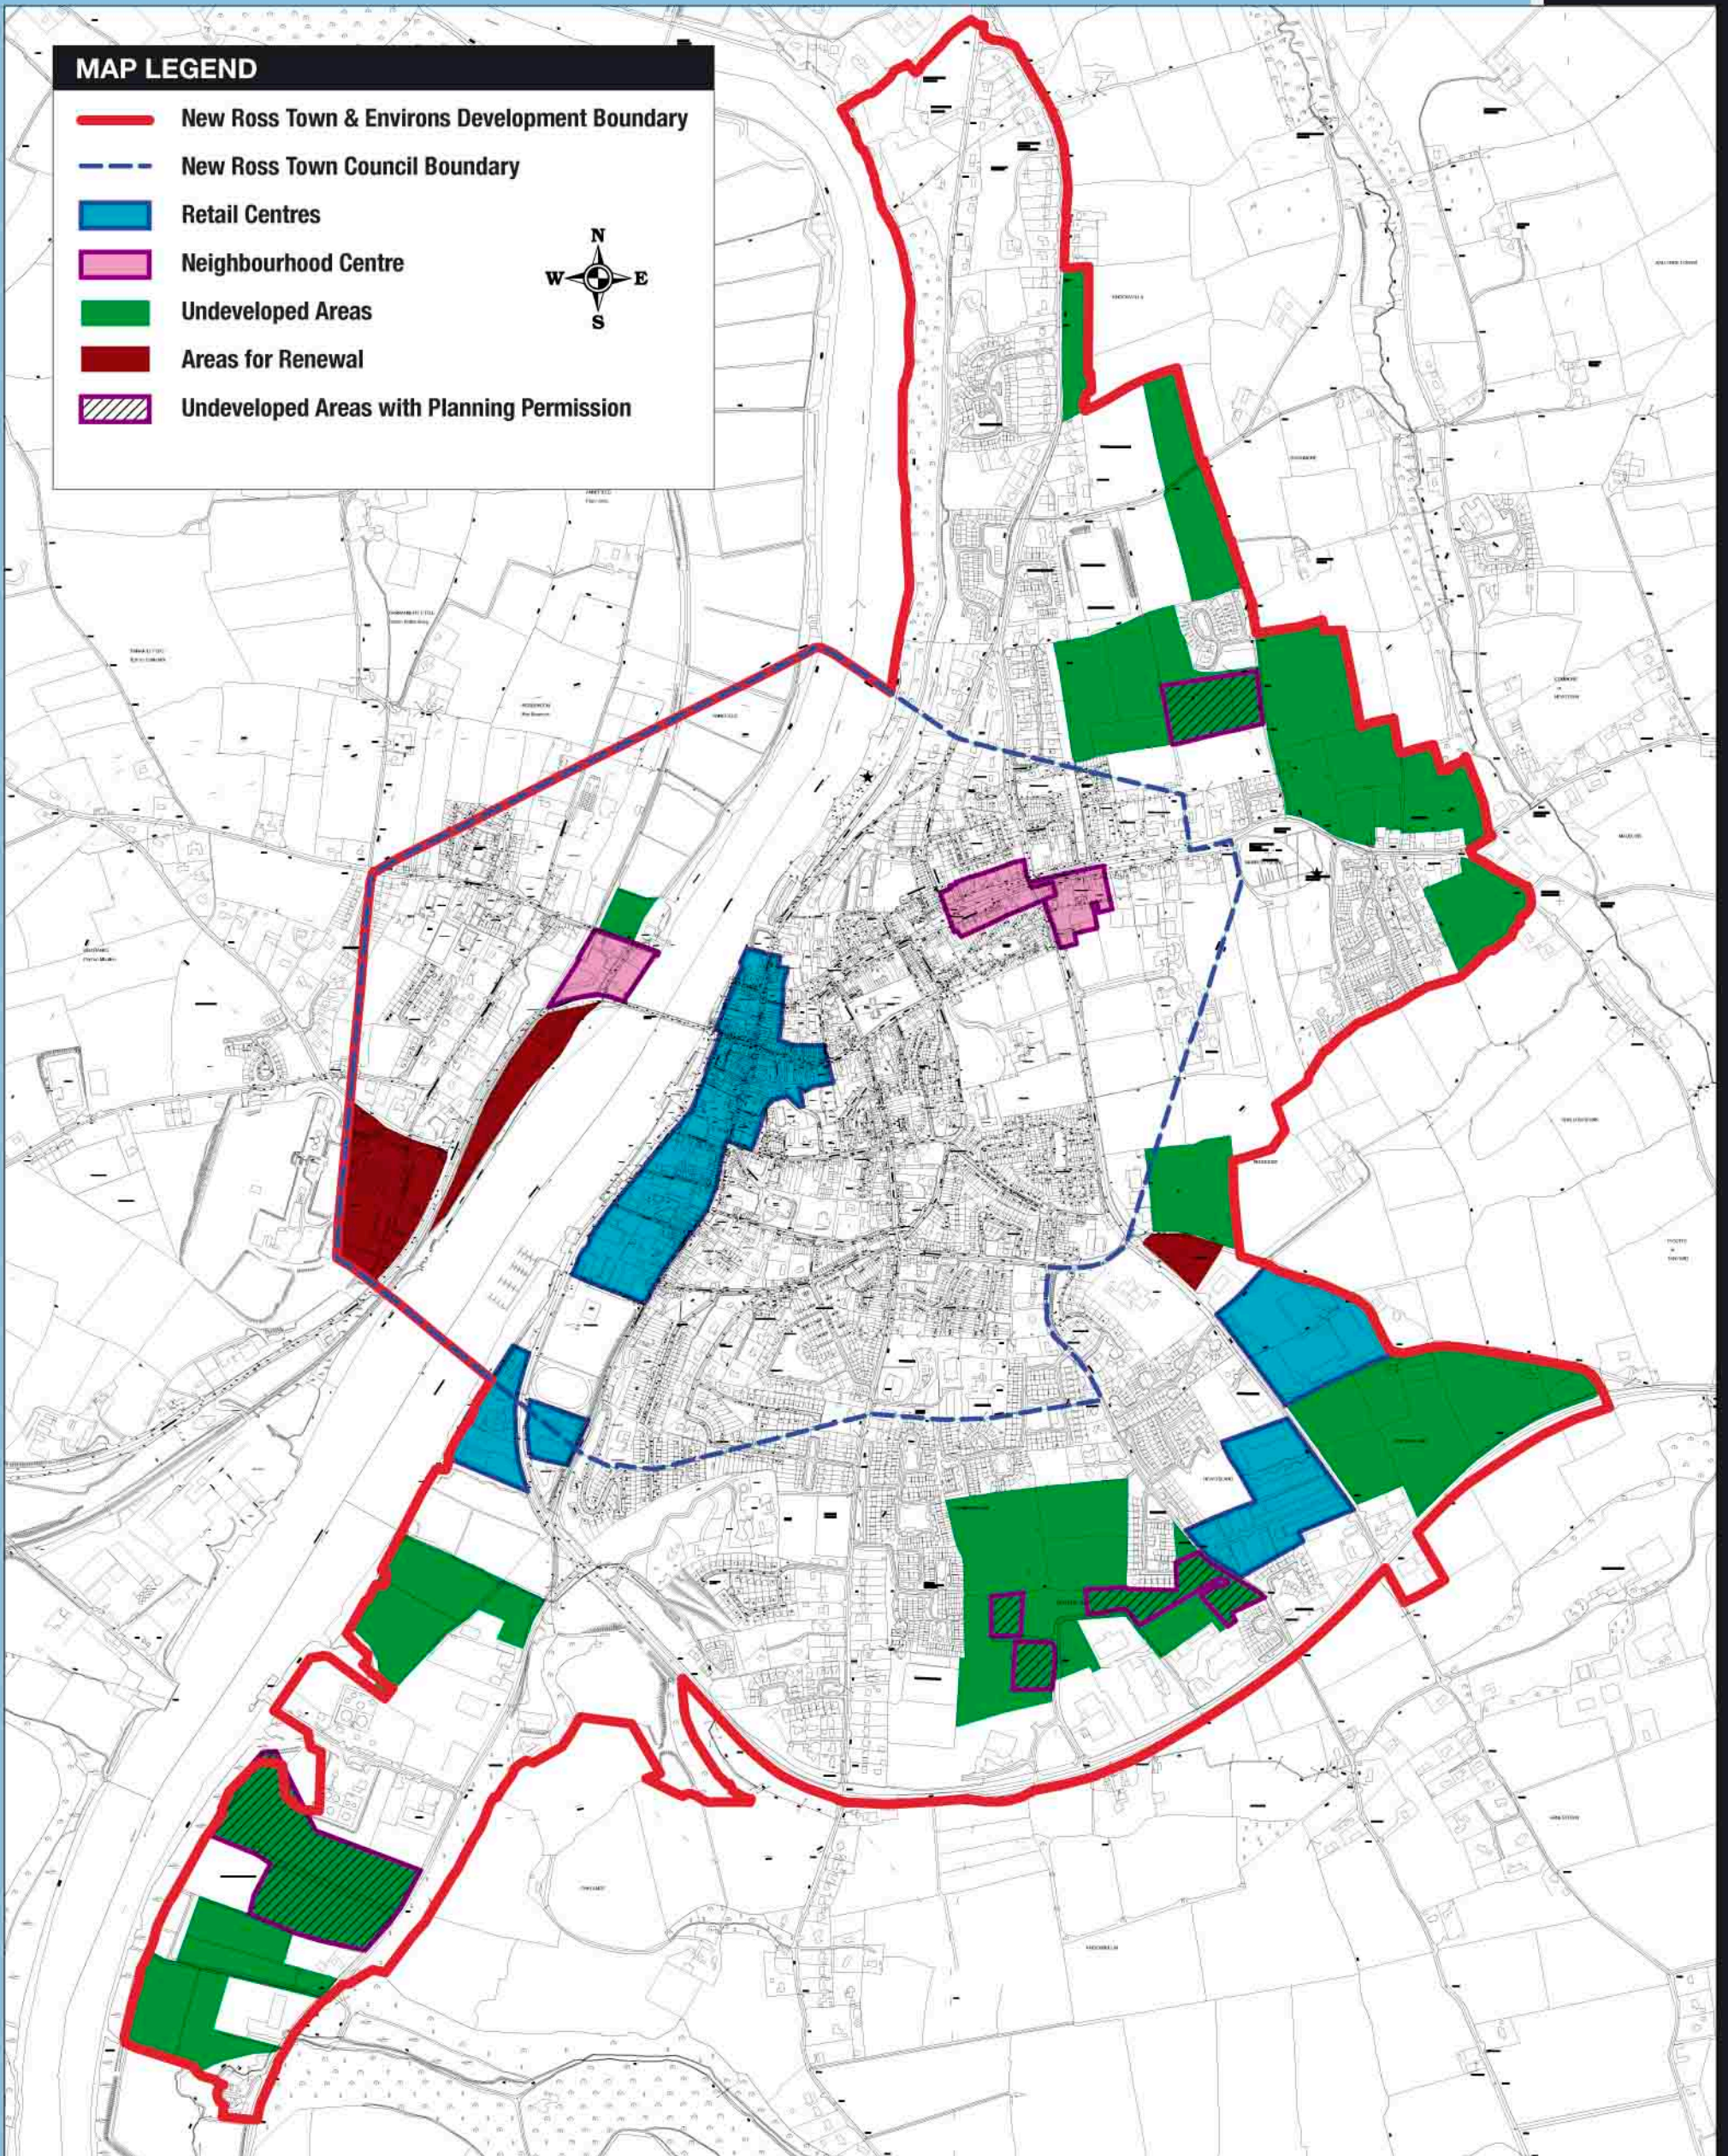

**MAP LEGEND**

- New Ross Town & Environs Development Boundary
- New Ross Town Council Boundary
- Retail Centres
- Neighbourhood Centre
- Undeveloped Areas
- Areas for Renewal
- Undeveloped Areas with Planning Permission

**New Ross Town and Environs  
Development Plan 2011 - 2017**

© Ordnance Survey Ireland. All rights reserved. Licence number 2010/34/CCMA/Wexford Local Authority

TITLE

Areas for Significant Development

MAP NO.