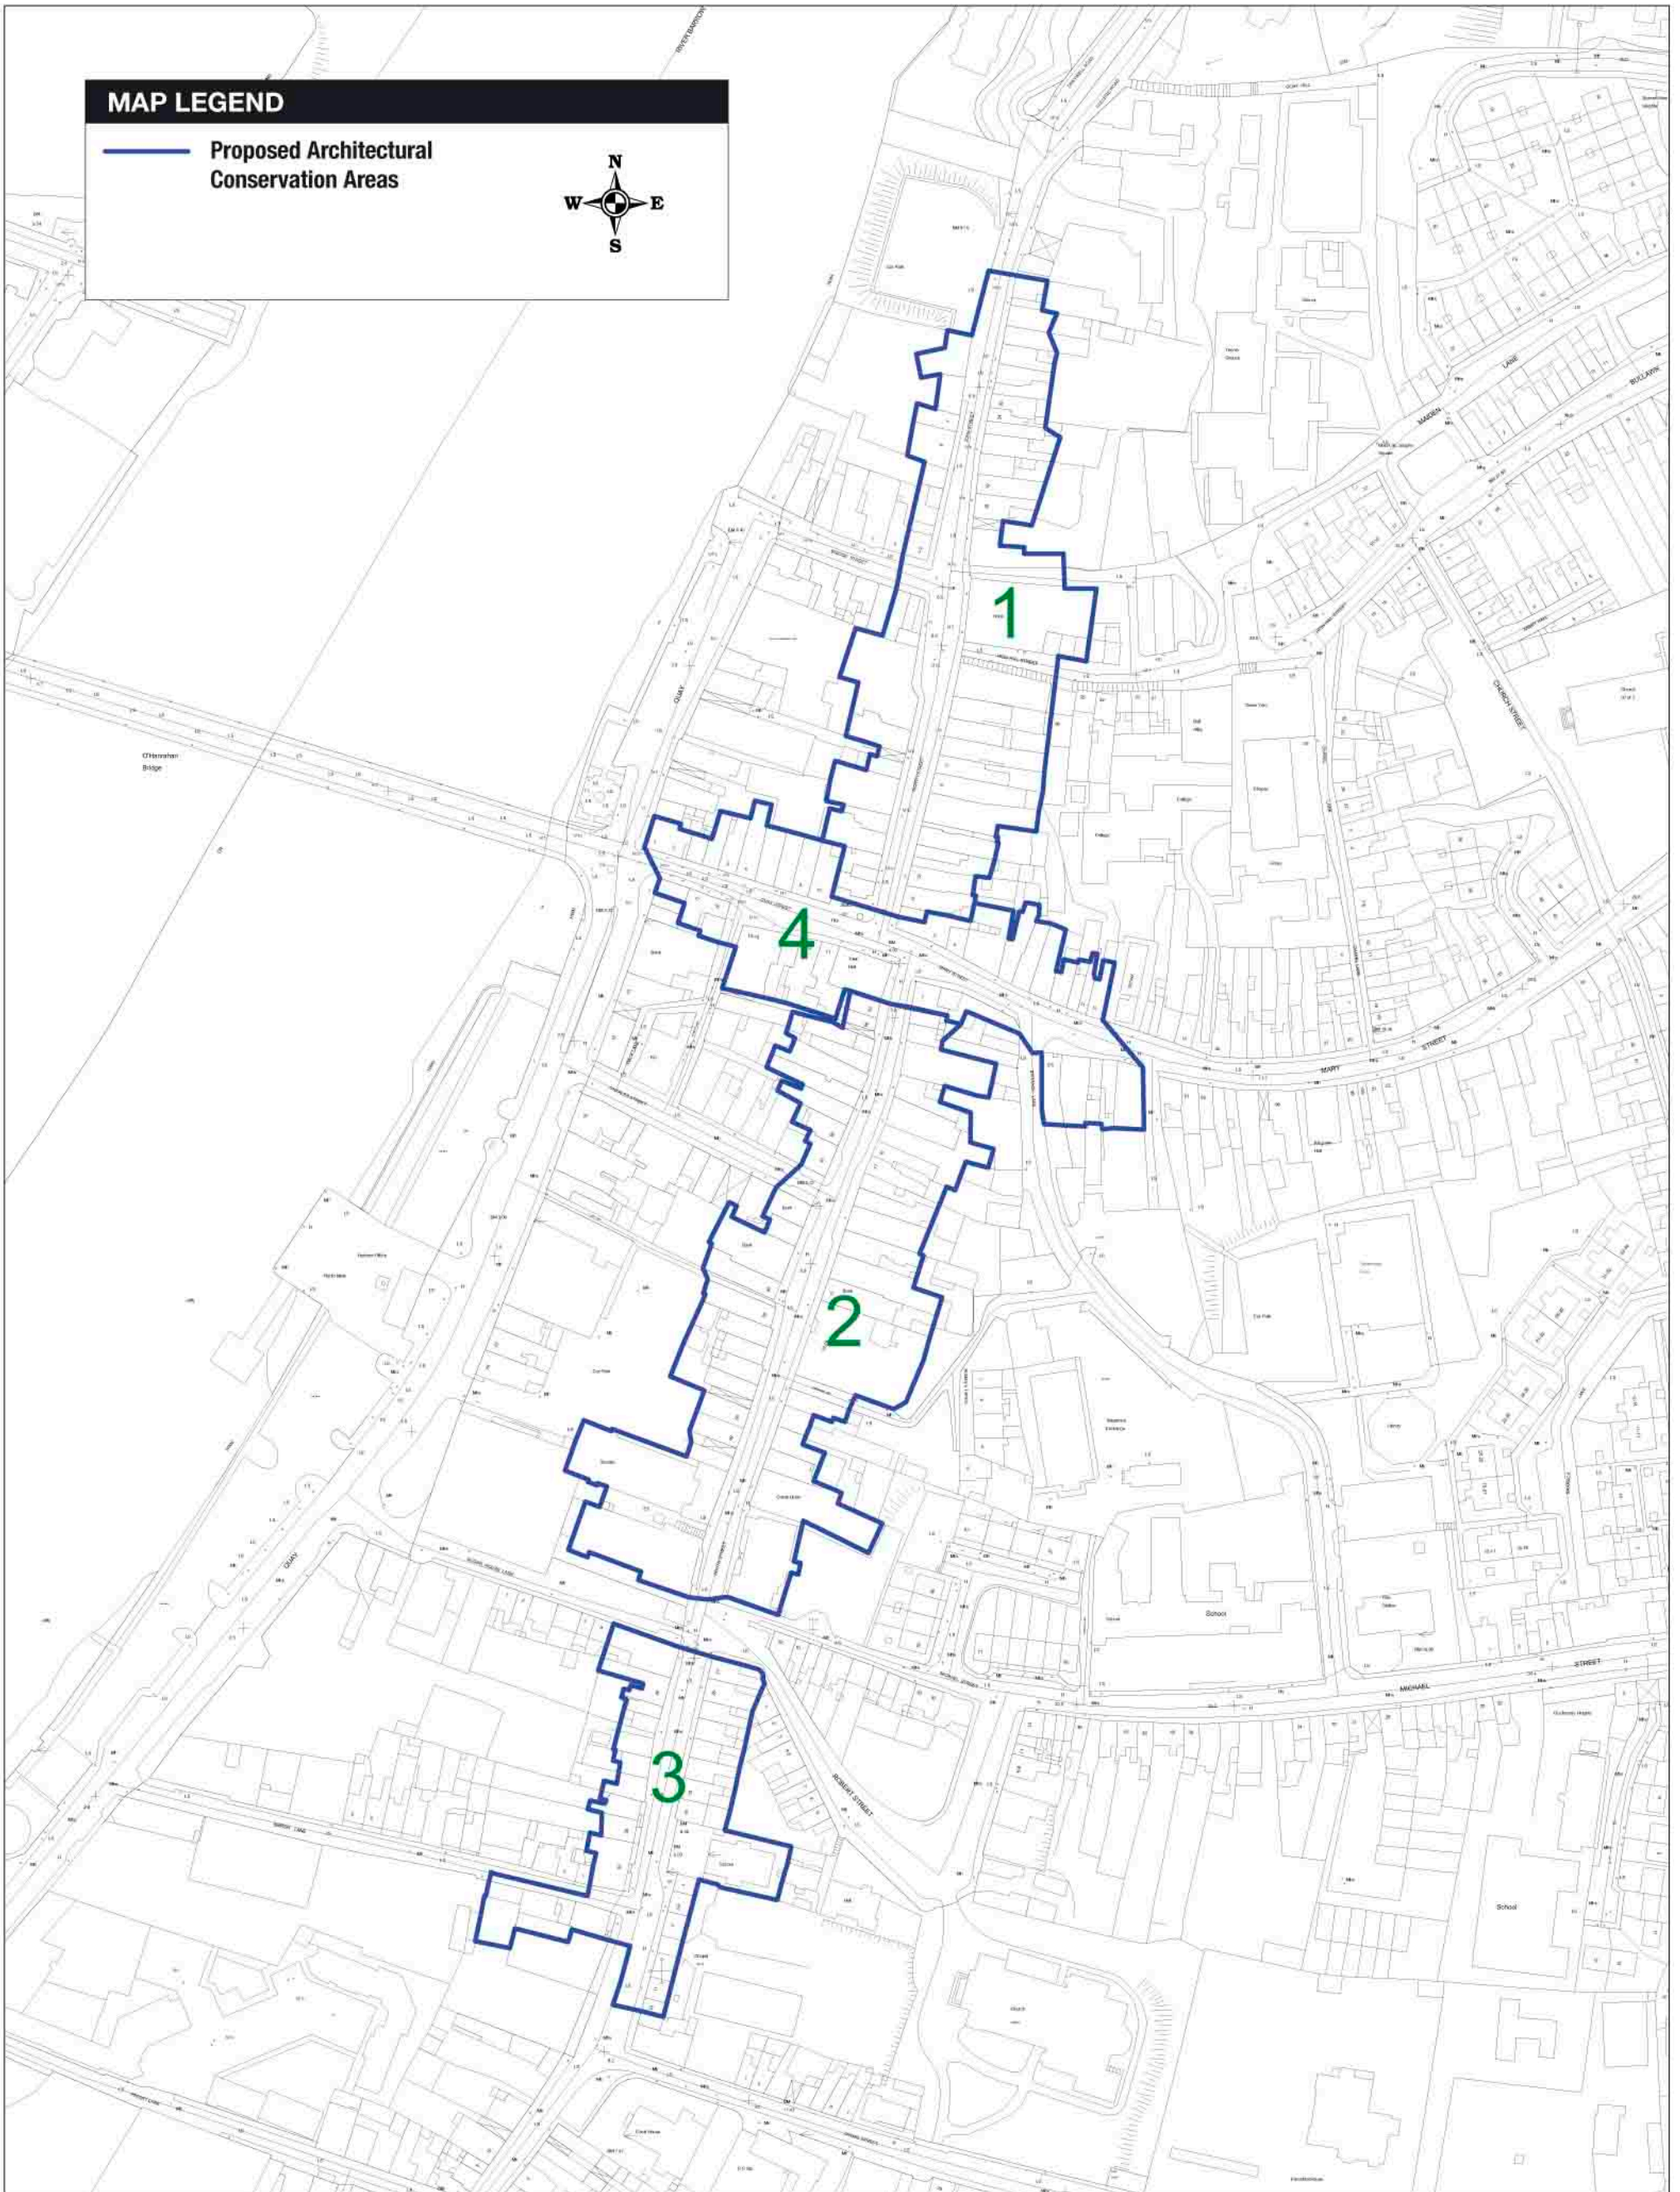

MAP LEGEND

— Proposed Architectural Conservation Areas

**New Ross Town and Environs
Development Plan 2011 - 2017**

© Ordnance Survey Ireland. All rights reserved. Licence number 2010/34/CCMA/Wexford Local Authority

TITLE

Architectural Conservation Areas

MAP NO.

7