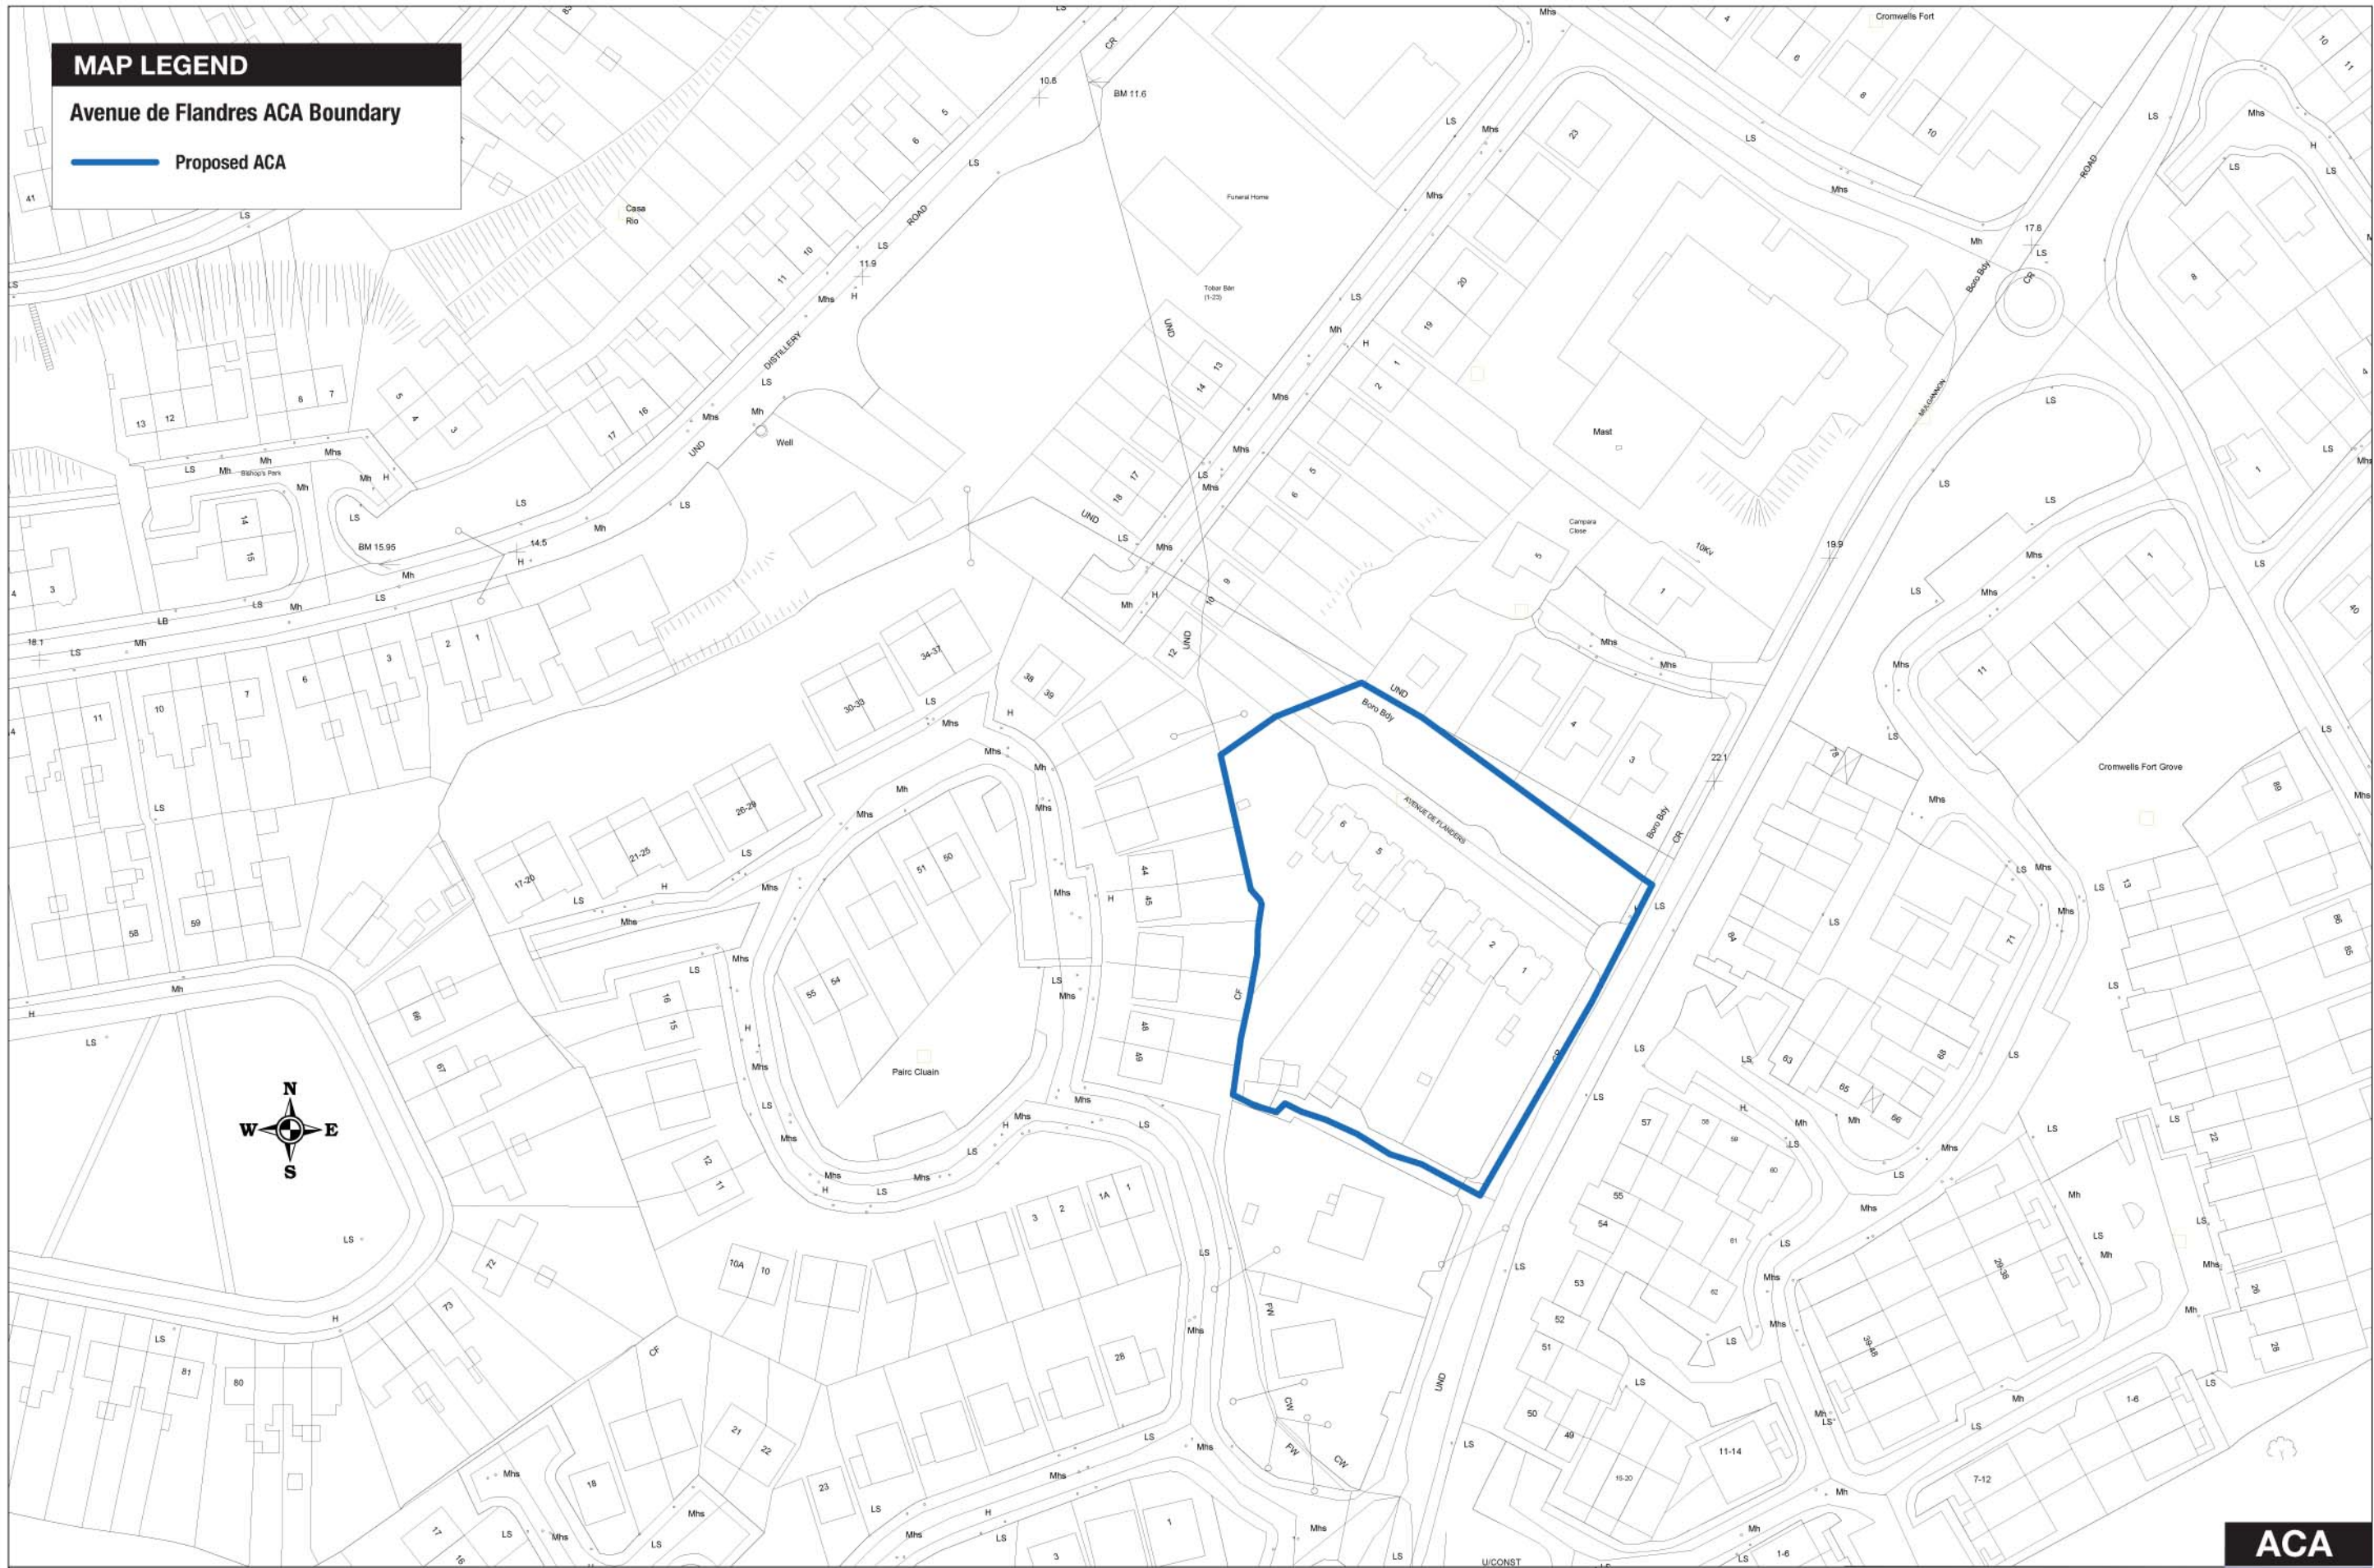

MAP LEGEND

Avenue de Flandres ACA Boundary

— Proposed ACA

Wexford Town and Environs Development Plan 2009 - 2015

© Ordnance Survey Ireland. All rights reserved. Licence number 2008/10CCMA/Wexford Local Authority

TITLE
Avenue de Flandres ACA

MAP NO.
ACA 3

Area 3

ACA1: Architectural Conservation Area 3