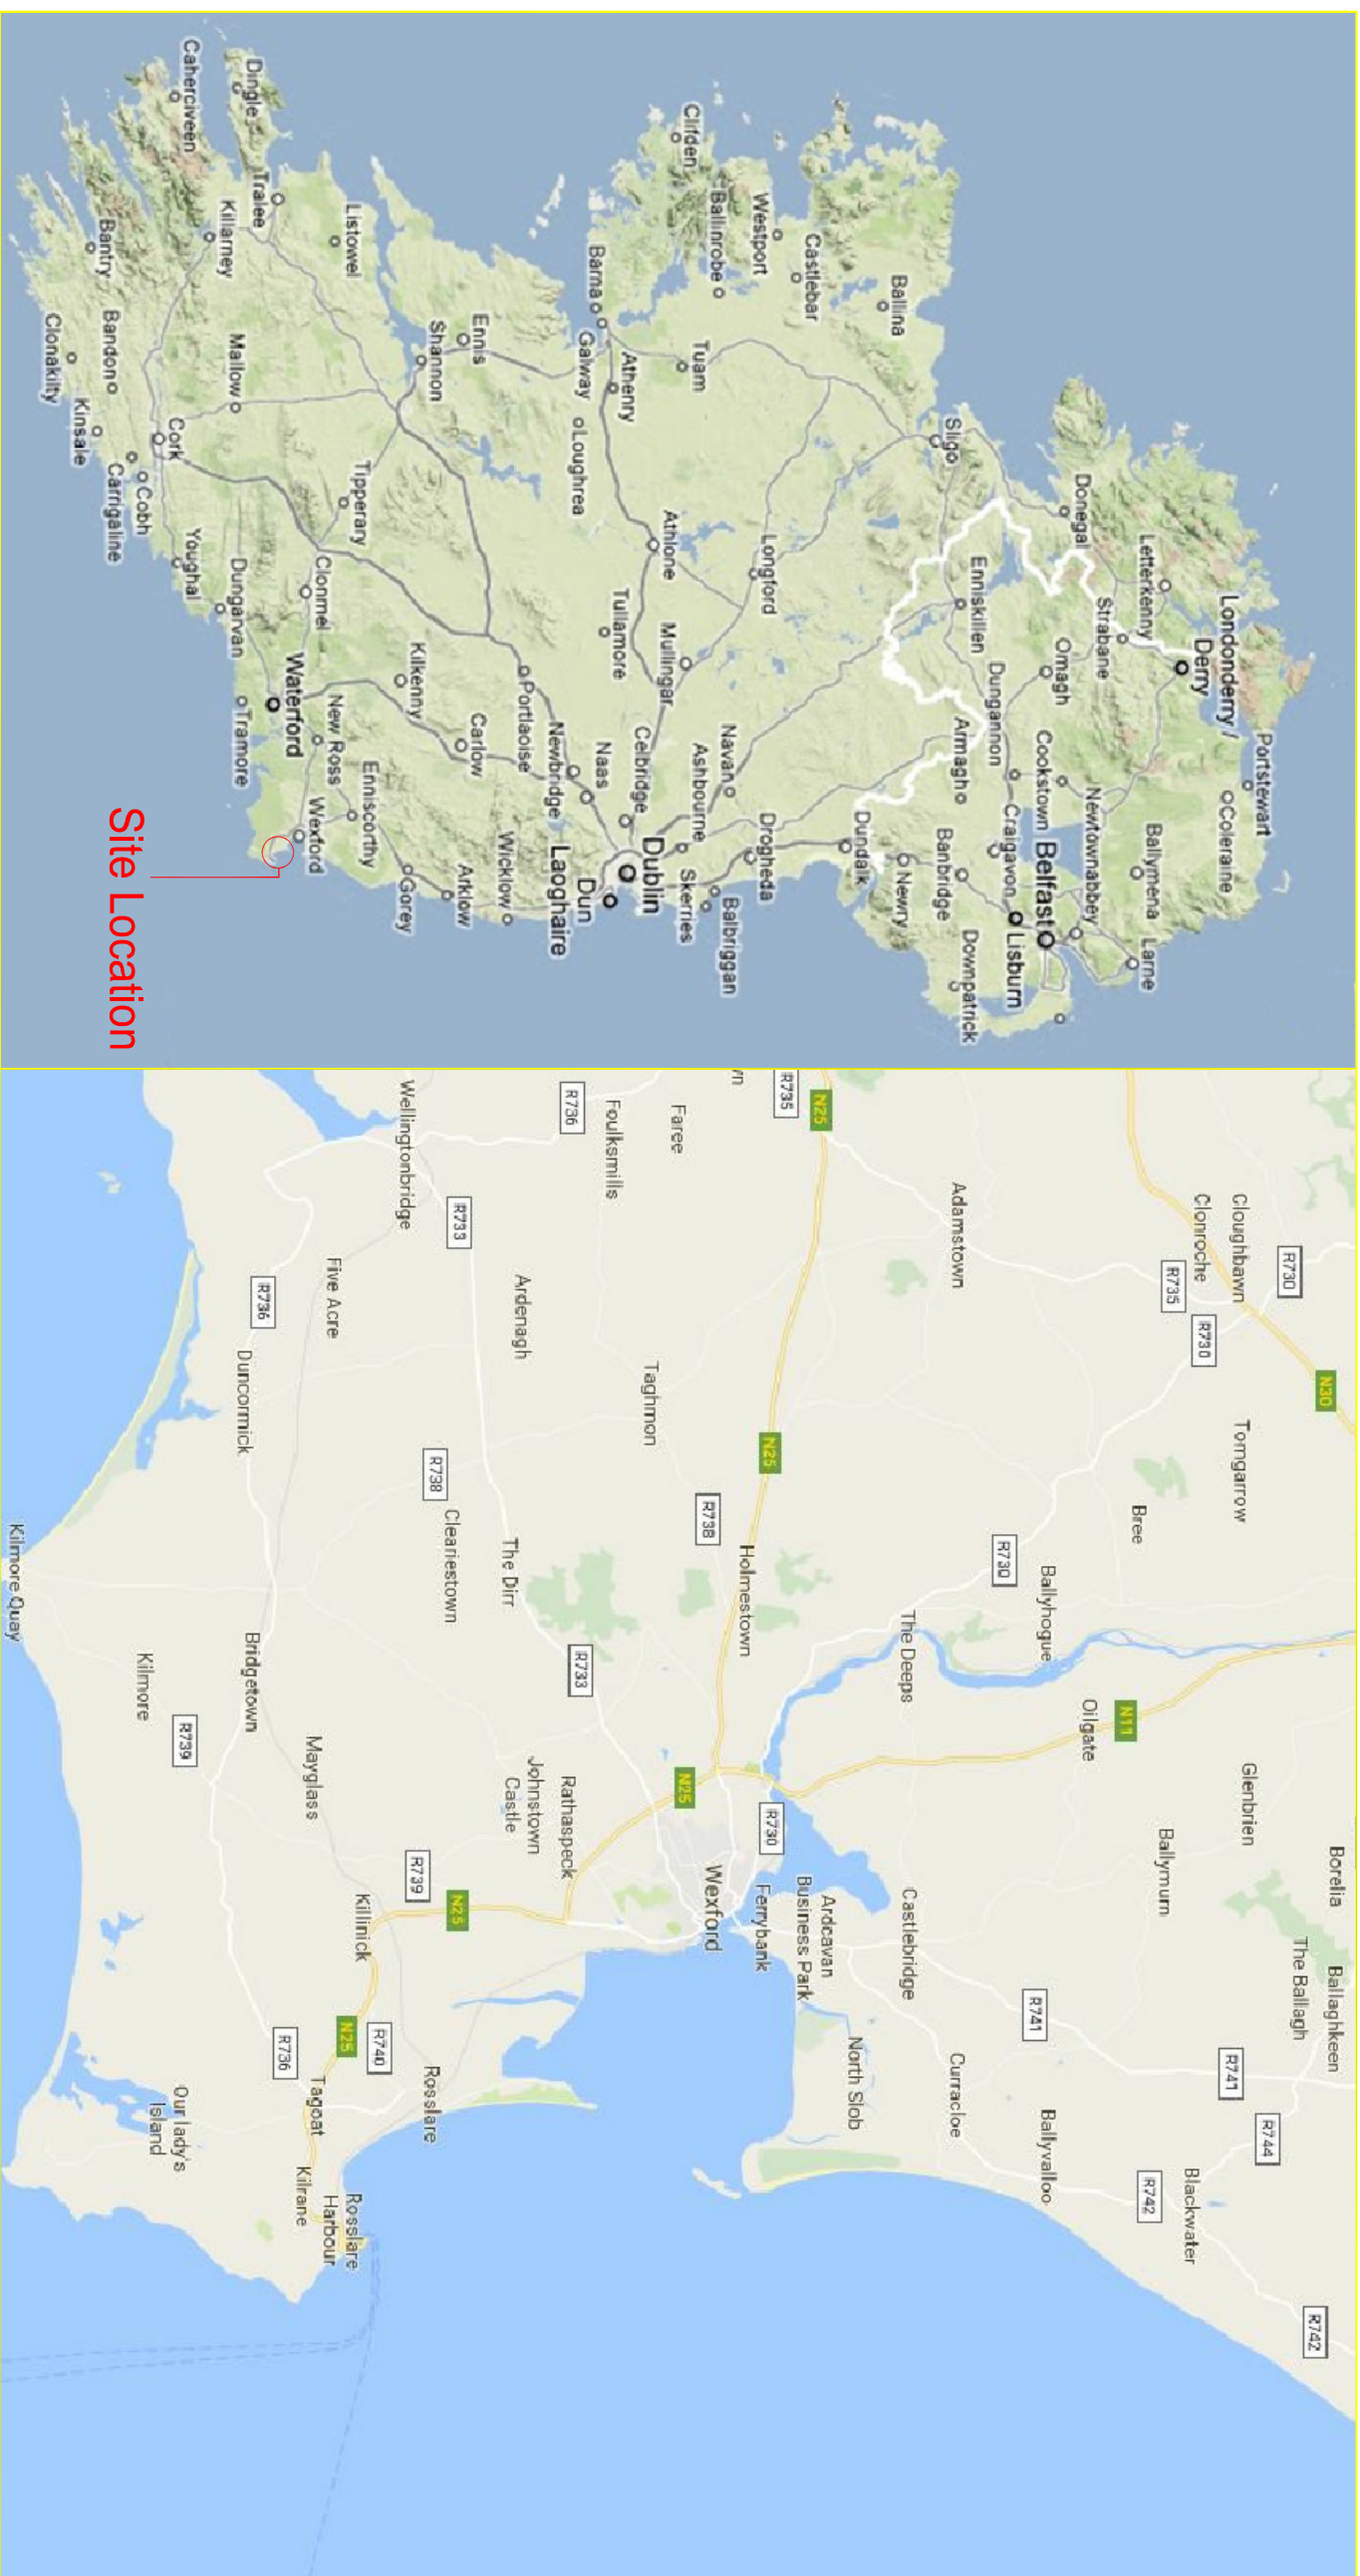

Rosslare Europort Access Road

Key Plan

Location Map

Issue	Date	By	CHKD	Appd
-	22/09/16	FB	KM	KM

Job Title
Rosslare Europort Access Road

Consultant
ARUP
Arup, 50 Ringland Road
Dublin 4, D04 T8X0
Tel: +353(0)1 233 9445 Fax: +353(0)1 668 3169
www.arup.com

Drawing Title
Scheme Location
Drawing No. RE-PR-000-100
Issue