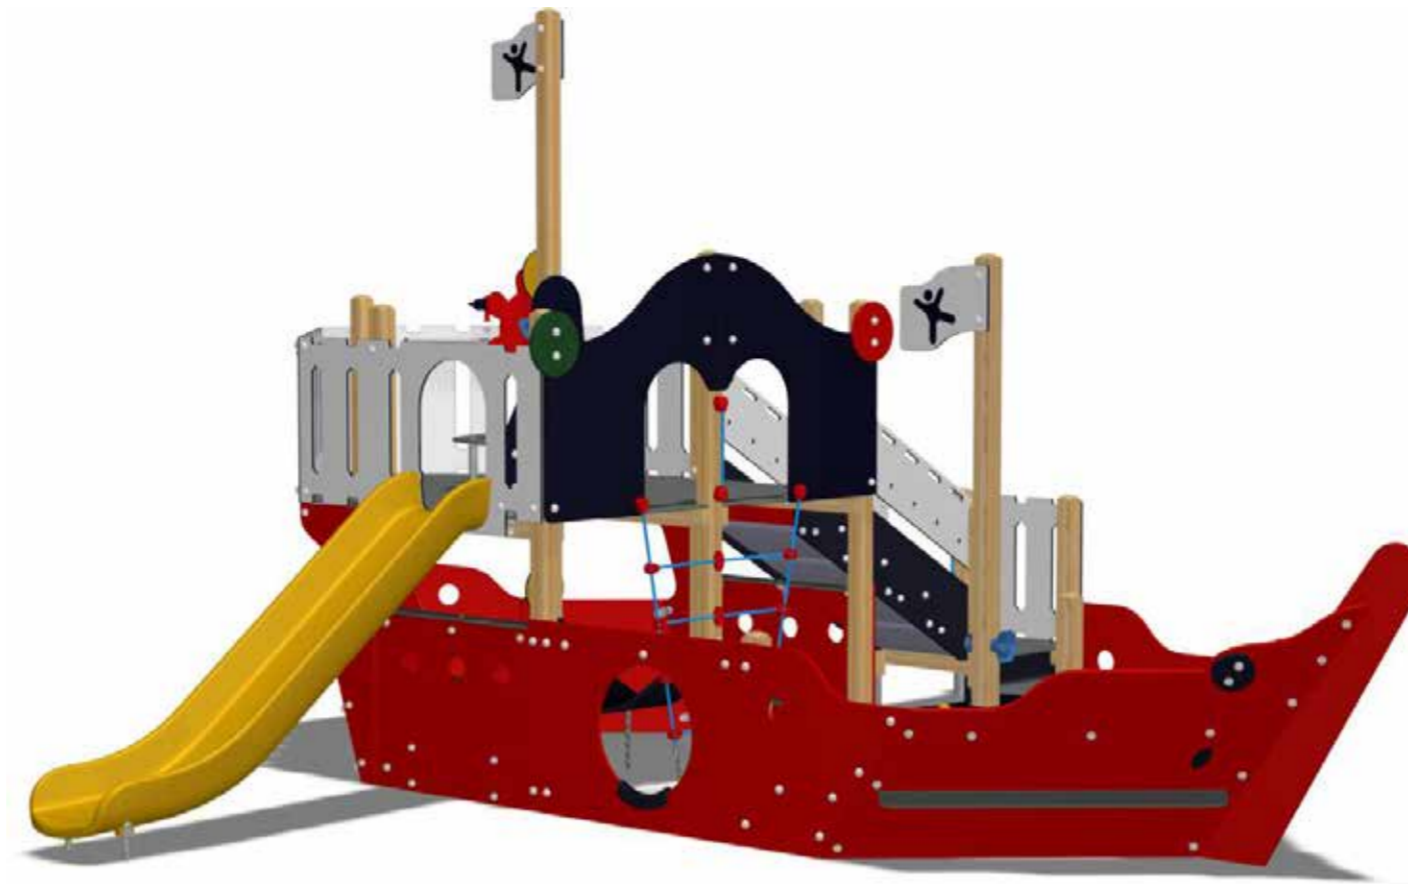

Single Spring Rocker

Multi Play - Kompan Pirate Ship

the **paulhogarth** company
TRINITY WHARF - STREET FURNITURE
SK14 PROPOSED PLAY EQUIPMENT

PROPOSED PLAY EQUIPMENT

- Spring Rocker
- Kompan Pirate Ship
- Double Swing and Basket Swing
- Embankment Slide
- Exemplar image of Wet Pour Safety Surfacing

Embankment Slide

Exemplar - Wet Pour

Exemplar Double Swing & Basket Swing