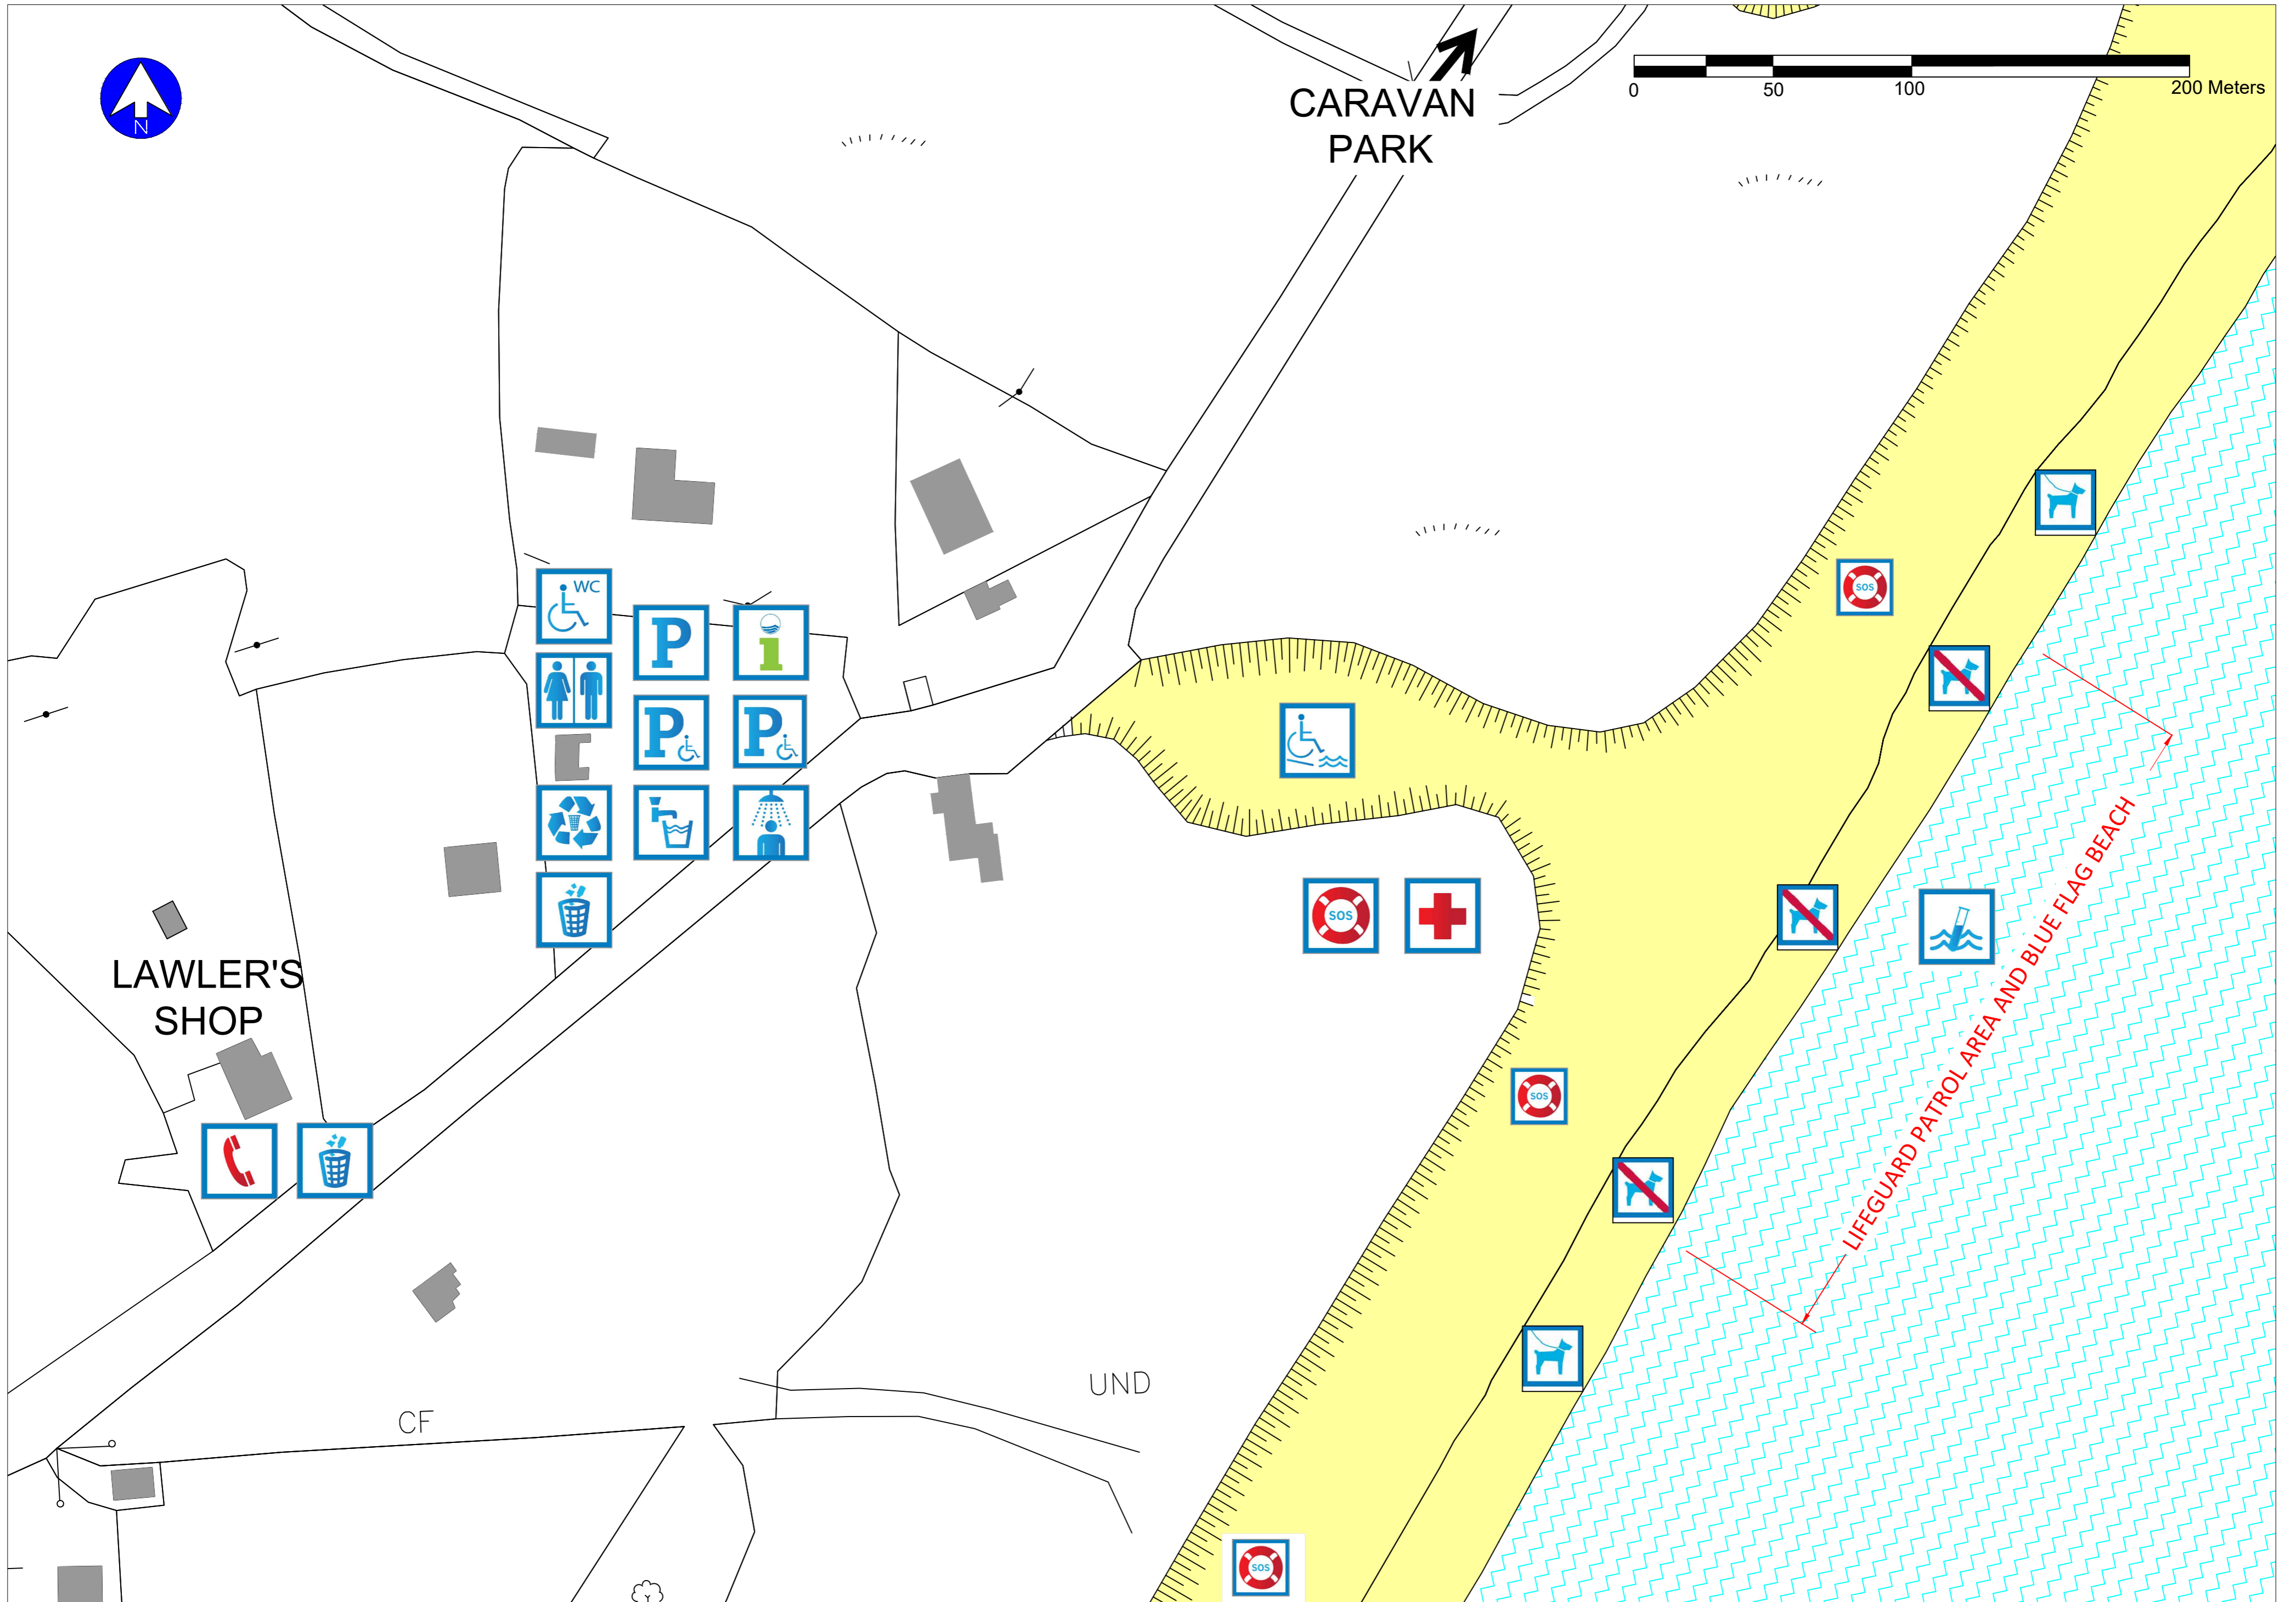

CARAVAN
PARK

LAWLER'S
SHOP

CF

UND

LIFEGUARD PATROL AREA AND BLUE FLAG BEACH